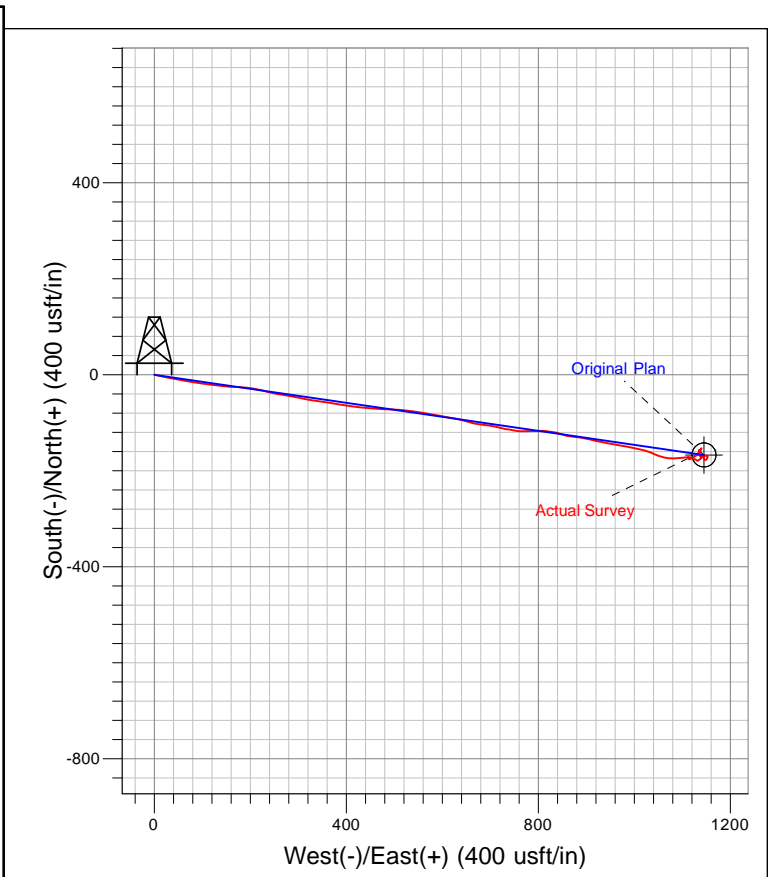

+N/-S	+E/-W	Northing	Easting	Latitude	Longitude	Slot
0.0	0.0	1768869.60	2204821.60	39° 54' 37.077 N	108° 20' 5.726 W	A11

KELLY BUSHING @ 6594.0usft

Azimuths to True North
 Magnetic North: 10.51°

Magnetic Field
 Strength: 52384.1snT
 Dip Angle: 66.01°
 Date: 11/12/2011
 Model: IGRF2010