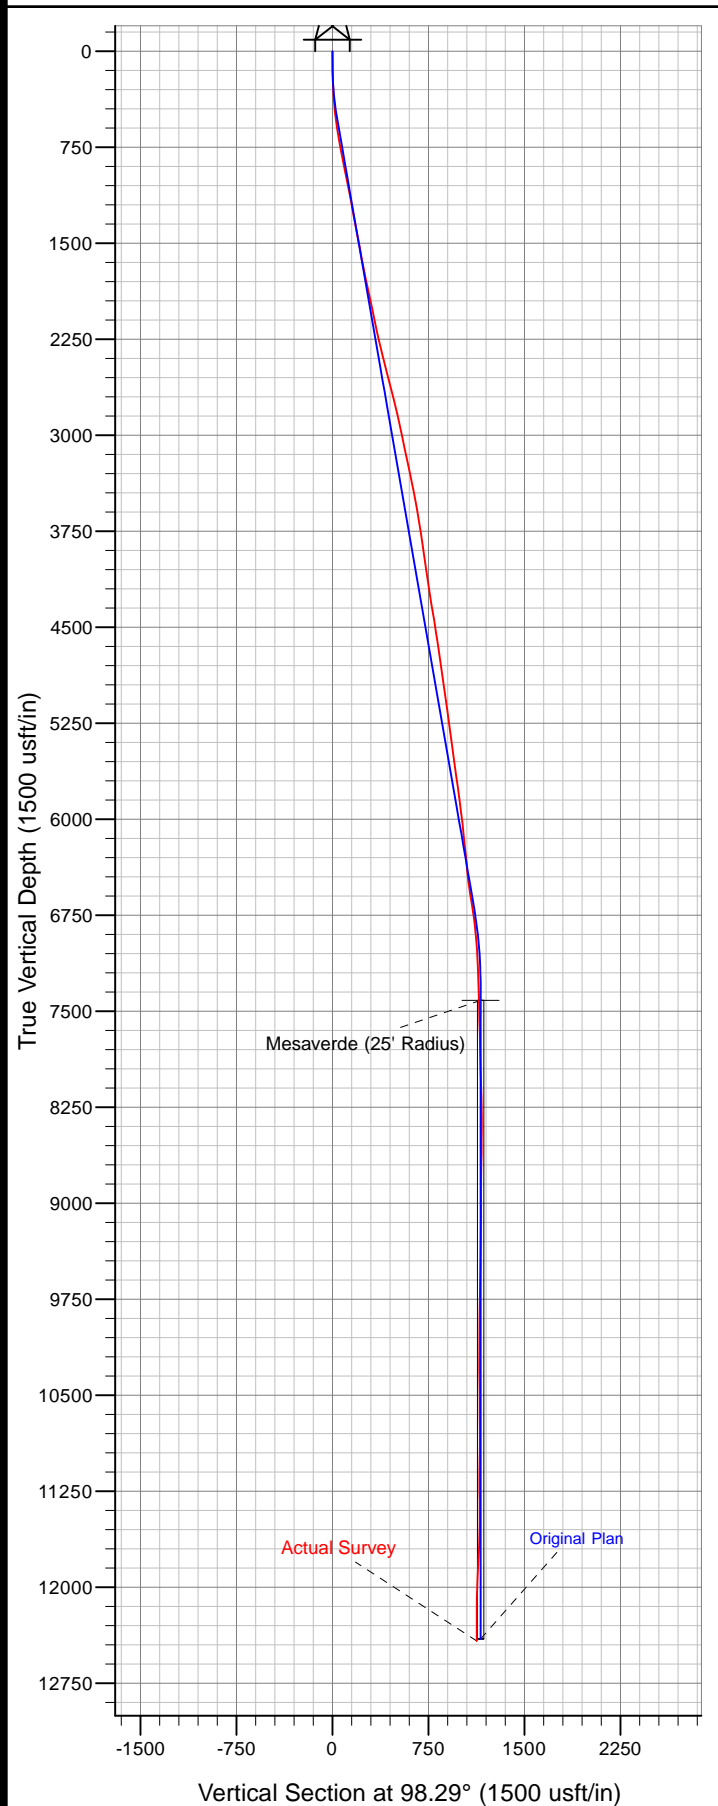

+N/-S	+E/-W	Northing	Easting	Latitude	Longitude	Slot
0.0	0.0	1768869.60	2204821.60	39° 54' 37.077 N	108° 20' 5.726 W	A11

KELLY BUSHING @ 6594.0usft

Azimuths to True North
 Magnetic North: 10.51°

Magnetic Field
 Strength: 52384.1snT
 Dip Angle: 66.01°
 Date: 11/12/2011
 Model: IGRF2010