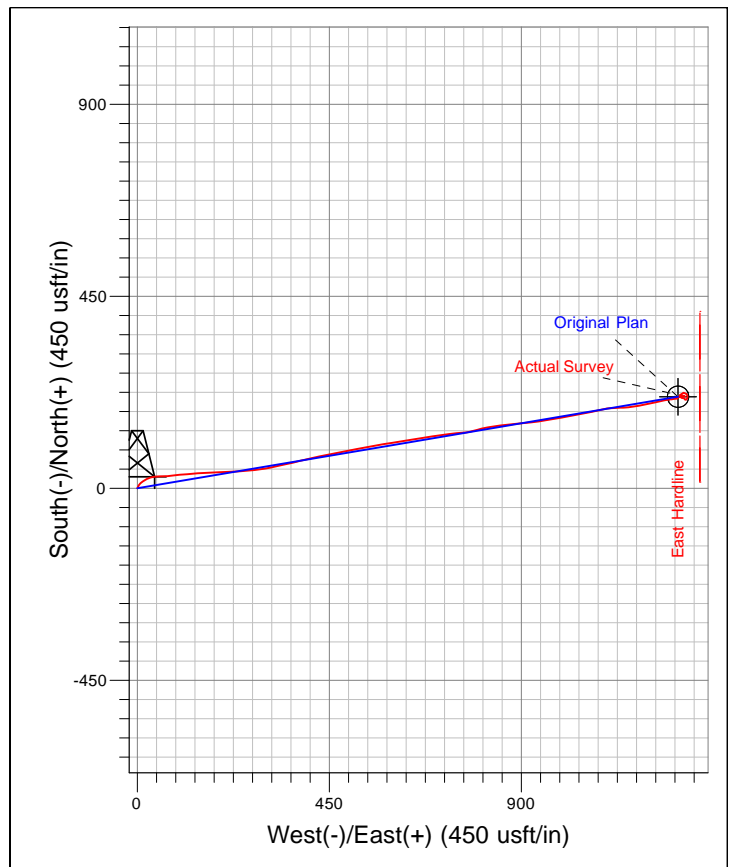

+N/-S	+E/-W	Northing	Easting	Latitude	Longitude	Slot
0.0	0.0	1780067.70	2203716.30	39° 56' 27.343 N	108° 20' 24.395 W	A8

KELLY BUSHING @ 6661.0usft (Cyclone 29 (21' RKB) jjb)

Azimuths to True North  
 Magnetic North: 10.60°  
 Magnetic Field  
 Strength: 52466.6snT  
 Dip Angle: 66.05°  
 Date: 3/14/2011  
 Model: IGRF2010