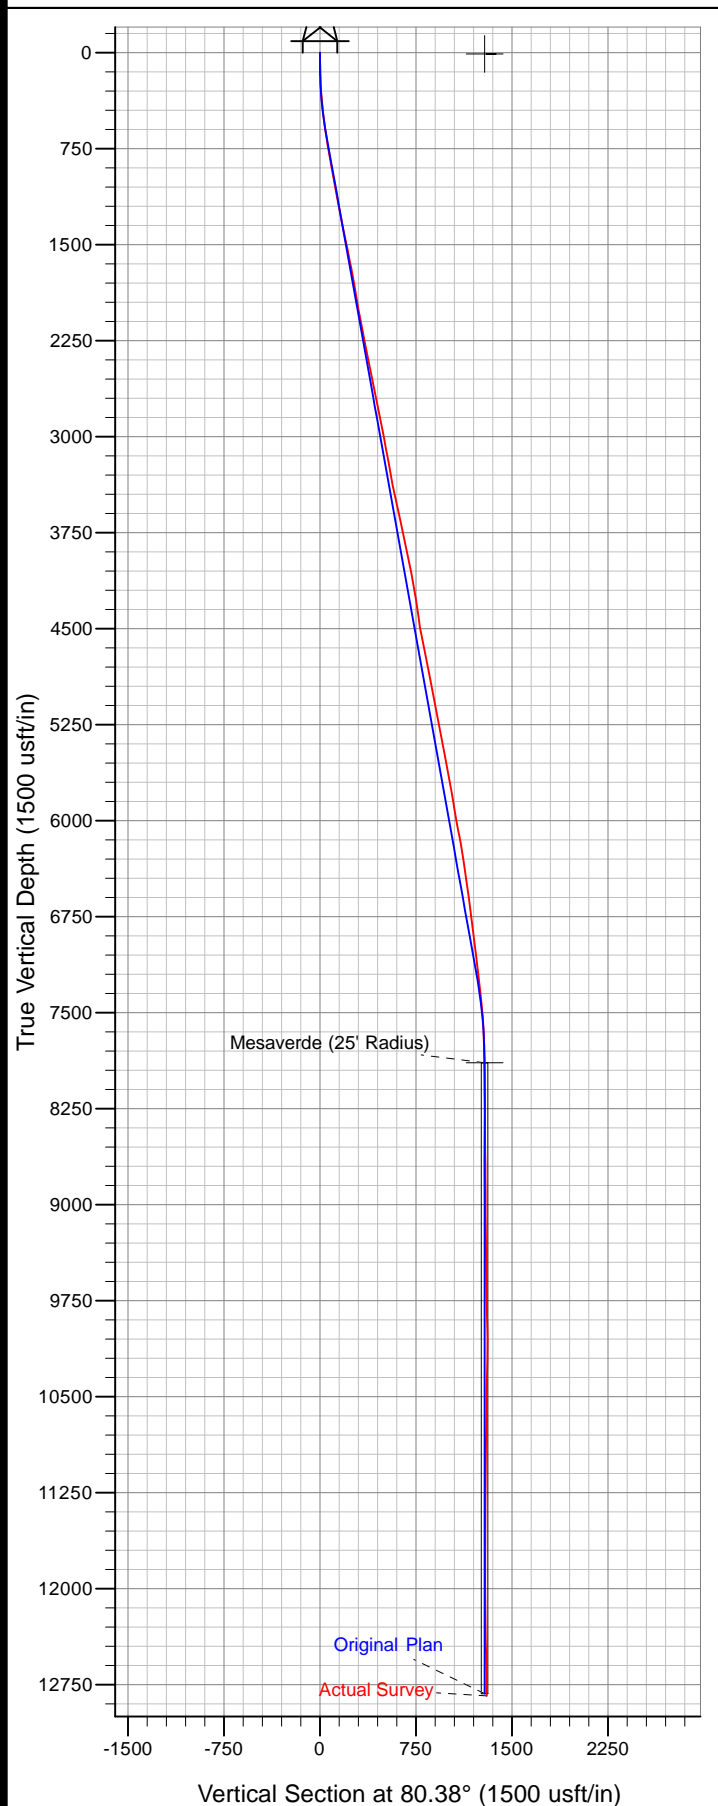

+N/-S	+E/-W	Northing	Easting	Latitude	Longitude	Slot
0.0	0.0	1780067.70	2203716.30	39° 56' 27.343 N	108° 20' 24.395 W	A8

KELLY BUSHING @ 6661.0usft (Cyclone 29 (21' RKB) jjb)

Azimuths to True North  
 Magnetic North: 10.60°  
 Magnetic Field  
 Strength: 52466.6snT  
 Dip Angle: 66.05°  
 Date: 3/14/2011  
 Model: IGRF2010