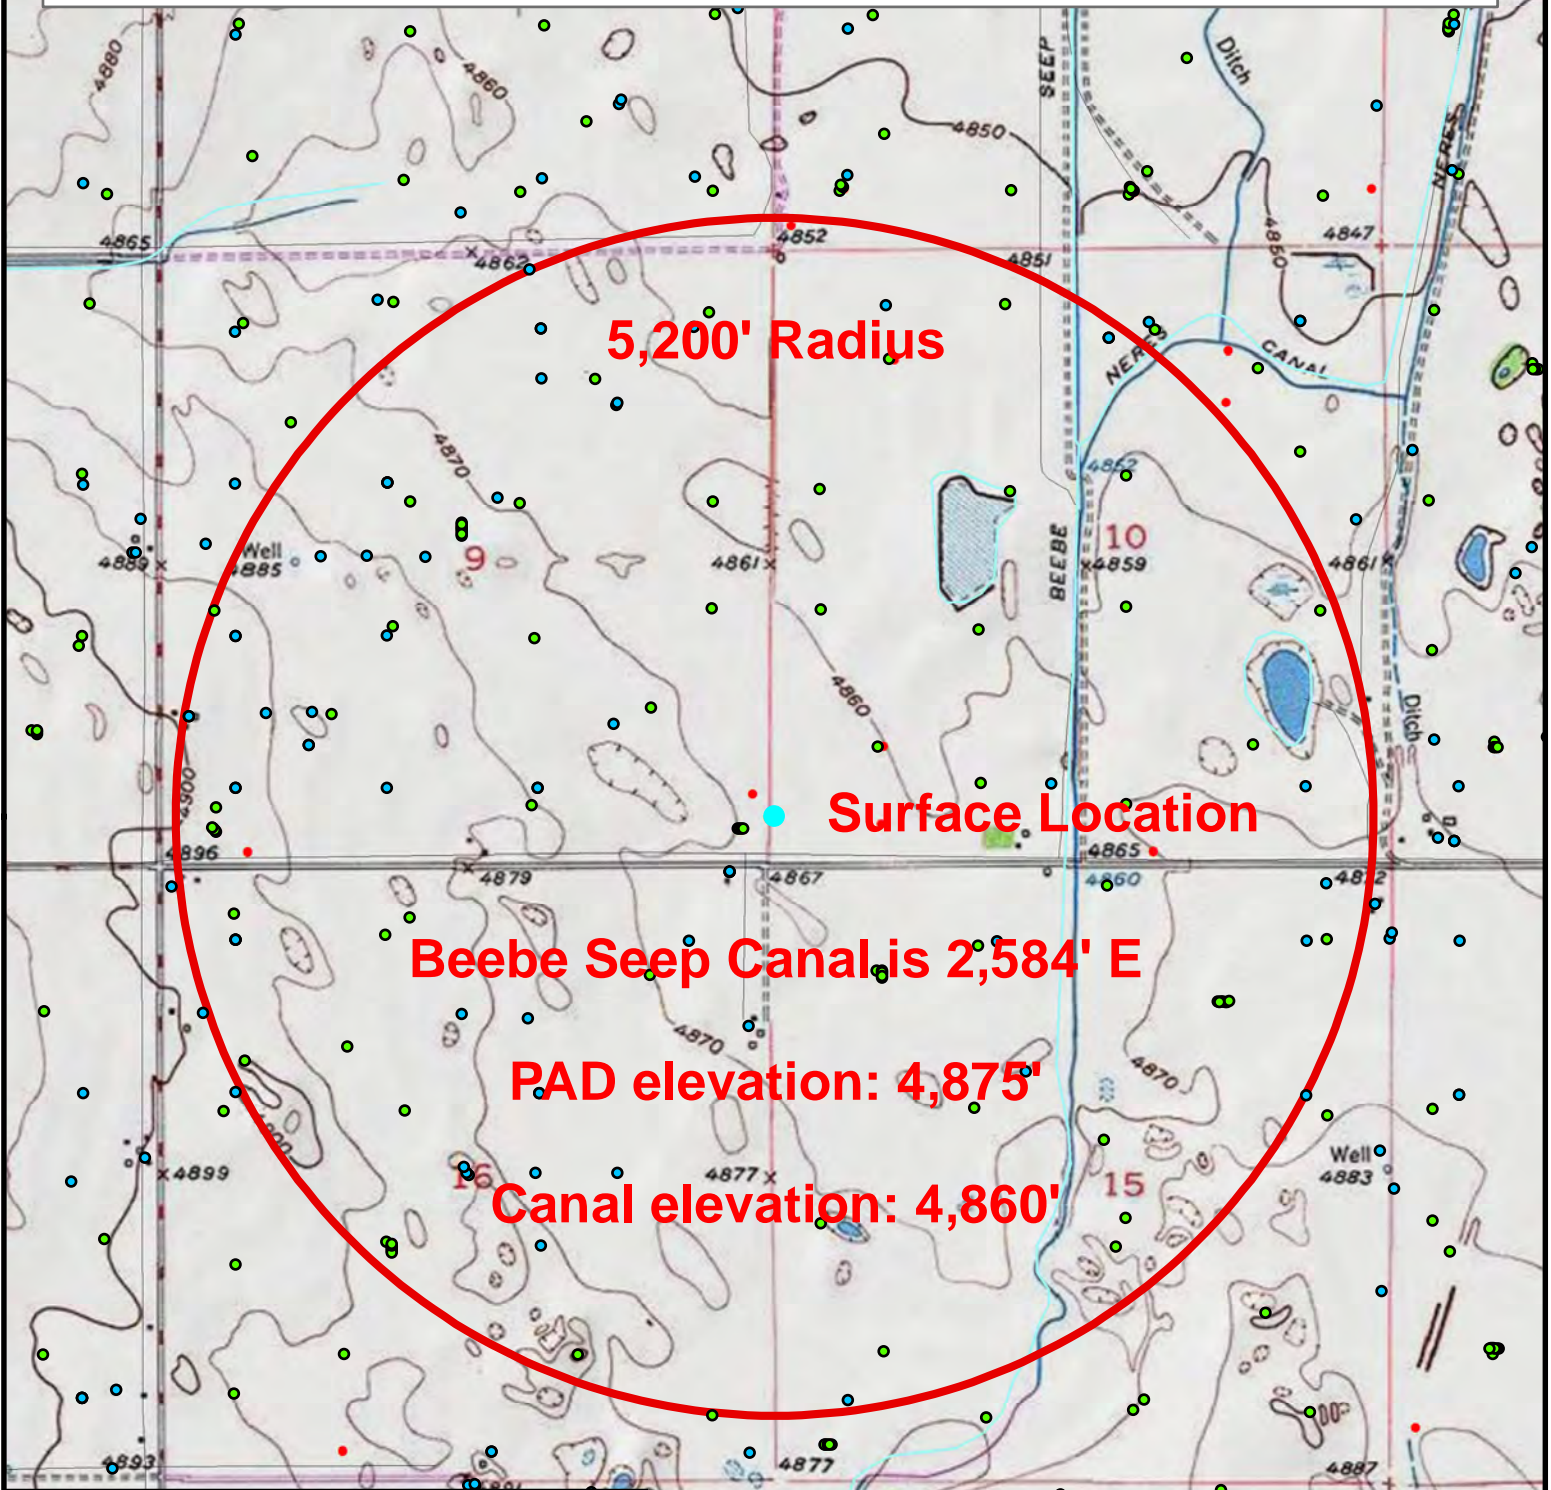

# VAN PORTFLIET TB 35C-W3HZ TOPO HYDROLOGY MAP

**Legend**

Water Wells	Water
WELLS	Road - Local
VanPortfliet TB 35C-W3HZ Buffer	Road - Primary
Sections - Rockies (Premier/GCDB)	Road - Secondary
Townships - Rockies (Premier/GCDB)	Road - Interstates
Rivers	Road - Trails
Ponds	Road - Interchanges
Lakes	

NGS USA Topographic Maps