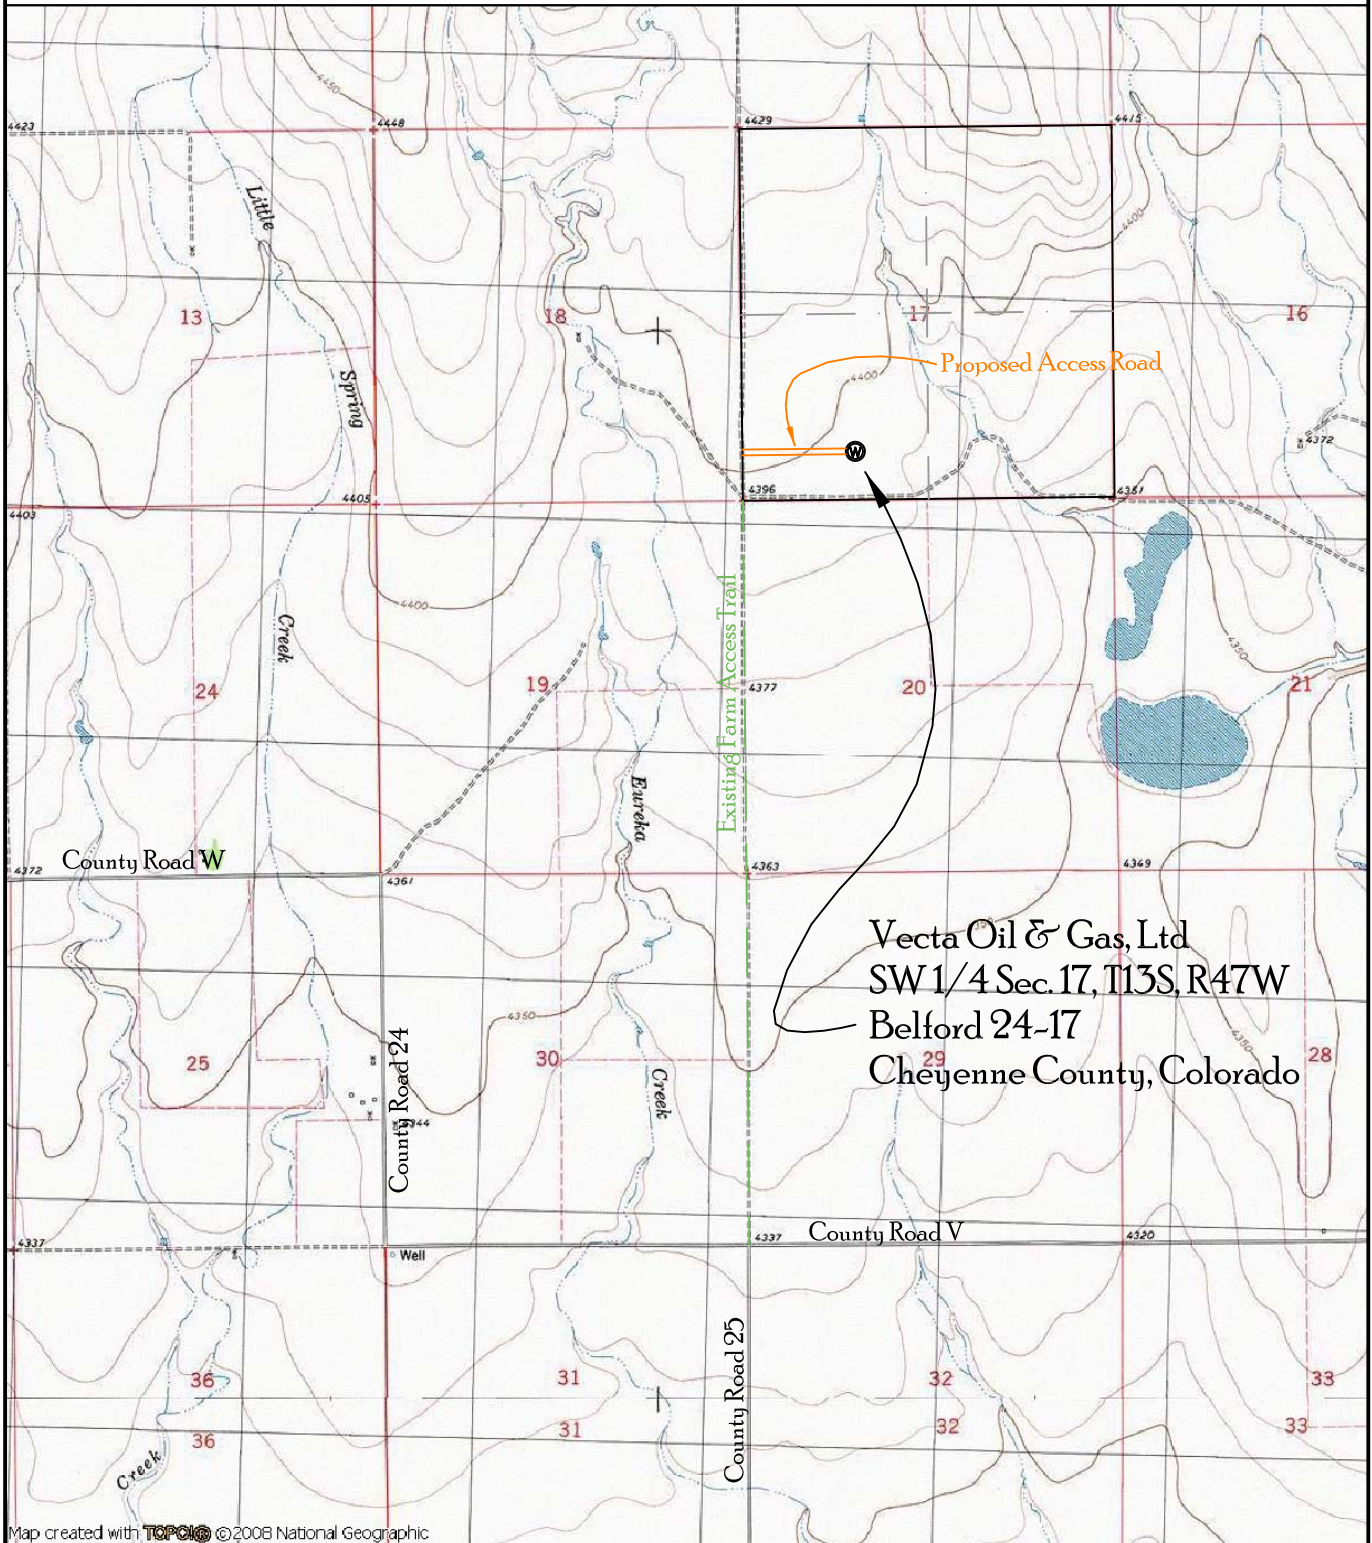

Belford 24-17 Access Road Map

Map created with  © 2008 National Geographic

0.0 0.5 1.0 miles
0.0 0.5 1.0 1.5 km