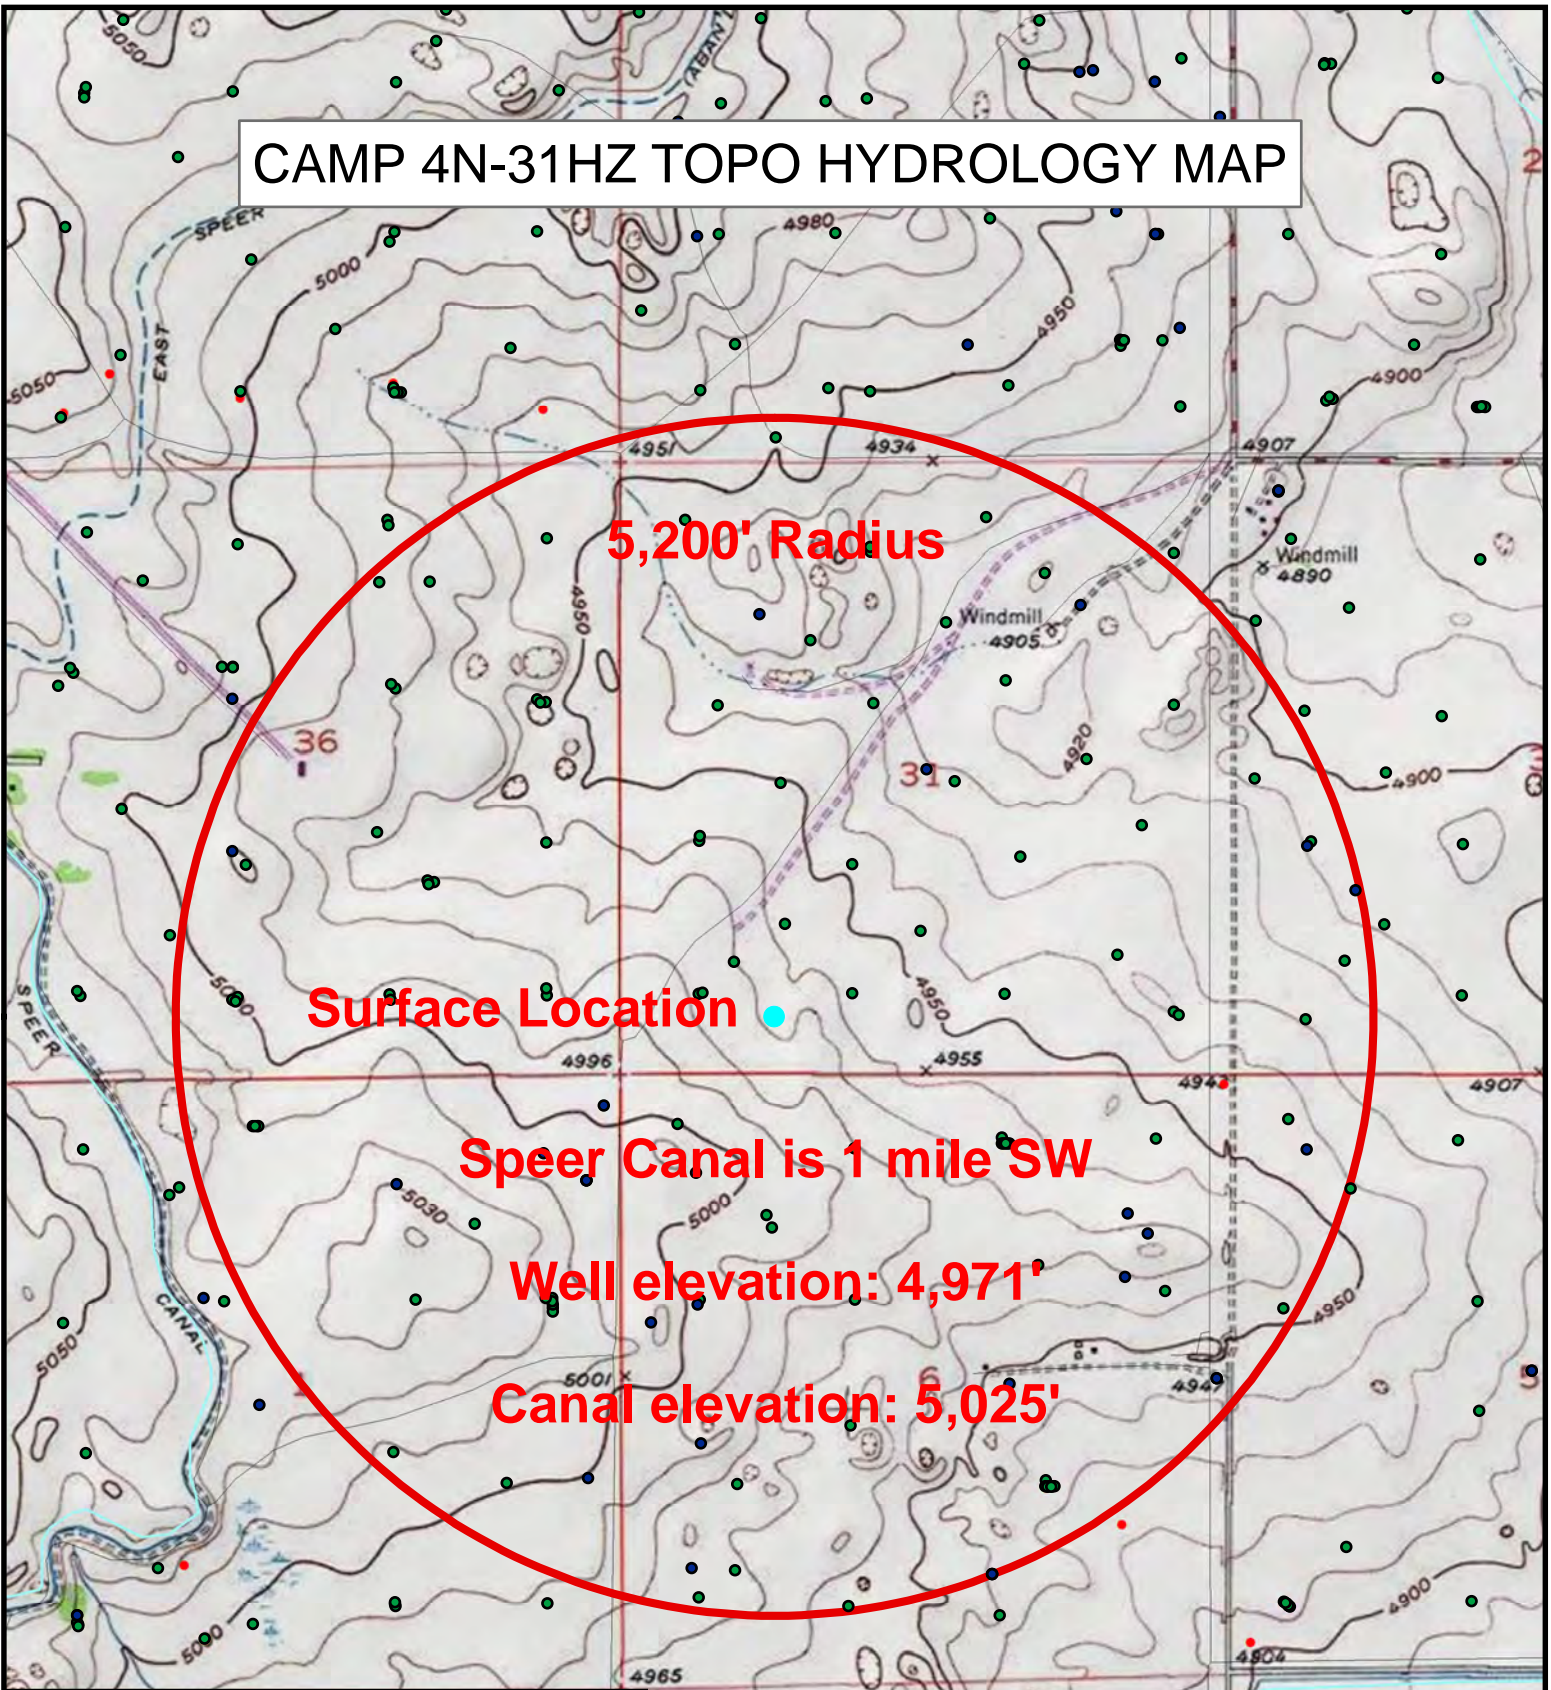

CAMP 4N-31HZ TOPO HYDROLOGY MAP

Legend

● Water Wells	— Water
● WELLS	— Road - Local
■ Camp 4N-31HZ Buffer	— Road - Primary
■ Sections - Rockies (Premier/GCDB)	— Road - Secondary
■ Townships - Rockies (Premier/GCDB)	— Road - Interstates
— Rivers	— Road - Trails
■ Ponds	— Road - Interchanges
■ Lakes	

NGS USA Topographic Maps