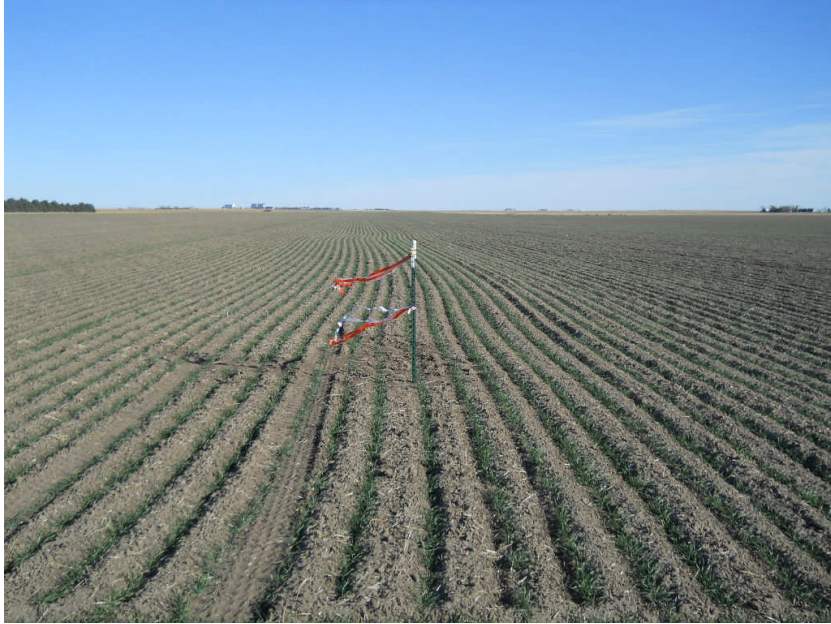

PHOTOS BY GREAT PLAINS SURVEYING, INC.

Fulscher 943-15-33
NW ¼ SE ¼ SEC. 15, T9N, R43W
Looking East
18 November, 2011

Fulscher 943-15-33
NW ¼ SE ¼ SEC. 15, T9N, R43W
Looking North
18 November, 2011

Black Raven Energy, Inc.
9402-269

PHOTOS BY GREAT PLAINS SURVEYING, INC.

Fulscher 943-15-33
NW ¼ SE ¼ SEC. 15, T9N, R43W
Looking West
18 November, 2011

Fulscher 943-15-33
NW ¼ SE ¼ SEC. 15, T9N, R43W
Looking South
18 November, 2011