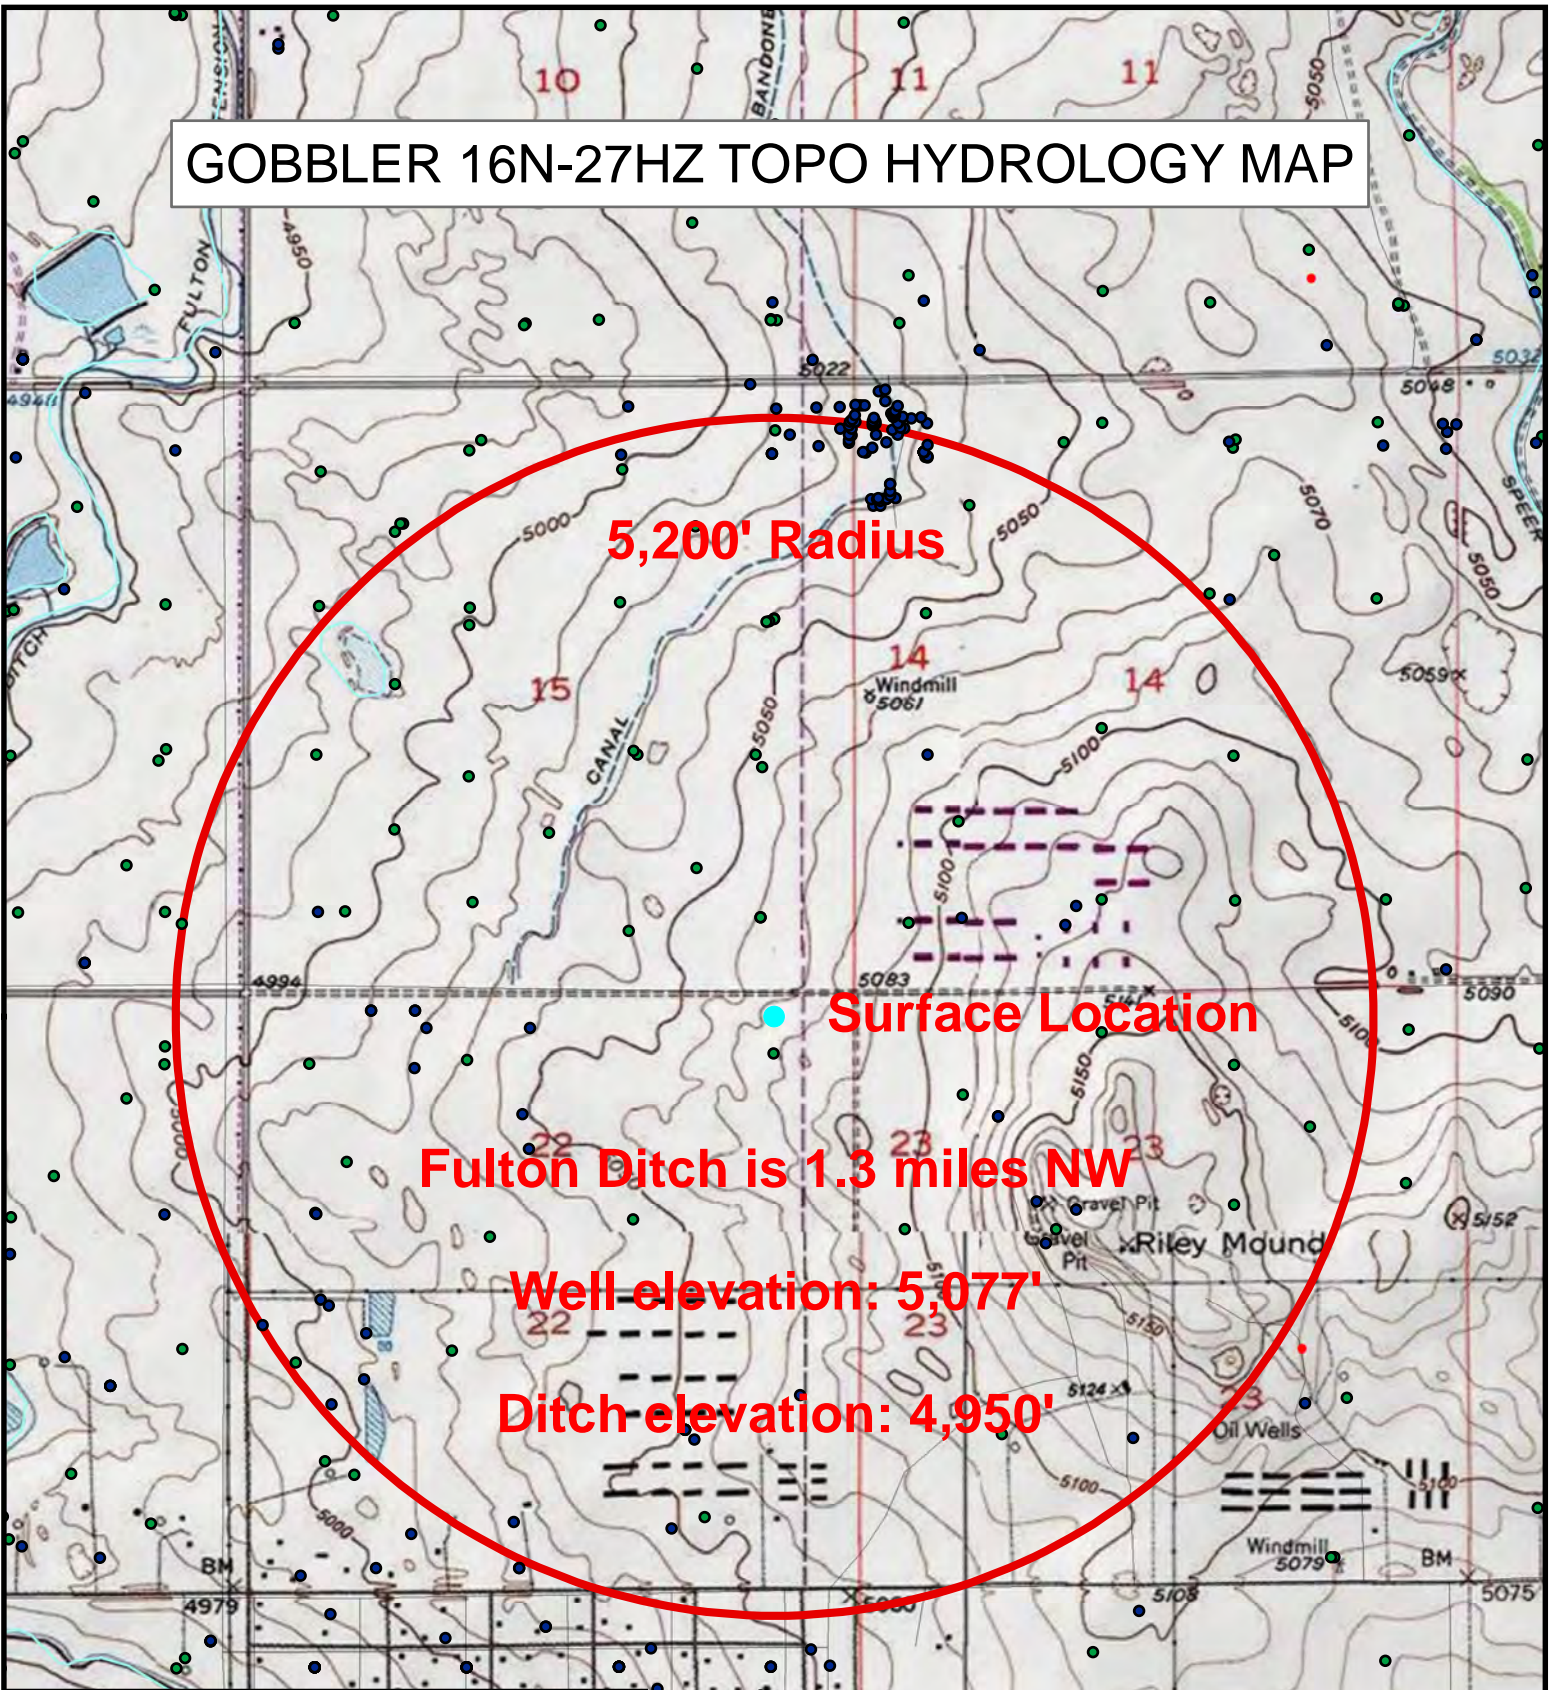

# GOBBLER 16N-27HZ TOPO HYDROLOGY MAP

**Legend**

- Water Wells
- WELLS
- Gobbler 16N-27HZ Buffer
- Sections - Rockies (Premier/GCDB)
- Townships - Rockies (Premier/GCDB)
- Rivers
- Ponds
- Lakes
- Water
- Road - Local
- Road - Primary
- Road - Secondary
- Road - Interstates
- Road - Trails
- Road - Interchanges

NGS USA Topographic Maps