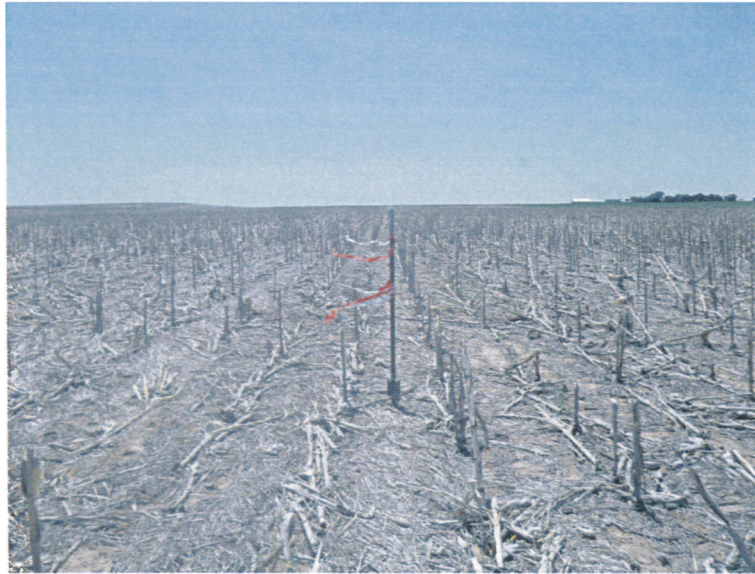

PHOTOS BY GREAT PLAINS SURVEYING, INC.

Rafert 843-32-21
NE ¼ NW ¼ SEC. 32, T8N, R43W
Looking East
10 June, 2011

Rafert 843-32-21
NE ¼ NW ¼ SEC. 32, T8N, R43W
Looking North
10 June, 2011

Black Raven Energy, Inc.
9402-235

PHOTOS BY GREAT PLAINS SURVEYING, INC.

Rafert 843-32-21
NE ¼ NW ¼ SEC. 32, T8N, R43W
Looking West
10 June, 2011

Rafert 843-32-21
NE ¼ NW ¼ SEC. 32, T8N, R43W
Looking South
10 June, 2011

Black Raven Energy, Inc.
9402-235