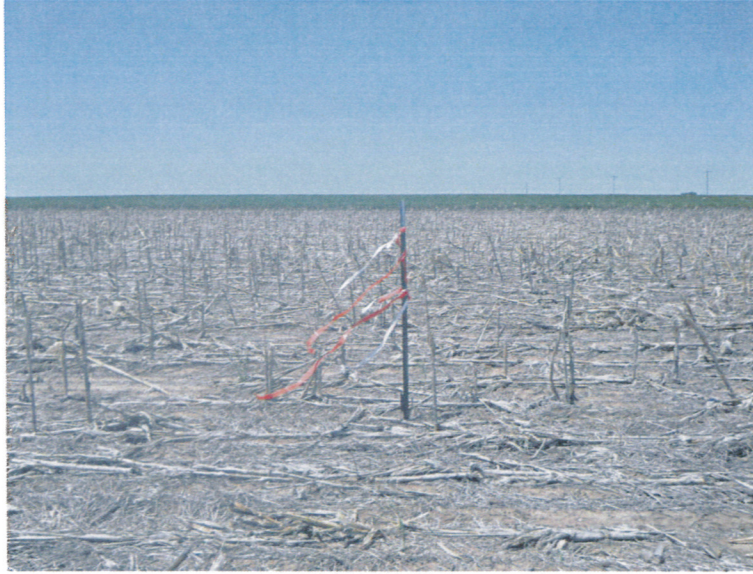

PHOTOS BY GREAT PLAINS SURVEYING, INC.

Rafert 843-32-21
NE ¼ NW ¼ SEC. 32, T8N, R43W
Looking East
10 June, 2011

Rafert 843-32-21
NE ¼ NW ¼ SEC. 32, T8N, R43W
Looking North
10 June, 2011

Black Raven Energy, Inc.
9402-235

PHOTOS BY GREAT PLAINS SURVEYING, INC.

Rafert 843-32-21
NE ¼ NW ¼ SEC. 32, T8N, R43W
Looking West
10 June, 2011

Rafert 843-32-21
NE ¼ NW ¼ SEC. 32, T8N, R43W
Looking South
10 June, 2011

Black Raven Energy, Inc.
9402-235