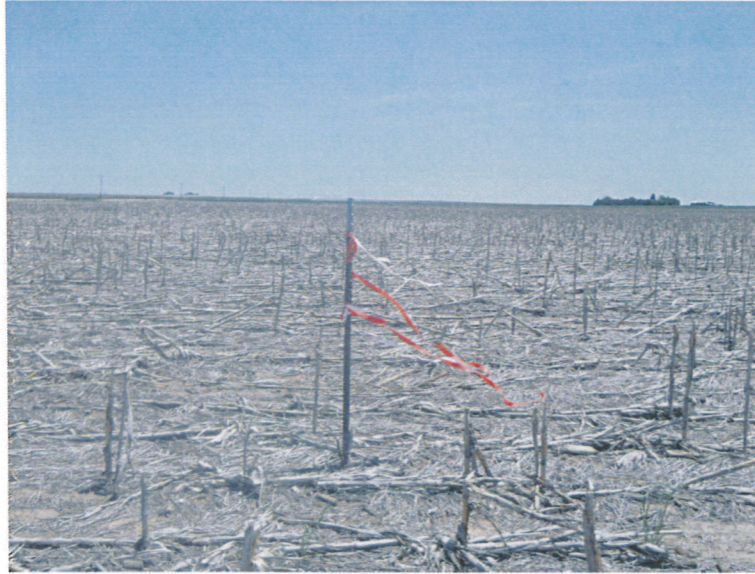

PHOTOS BY GREAT PLAINS SURVEYING, INC.

Rafert 843-32-21
NE ¼ NW ¼ SEC. 32, T8N, R43W
Looking East
10 June, 2011

Rafert 843-32-21
NE ¼ NW ¼ SEC. 32, T8N, R43W
Looking North
10 June, 2011

Black Raven Energy, Inc.
9402-235

PHOTOS BY GREAT PLAINS SURVEYING, INC.

Rafert 843-32-21
NE ¼ NW ¼ SEC. 32, T8N, R43W
Looking West
10 June, 2011

Rafert 843-32-21
NE ¼ NW ¼ SEC. 32, T8N, R43W
Looking South
10 June, 2011

Black Raven Energy, Inc.
9402-235