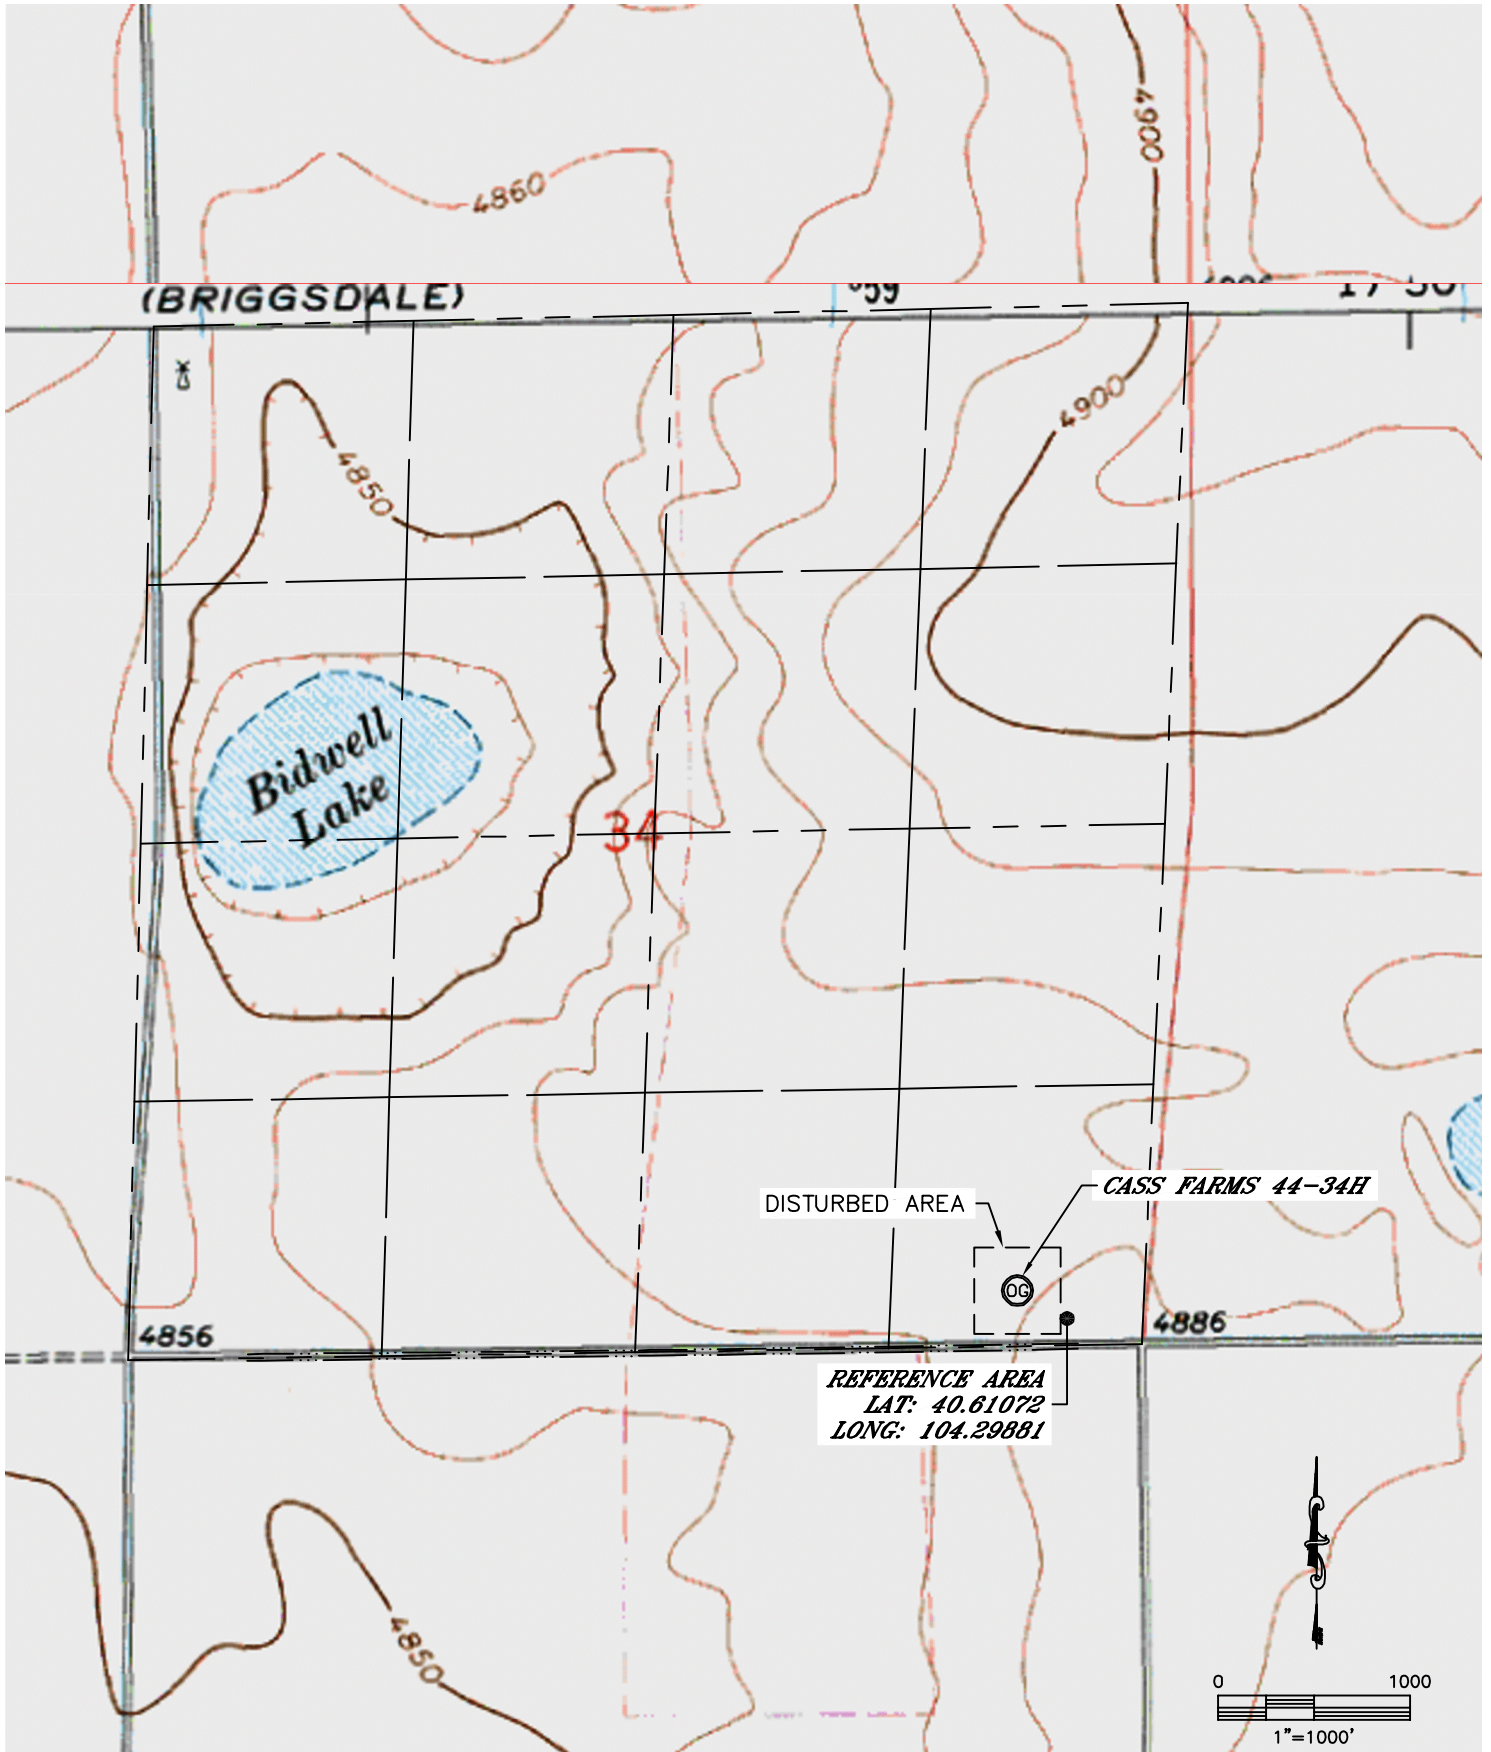

Lat40°, Inc. 1635 Foxtrail Drive, Suite 325 Loveland, CO 970-776-3321

REFERENCE AREA MAP

CASS FARMS 44-34H

SECTION: 34
TOWNSHIP: 8N
RANGE: 62W

Lat40°, Inc. 1635 Foxtrail Drive, Suite 325 Loveland, CO 970-776-3321

REFERENCE AREA PICTURES

CASS FARMS 44-34H

SECTION: 34
TOWNSHIP: 8N
RANGE: 62W

DATE: 6-20-11

VIEW NORTH

VIEW WEST

VIEW EAST

VIEW SOUTH