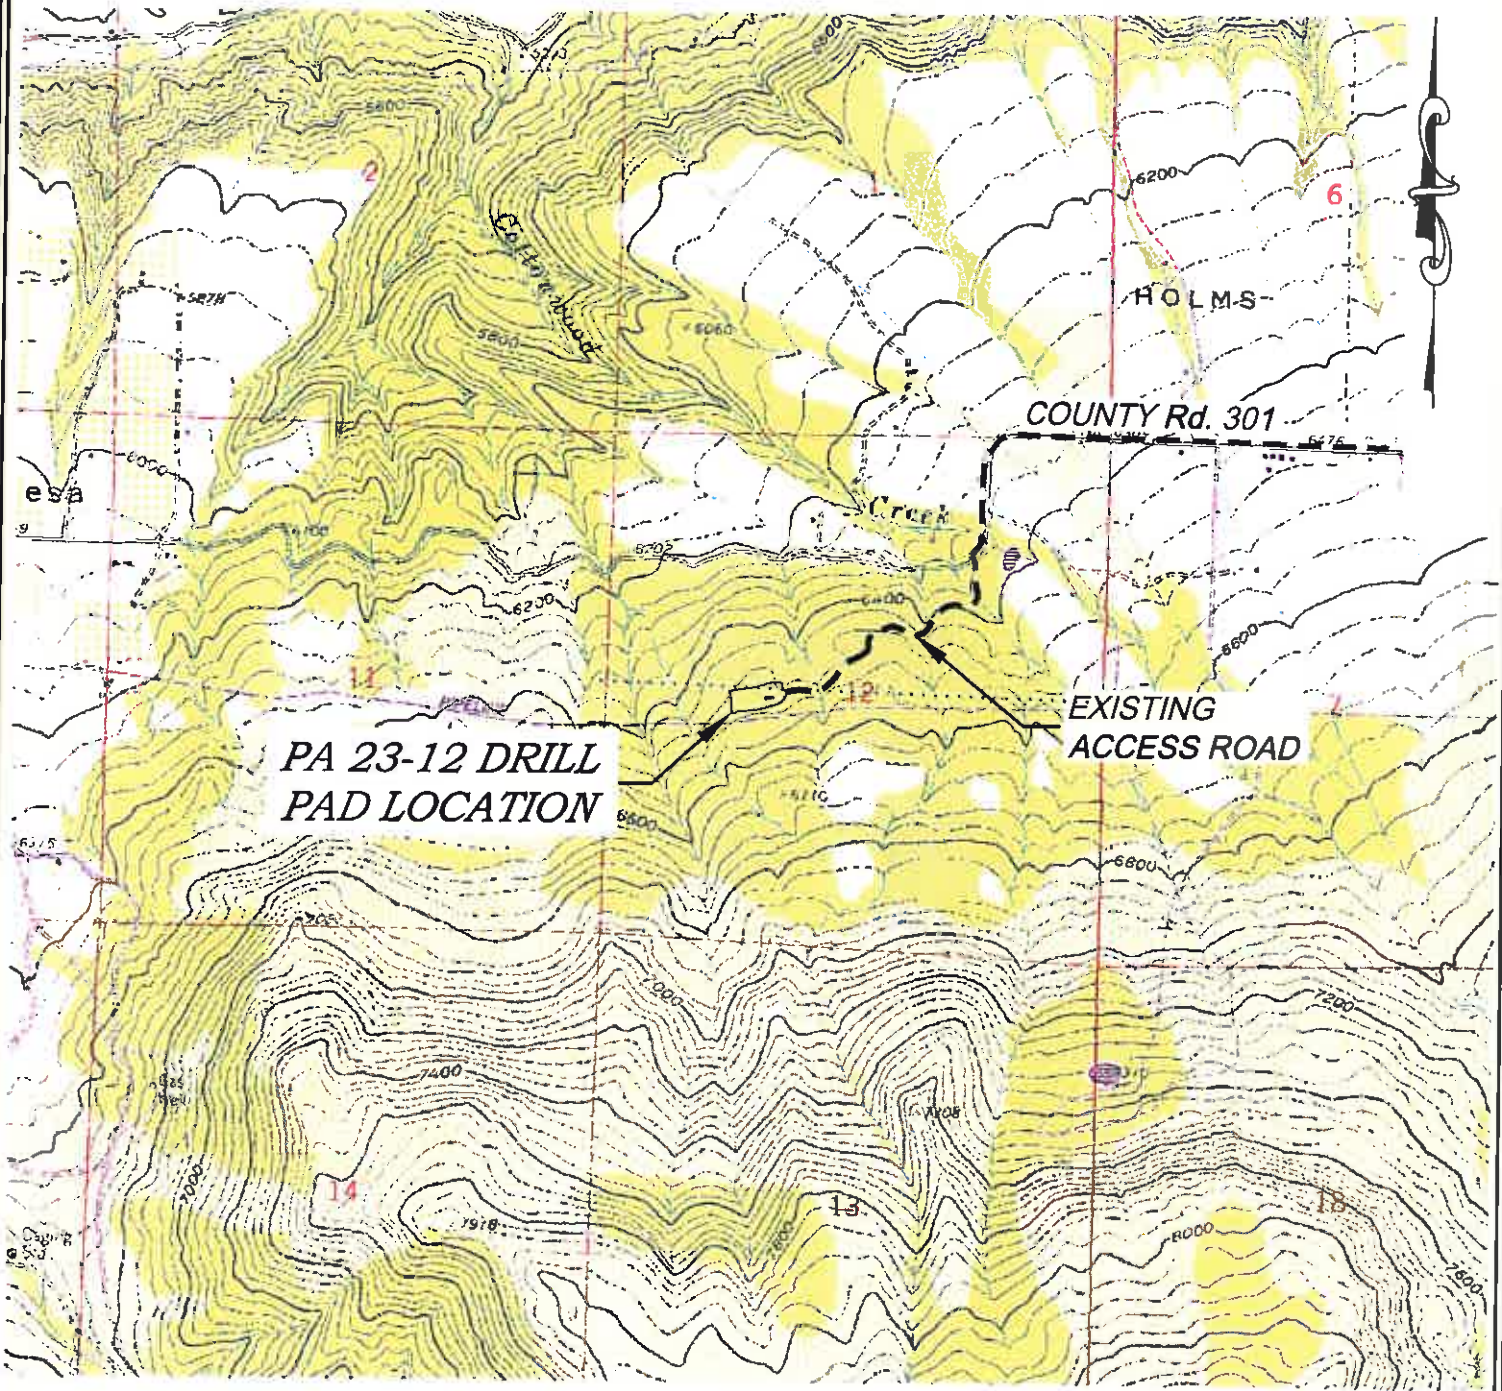

Section 12
T. 7 S., R. 95 W

ACCESS DESCRIPTION:

FROM THE INTERSECTION OF STATE HIGHWAY 6 AND COUNTY ROAD 323 (RULISON ROAD) NORTH OF RULISON, PROCEED SOUTHERLY ALONG COUNTY ROAD 323 (RULISON ROAD) ±1.1 MILES TO THE INTERSECTION WITH COUNTY ROAD 309 (RULISON PARACHUTE ROAD), PROCEED LEFT IN AN EASTERLY DIRECTION ±2.3 MILES TO THE INTERSECTION WITH COUNTY ROAD 301, PROCEED RIGHT IN A SOUTHERLY TO WESTERLY DIRECTION ±0.4 MILES TO AN INTERSECTION WITH A DIRT/GRAVEL ROAD, PROCEED RIGHT IN A WESTERLY DIRECTION ±0.2 MILES TO THE EXISTING PA 23-12 DRILL PAD LOCATION, AS SHOWN HEREON.

Construction Plan Prepared for:

Williams Williams Production, RMT

SCALE: 1" = 2000'
DATE: 7/1/10
PLAT: 5 of 9
PROJECT: Williams Valley
DFT: CWS

PA 23-12 Drill Pad - Plat 5
ACCESS ROAD MAP 17040

1400 East Third Street
P.O. Box 10000, P.O. Box 11630
P.O. Box 12200, P.O. Box 13300
P.O. Box 14400, P.O. Box 15500
P.O. Box 16600, P.O. Box 17700
P.O. Box 18800, P.O. Box 19900
P.O. Box 21000, P.O. Box 22100
P.O. Box 23200, P.O. Box 24300
P.O. Box 25400, P.O. Box 26500
P.O. Box 27600, P.O. Box 28700
P.O. Box 29800, P.O. Box 30900
P.O. Box 32000, P.O. Box 33100
P.O. Box 34200, P.O. Box 35300
P.O. Box 36400, P.O. Box 37500
P.O. Box 38600, P.O. Box 3970