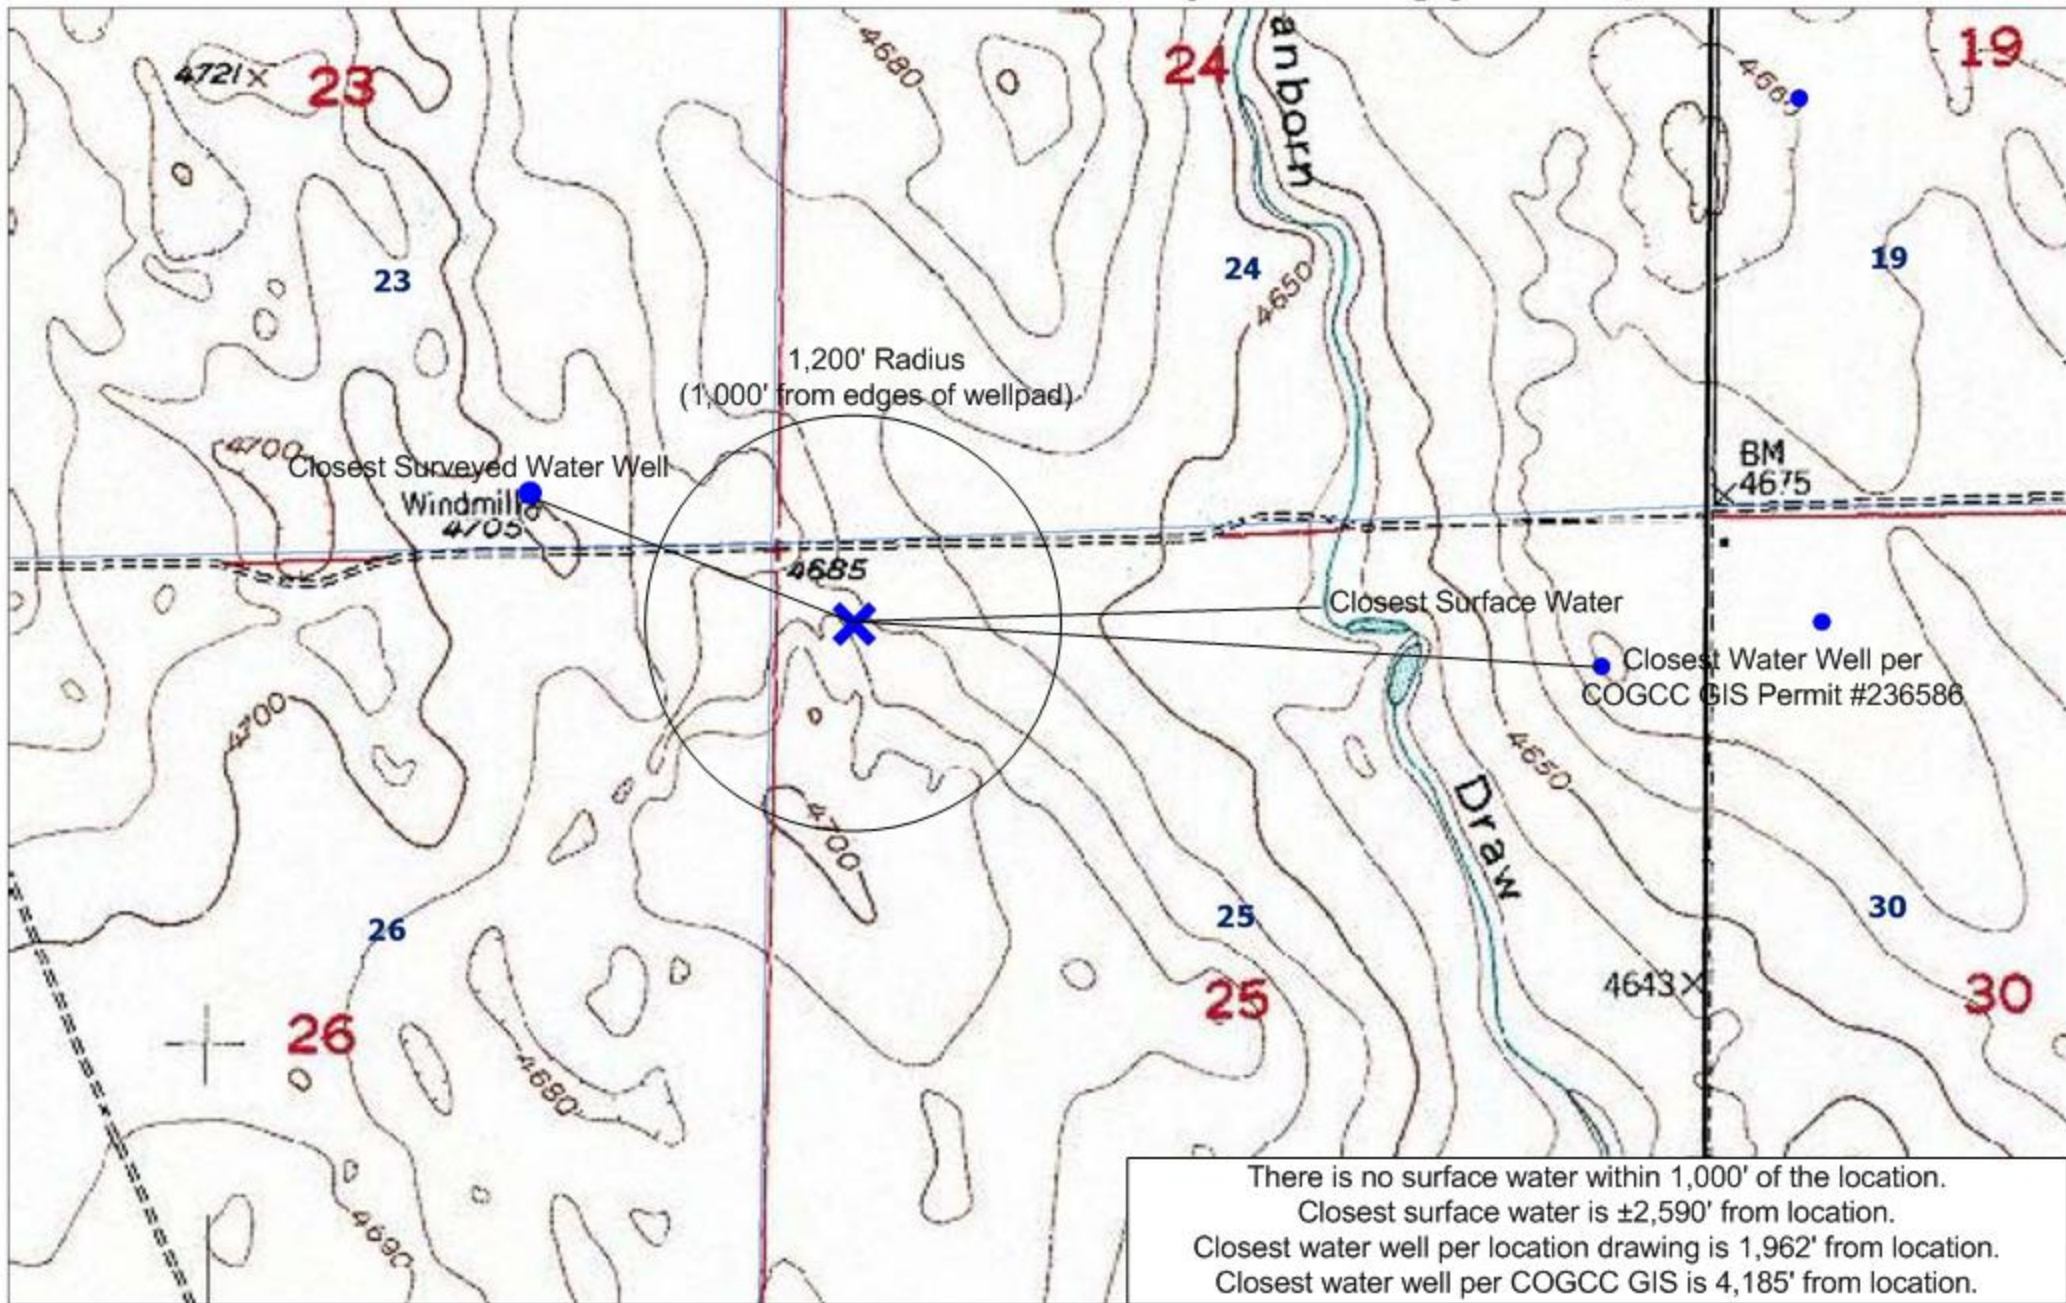

Dutch Lake 17-25H Hydrology Map

SCALE 1 : 12,919

N