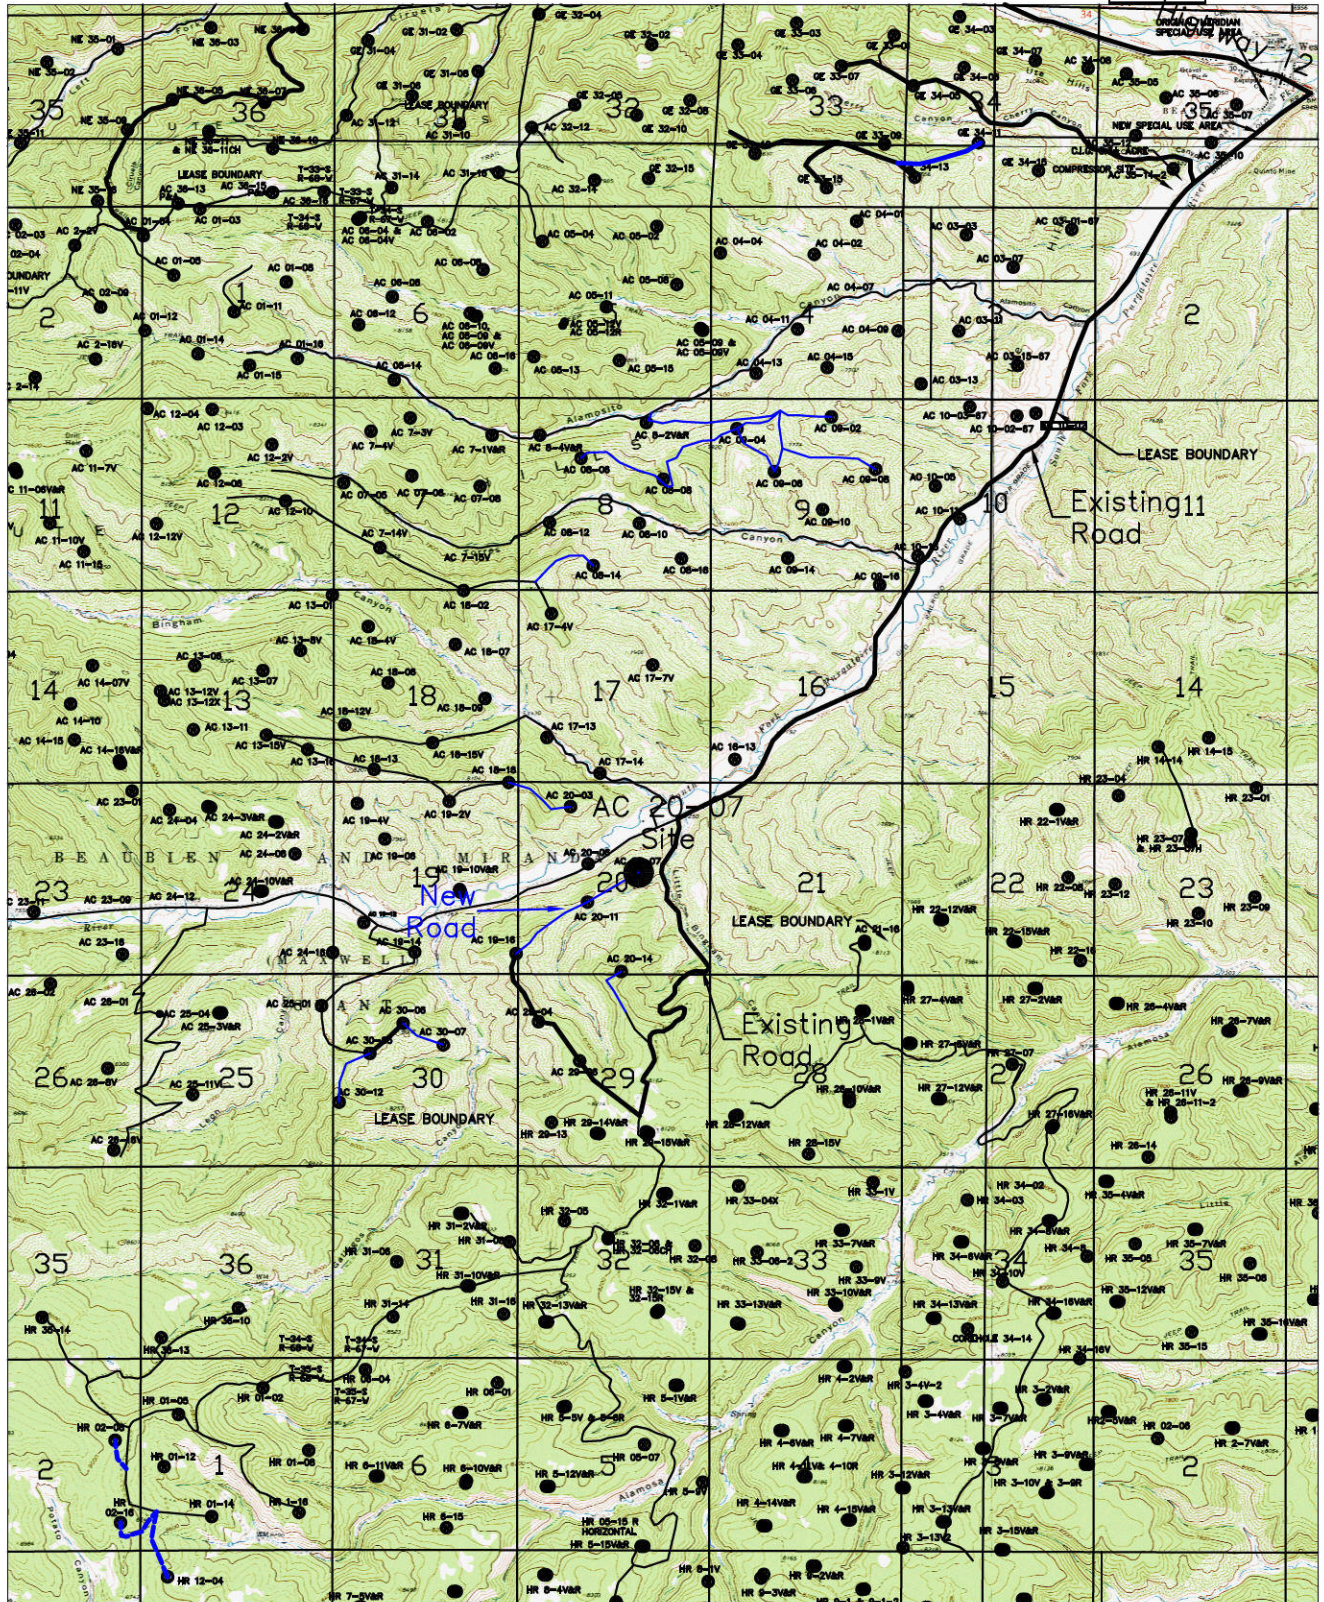

Road Access Map

AC 20-07

1 inch = 1 Mile

Date: JANUARY 28, 2011