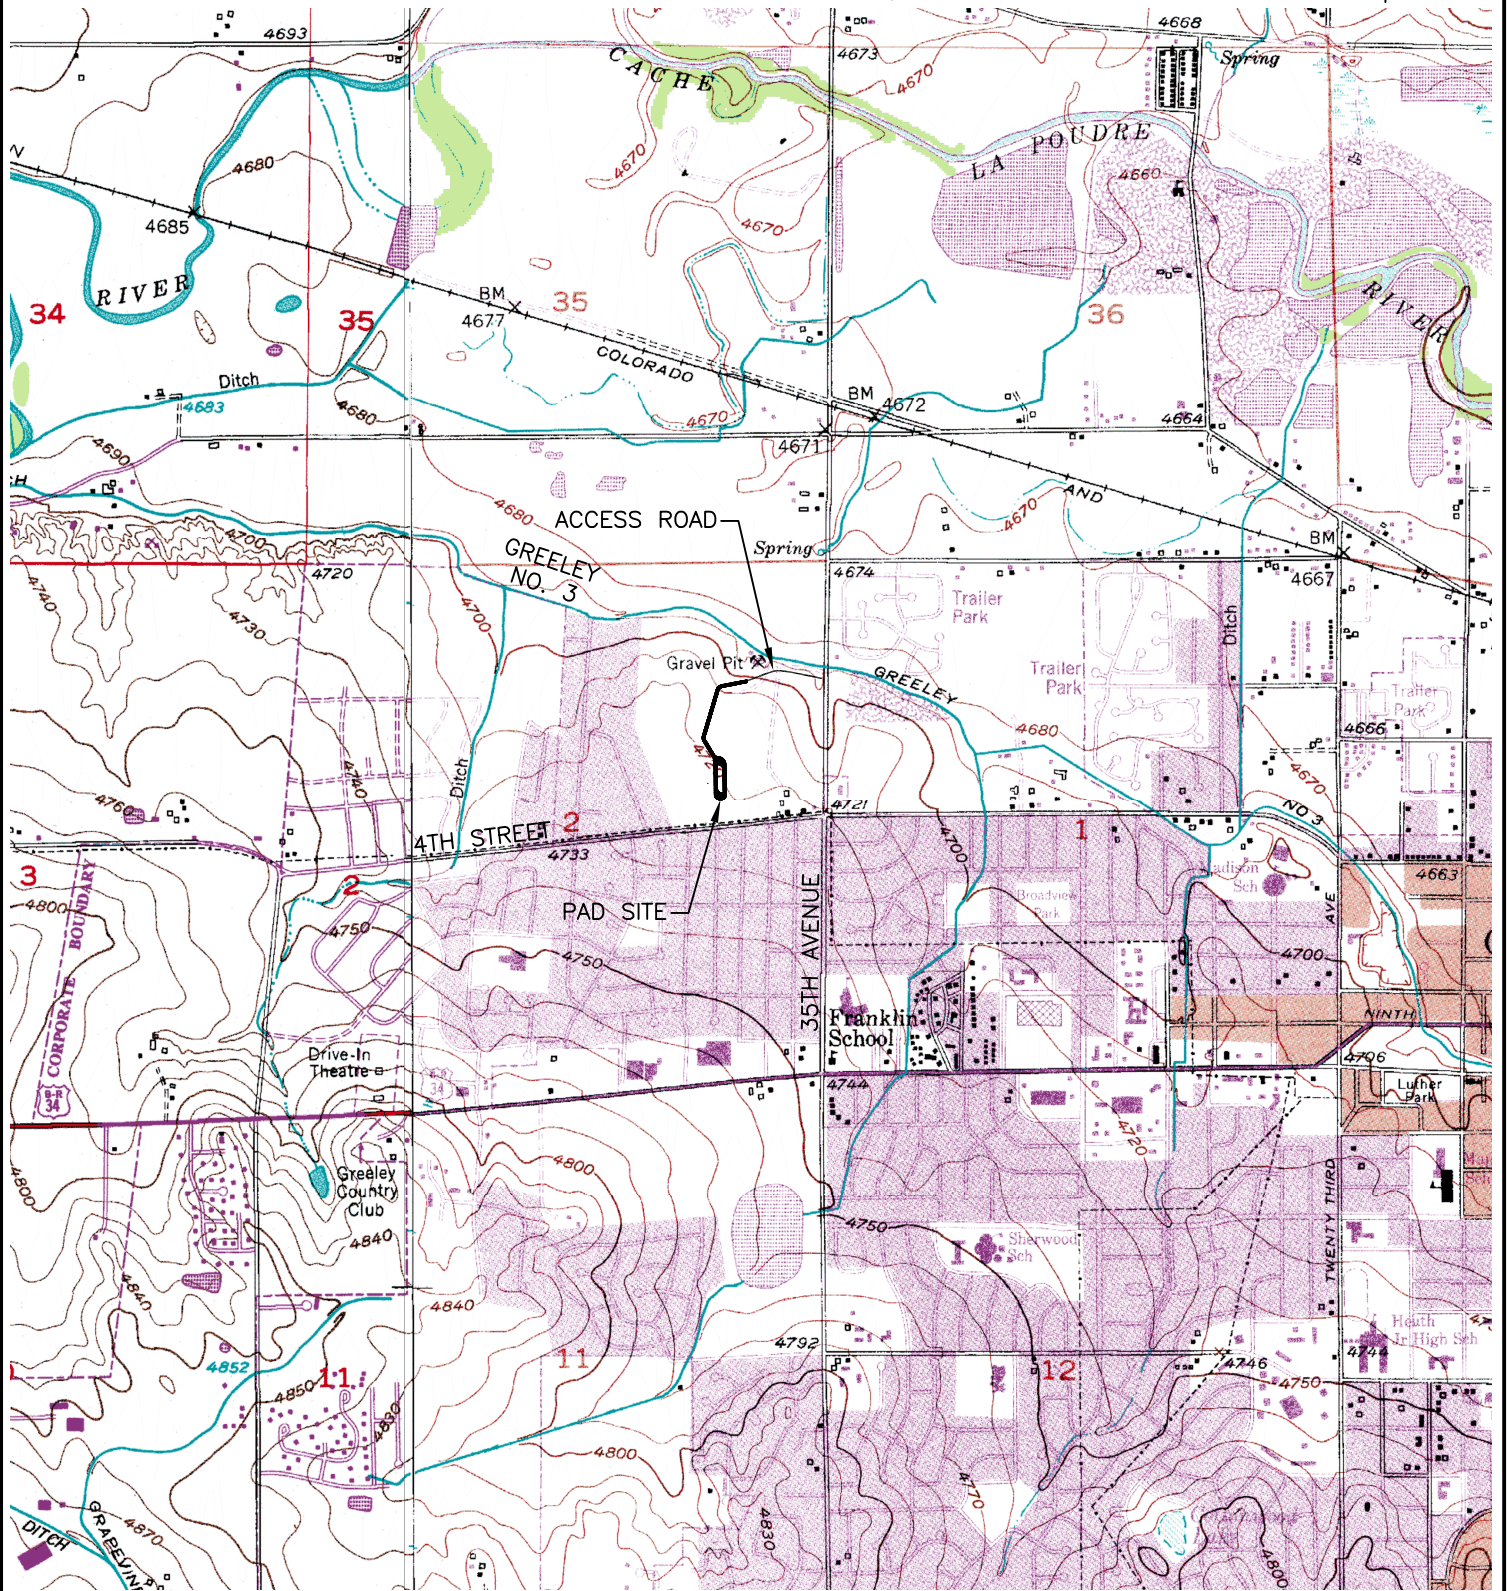

LOCATION
NE/4, SEC 2, T5N, R66W

**LAMP RYNEARSON
& ASSOCIATES**

4715 Innovation Drive
Fort Collins, CO 80525
www.LRA-Inc.com
970.226.0342 | P
970.226.0879 | F

**BESTWAY
ACCESS ROAD
MAP**

drawn by: EKM
designer: EKM
job number-tasks: 0210013.00
date: 2/14/2010
scale: 1"=2000'
site name: BESTWAY