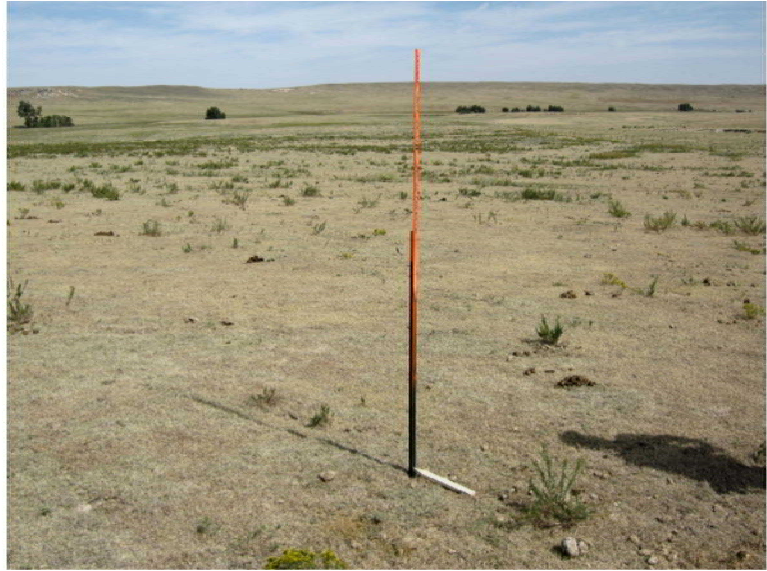

# LOCATION PHOTOS TWO MILE CREEK 22-13H

TWOMILE CREEK 22-13H  
LOOKING NORTH  
9/17/2010 1:11:39 PM

TWOMILE CREEK 22-13H  
LOOKING EAST  
9/17/2010 1:12:03 PM

TWOMILE CREEK 22-13H  
LOOKING SOUTH  
9/17/2010 1:12:16 PM

TWOMILE CREEK 22-13H  
LOOKING WEST  
9/17/2010 1:12:30 PM