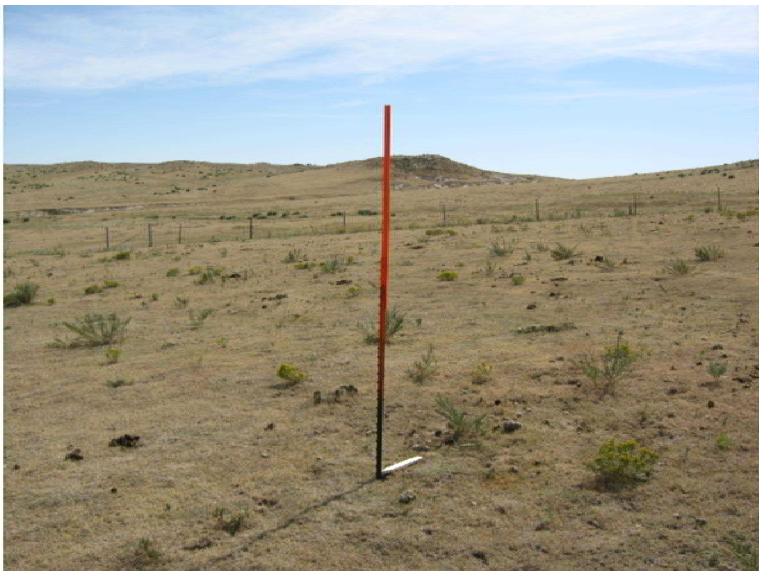

# LOCATION PHOTOS TWO MILE CREEK 22-13H

TWOMILE CREEK 22-13H  
LOOKING NORTH  
9/17/2010 1:11:39 PM

TWOMILE CREEK 22-13H  
LOOKING EAST  
9/17/2010 1:12:03 PM

TWOMILE CREEK 22-13H  
LOOKING SOUTH  
9/17/2010 1:12:16 PM

TWOMILE CREEK 22-13H  
LOOKING WEST  
9/17/2010 1:12:30 PM