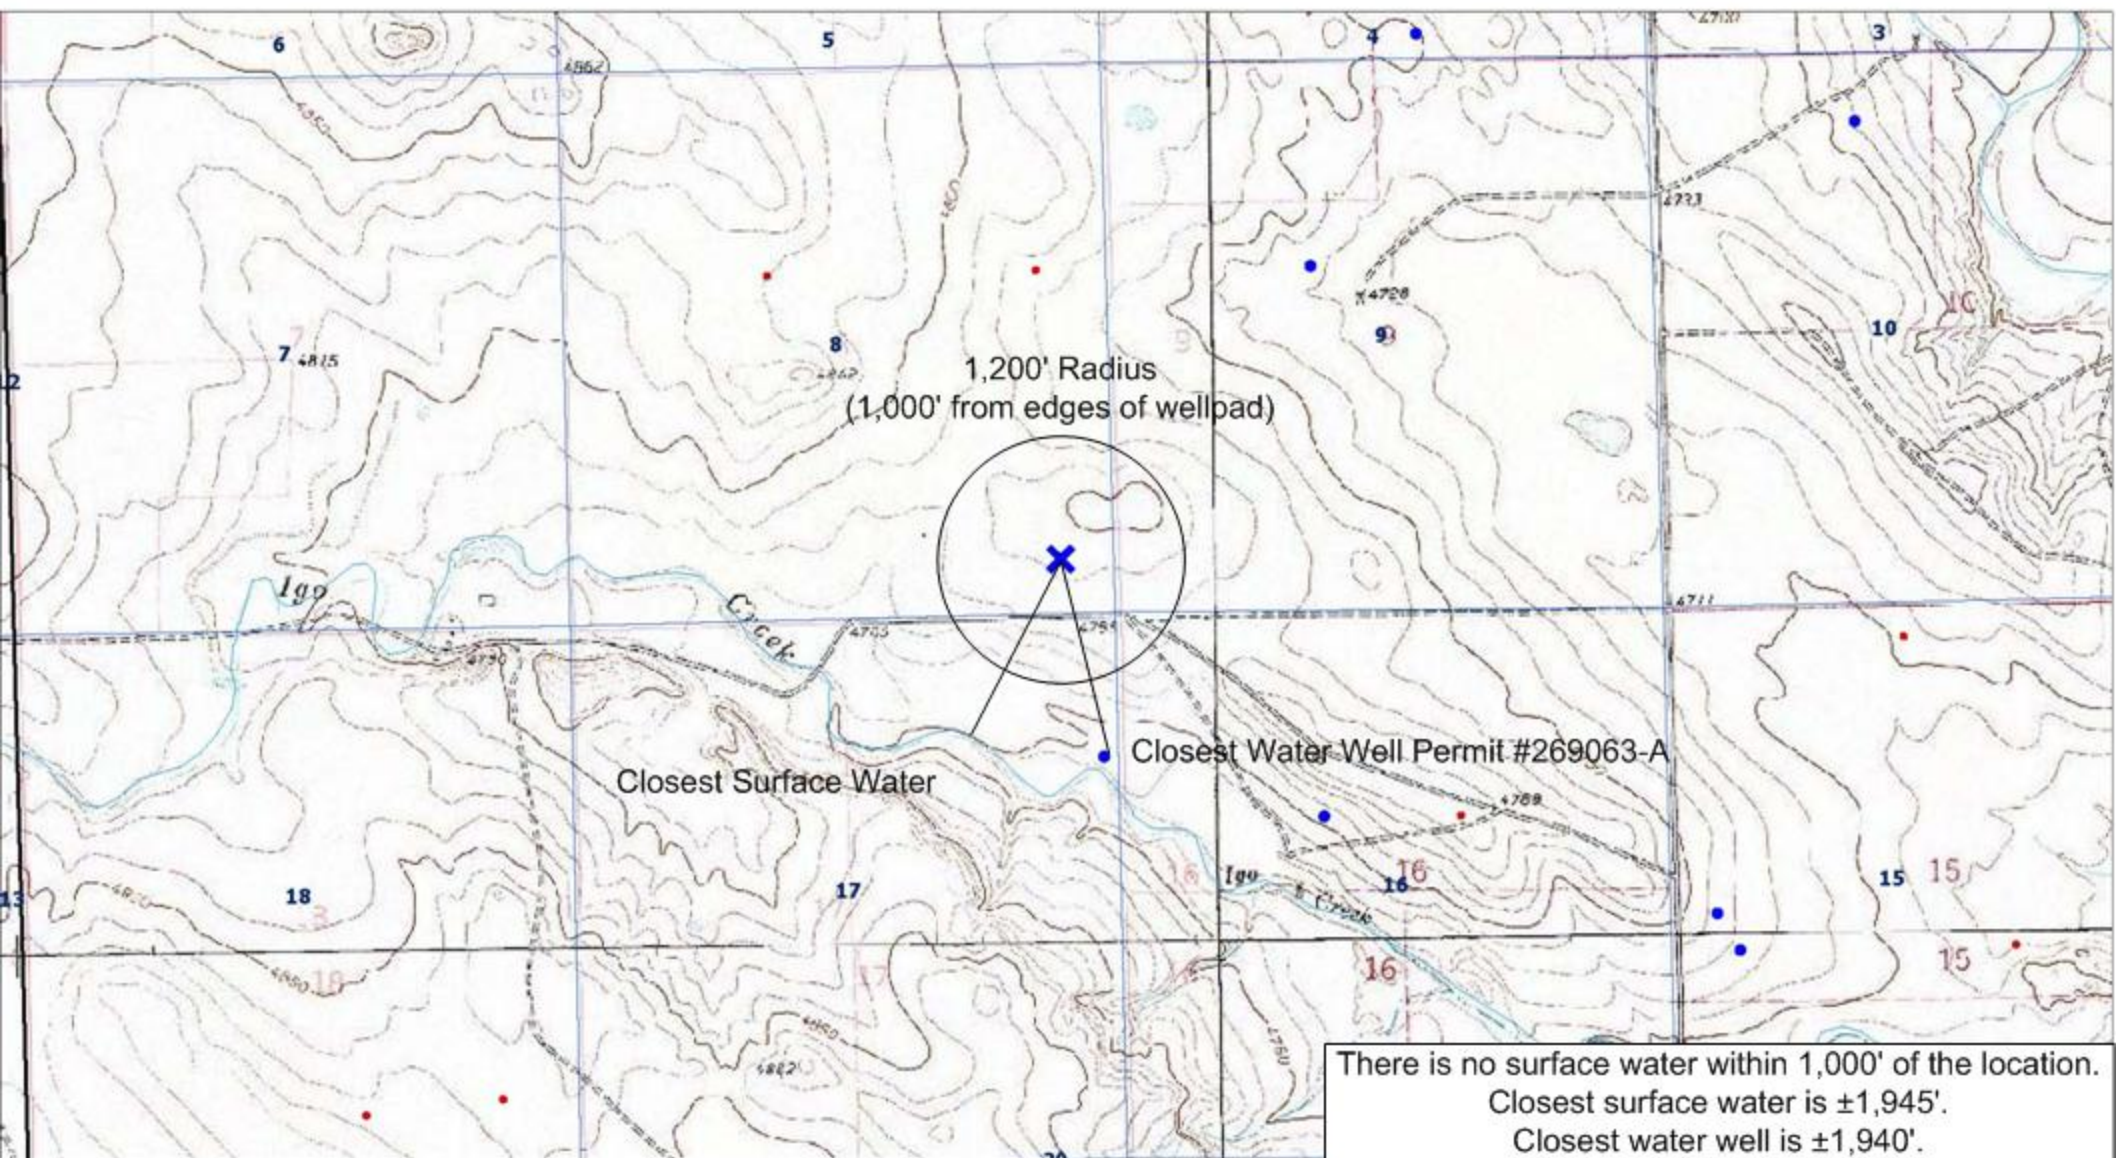

Fiscus Mesa 07-08H Hydrology Map

SCALE 1 : 22,122