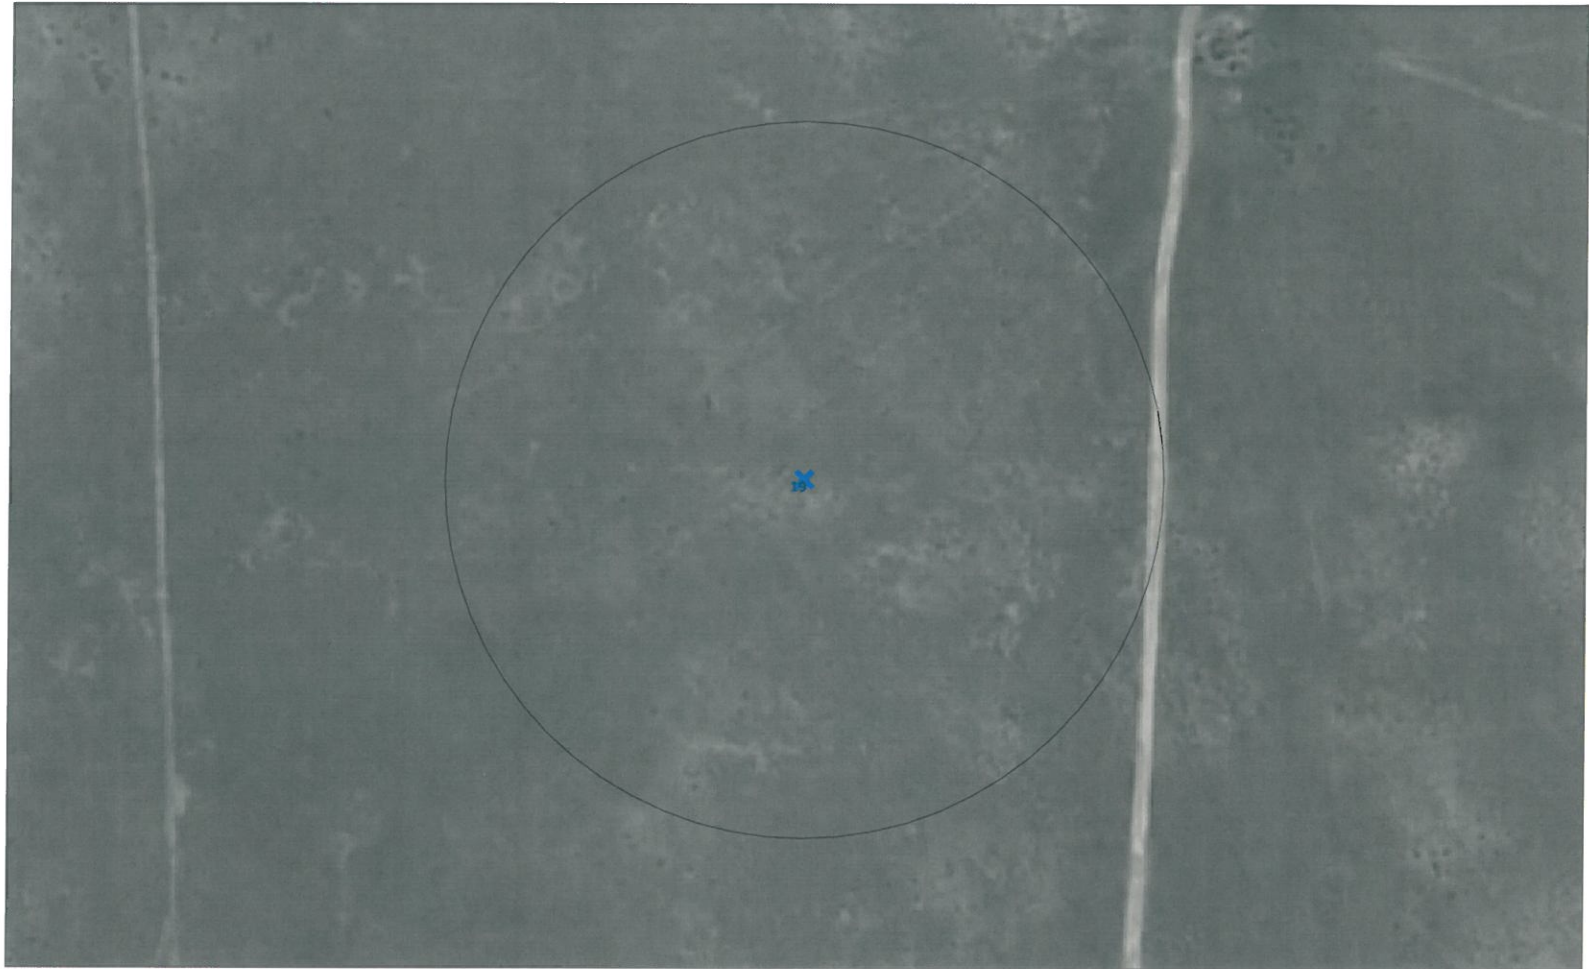

# Well Location Plat

Local road is located approx  
350' east of disturbed surface  
location.