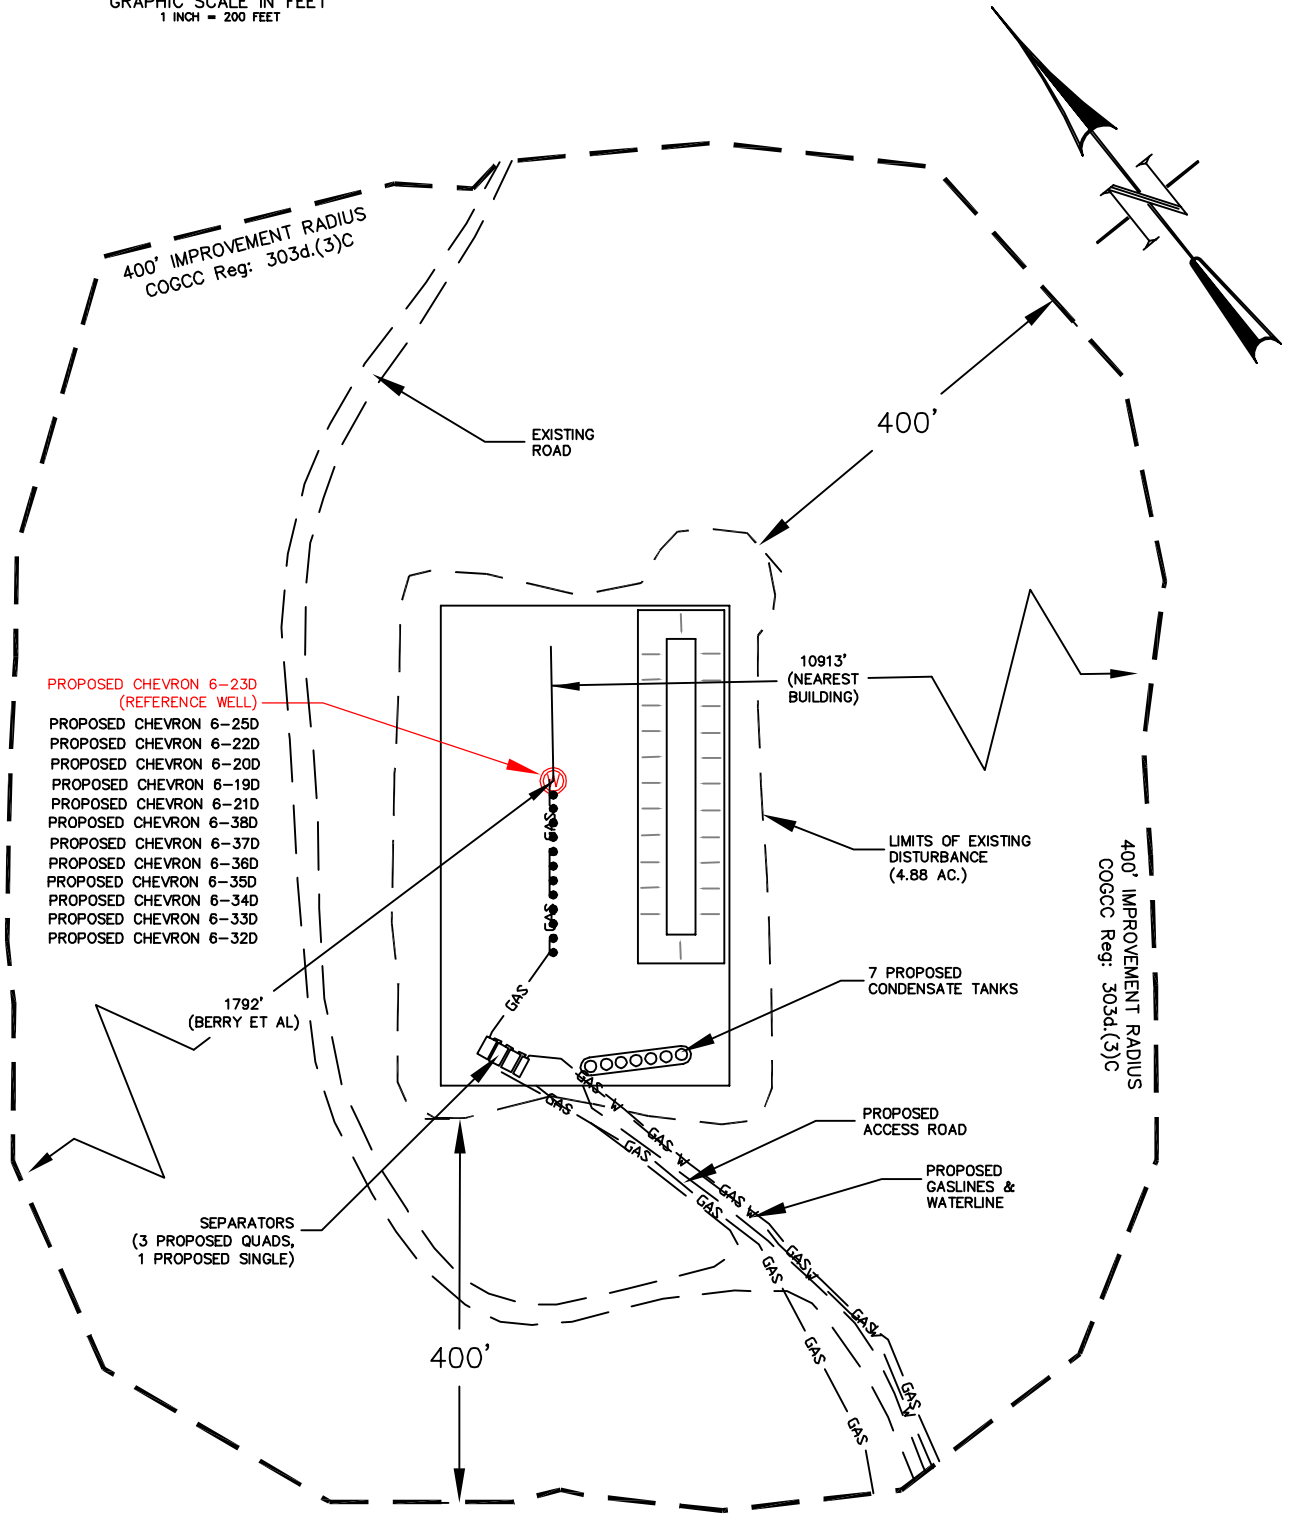

LOCATION DRAWING

CONSTRUCTION SURVEYS, INC.
 0012 SUNRISE BLVD.
 SILT, CO 81652
 (970)876-5753

CHEVRON F-06-696
 LOT 11 OF SECTION 6, T. 6 S., R. 26 W.
 BERRY PETROLEUM COMPANY

SCALE: 1" = 200'

SHEET: 2 of 11