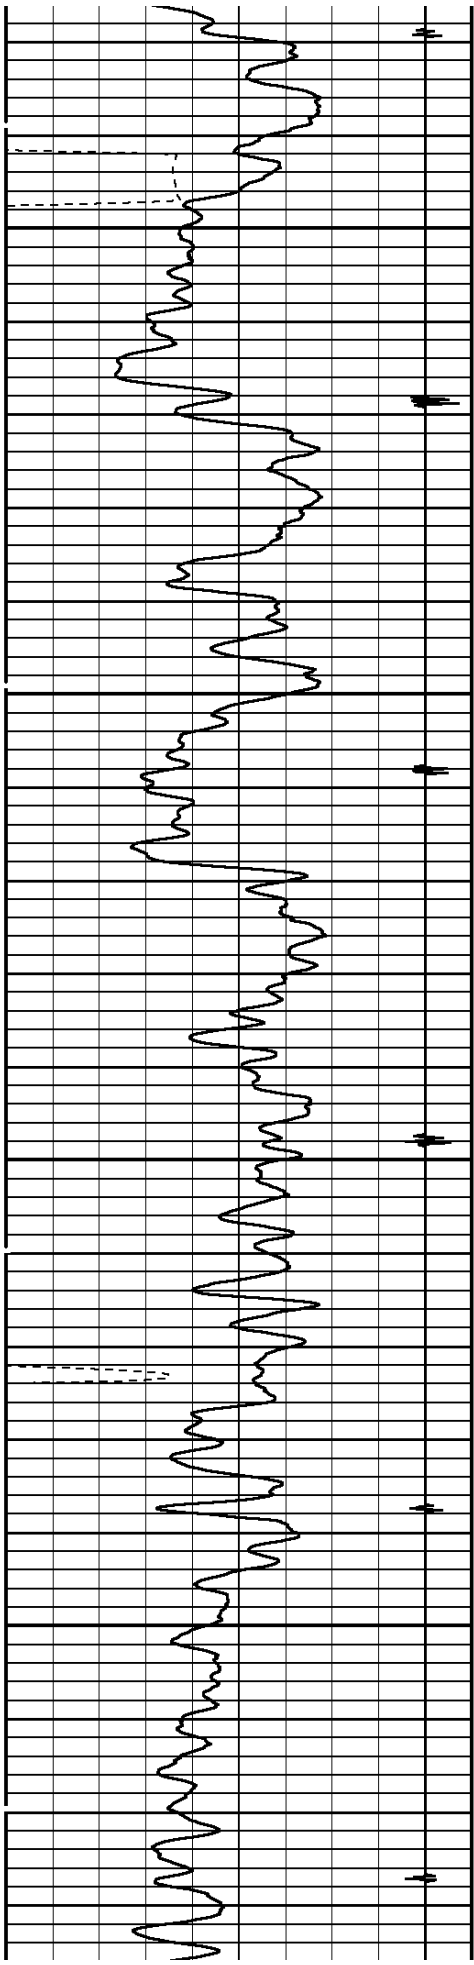

REMARKS

MAIN PASS

DEPTH SCALE: 5":100'

VERSION: 80214133R"

MAIN PASS

132989 MAIN

FINISH DEPTH: 1072.0 Feet DIRECTION: UP DATE: 08/04/2008 TIME: 11:11 MODE: TRACE PLAYBACK

Collar Locator											
4000	Millivolts	-440									
Gamma Ray						AMPLITUDE 3FT X5			FREE PIPE GATE		
0	API	150				0	Millivolts	20	200	Microseconds	1200
TRAVEL TIME 3FT			Tension			AMPLITUDE 3FT			VARIABLE DENSITY 5FT		
305	Microseconds	205	0	2000	0	Millivolts	100	200	Microseconds	1200	

2300

2400

2500

2600

2700

2800

2900

3000

6700

6800

6900

7000

7100

7200

7300

7400

TRAVEL TIME 3FT		Tension		AMPLITUDE 3FT		VARIABLE DENSITY 5FT	
305	Microseconds	205	0	2000	0	100	200
Gamma Ray				AMPLITUDE 3FT X5		FREE PIPE GATE	
0	API	150	0	20	200	200	1200
Collar Locator							
4000	Millivolts	-440					