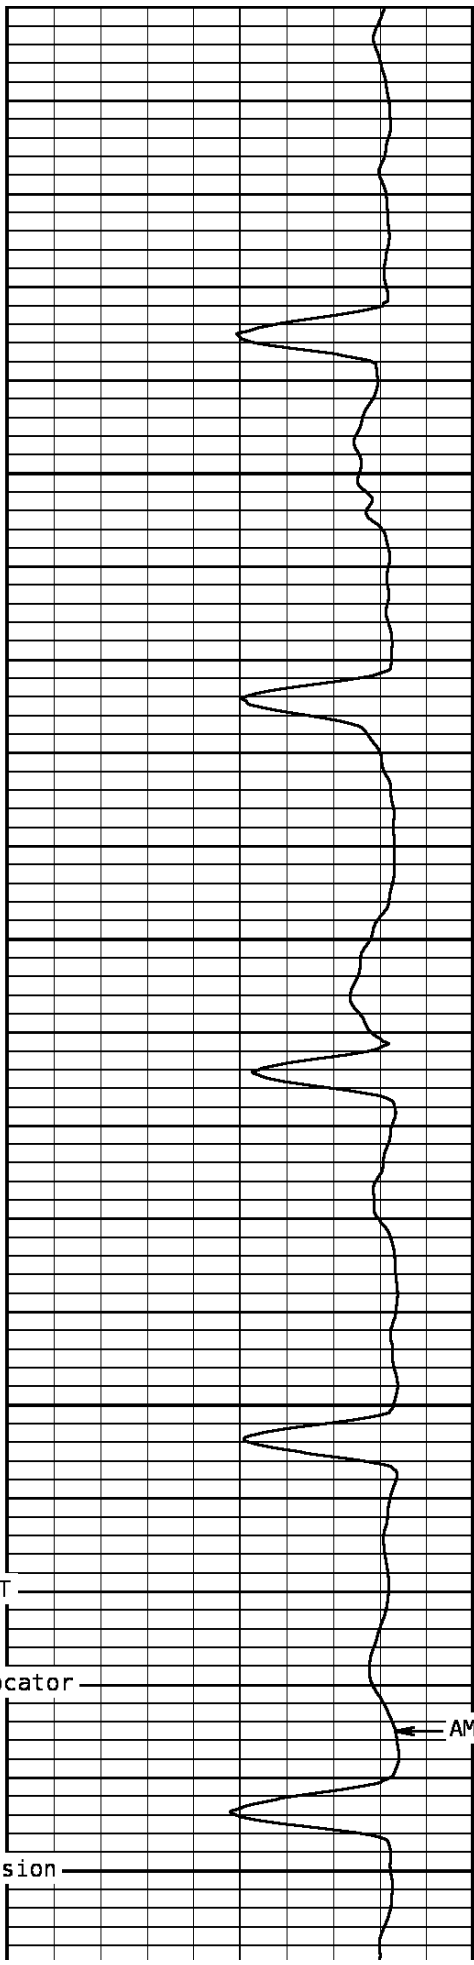

REMARKS

MAIN PASS

DEPTH SCALE: 5":100'

VERSION: 80214133R"

MAIN PASS

132989 MAIN

FINISH DEPTH: 1072.0 Feet DIRECTION: UP DATE: 08/04/2008 TIME: 11:11 MODE: TRACE PLAYBACK

Collar Locator											
4000	Millivolts	-440									
Gamma Ray						AMPLITUDE 3FT X5			FREE PIPE GATE		
0	API	150				0	Millivolts	20	200	Microseconds	1200
TRAVEL TIME 3FT			Tension			AMPLITUDE 3FT			VARIABLE DENSITY 5FT		
305	Microseconds	205	0	2000	0	Millivolts	100	200	Microseconds	1200	

2300

2400

2500

2600

2700

2800

2900

3000

3900

4000

4100

4200

4300

4300
4400
4500
TRAVEL TIME 3FT
Collar Locator
AMPLITUDE 3FT
AMPLITUDE 3FT
FREE PIPE GATE

Gamma Ray

TRAVEL TIME 3FT