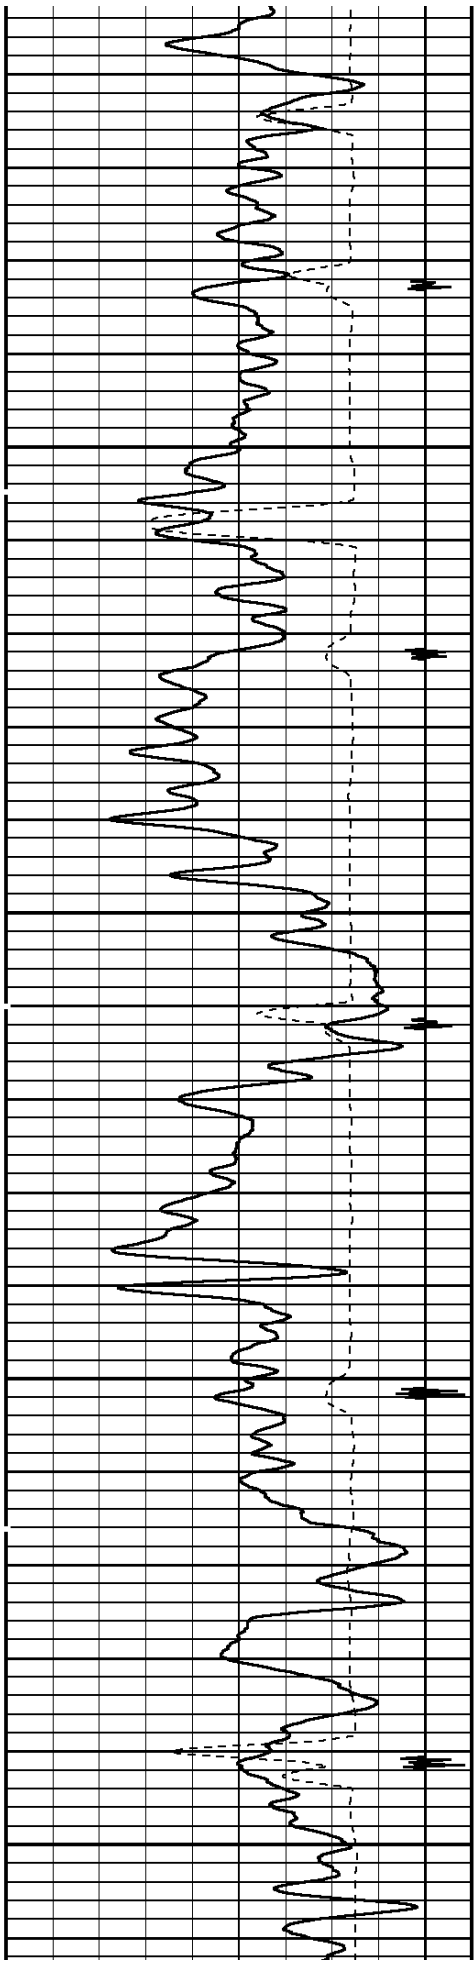

REMARKS

MAIN PASS

DEPTH SCALE: 5":100'

VERSION: 80214133R"

MAIN PASS

132989 MAIN

FINISH DEPTH: 1072.0 Feet DIRECTION: UP DATE: 08/04/2008 TIME: 11:11 MODE: TRACE PLAYBACK

Collar Locator											
4000	Millivolts	-440									
Gamma Ray						AMPLITUDE 3FT X5			FREE PIPE GATE		
0	API	150				0	Millivolts	20	200	Microseconds	1200
TRAVEL TIME 3FT			Tension			AMPLITUDE 3FT			VARIABLE DENSITY 5FT		
305	Microseconds	205	0	2000	0	Millivolts	100	200	Microseconds	1200	

1200

1300

1400

1500

1600

1700

1800
1900
TRAVEL TIME 3FT
Collar Locator

AMPLITUDE 3FT

2300

2400

2500

2600

2700

2800

2900

3000