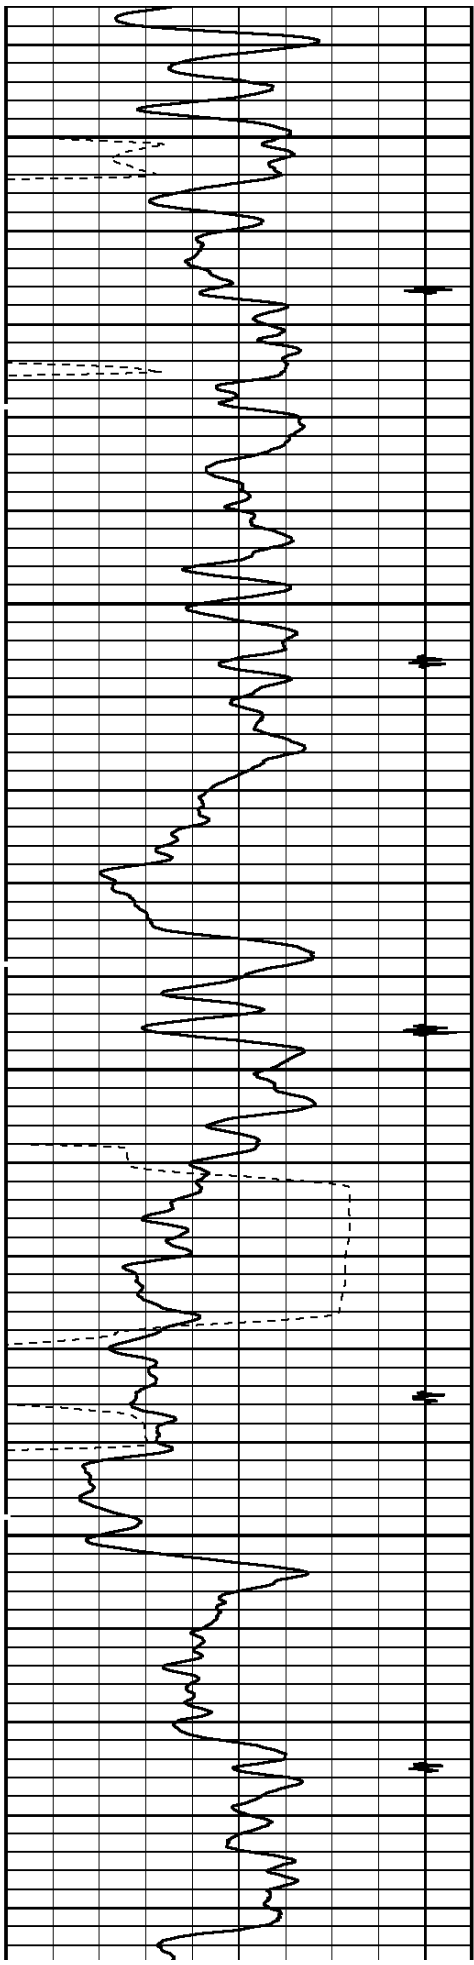

REMARKS

MAIN PASS

DEPTH SCALE: 5":100'

VERSION: 80214133R"

MAIN PASS

132989 MAIN

FINISH DEPTH: 1072.0 Feet DIRECTION: UP DATE: 08/04/2008 TIME: 11:11 MODE: TRACE PLAYBACK

Collar Locator											
4000	Millivolts	-440									
Gamma Ray						AMPLITUDE 3FT X5			FREE PIPE GATE		
0	API	150				0	Millivolts	20	200	Microseconds	1200
TRAVEL TIME 3FT			Tension			AMPLITUDE 3FT			VARIABLE DENSITY 5FT		
305	Microseconds	205	0	2000	0	Millivolts	100	200	Microseconds	1200	

2300

2400

2500

2600

2700

2800

2900

3000

6700

6800

6900

7000

7100

7200

7300

7400

TRAVEL TIME 3FT		Tension		AMPLITUDE 3FT		VARIABLE DENSITY 5FT	
305	Microseconds	205	0	2000	0	100	200
Gamma Ray				AMPLITUDE 3FT X5		FREE PIPE GATE	
0	API	150	0	20	200	200	1200
Collar Locator							
4000	Millivolts	-440					