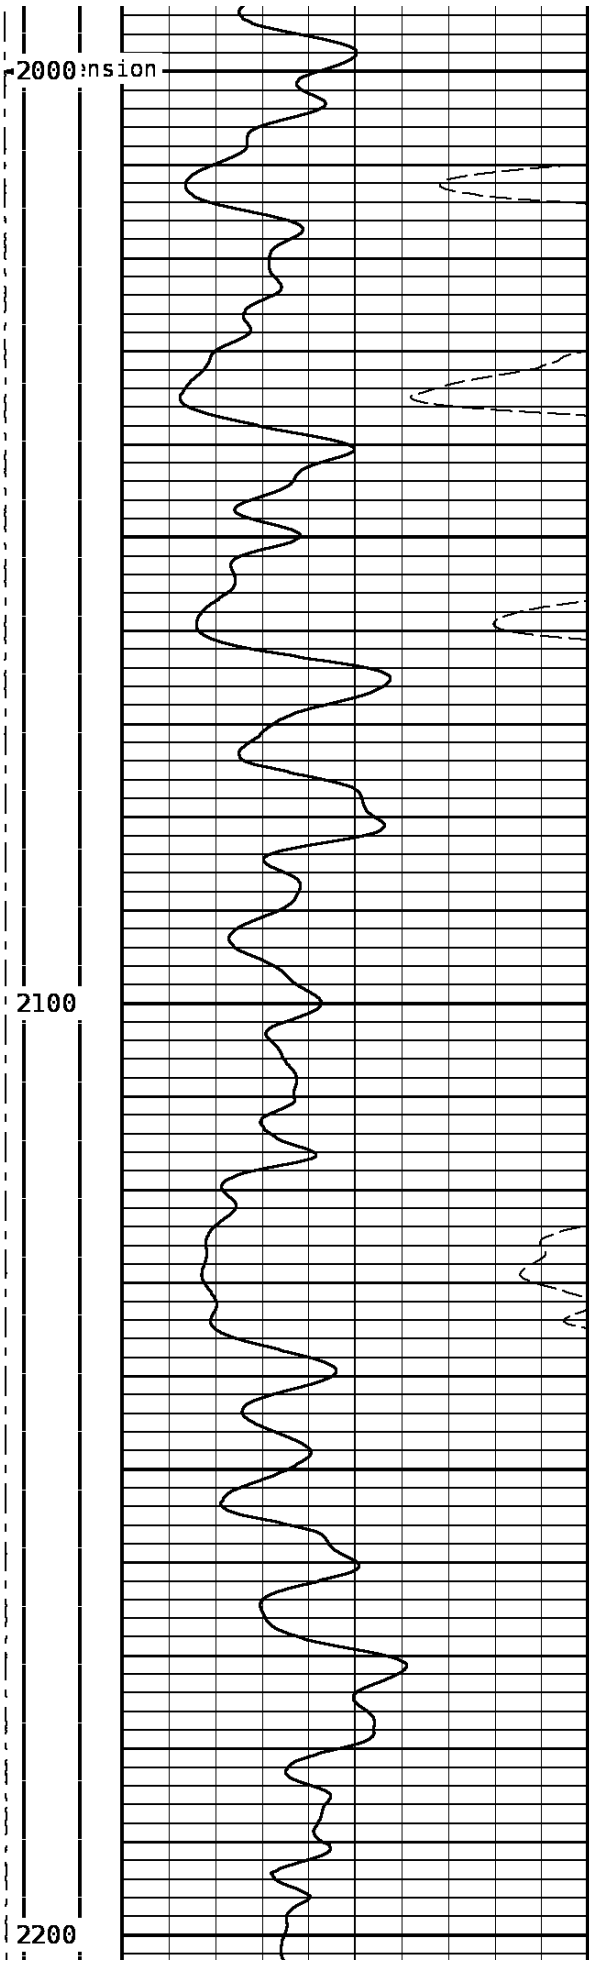

REMARKS

MAIN PASS

DEPTH SCALE: 5":100'

VERSION: 80214133R"

MAIN PASS

132989 MAIN

FINISH DEPTH: 1072.0 Feet DIRECTION: UP DATE: 08/04/2008 TIME: 11:11 MODE: TRACE PLAYBACK

Collar Locator											
4000	Millivolts	-440									
Gamma Ray						AMPLITUDE 3FT X5			FREE PIPE GATE		
0	API	150				0	Millivolts	20	200	Microseconds	1200
TRAVEL TIME 3FT			Tension			AMPLITUDE 3FT			VARIABLE DENSITY 5FT		
305	Microseconds	205	0	2000	0	Millivolts	100	200	Microseconds	1200	

1200

1300

1400

1500

1600

1700

1800
1900
TRAVEL TIME 3FT
Collar Locator

AMPLITUDE 3FT

2300

2400

2500

2600

2700

2800

2900

3000