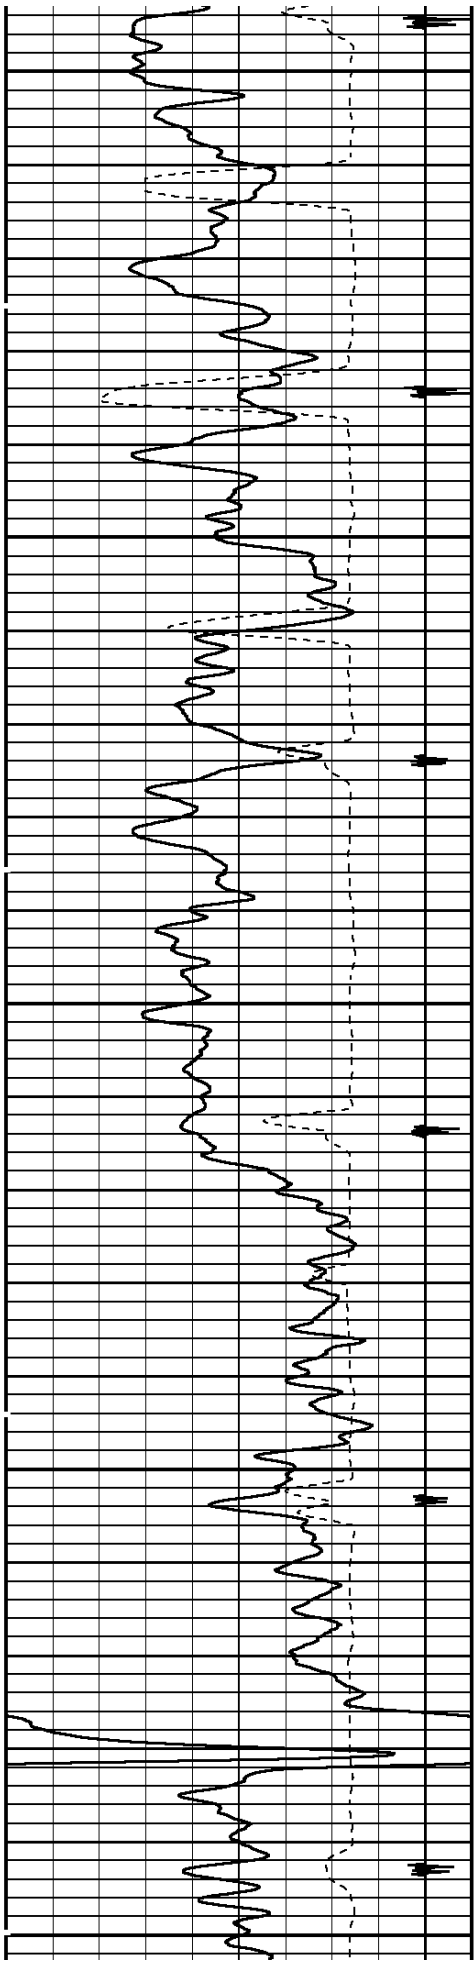

REMARKS

MAIN PASS

DEPTH SCALE: 5":100'

VERSION: 80214133R"

MAIN PASS

132989 MAIN

FINISH DEPTH: 1072.0 Feet DIRECTION: UP DATE: 08/04/2008 TIME: 11:11 MODE: TRACE PLAYBACK

Collar Locator											
4000	Millivolts	-440									
Gamma Ray						AMPLITUDE 3FT X5			FREE PIPE GATE		
0	API	150				0	Millivolts	20	200	Microseconds	1200
TRAVEL TIME 3FT			Tension			AMPLITUDE 3FT			VARIABLE DENSITY 5FT		
305	Microseconds	205	0	2000	0	Millivolts	100	200	Microseconds	1200	

1200

1300

1400

1500

1600

1700

1800
1900
TRAVEL TIME 3FT
Collar Locator

AMPLITUDE 3FT

2300

2400

2500

2600

2700

2800

2900

3000