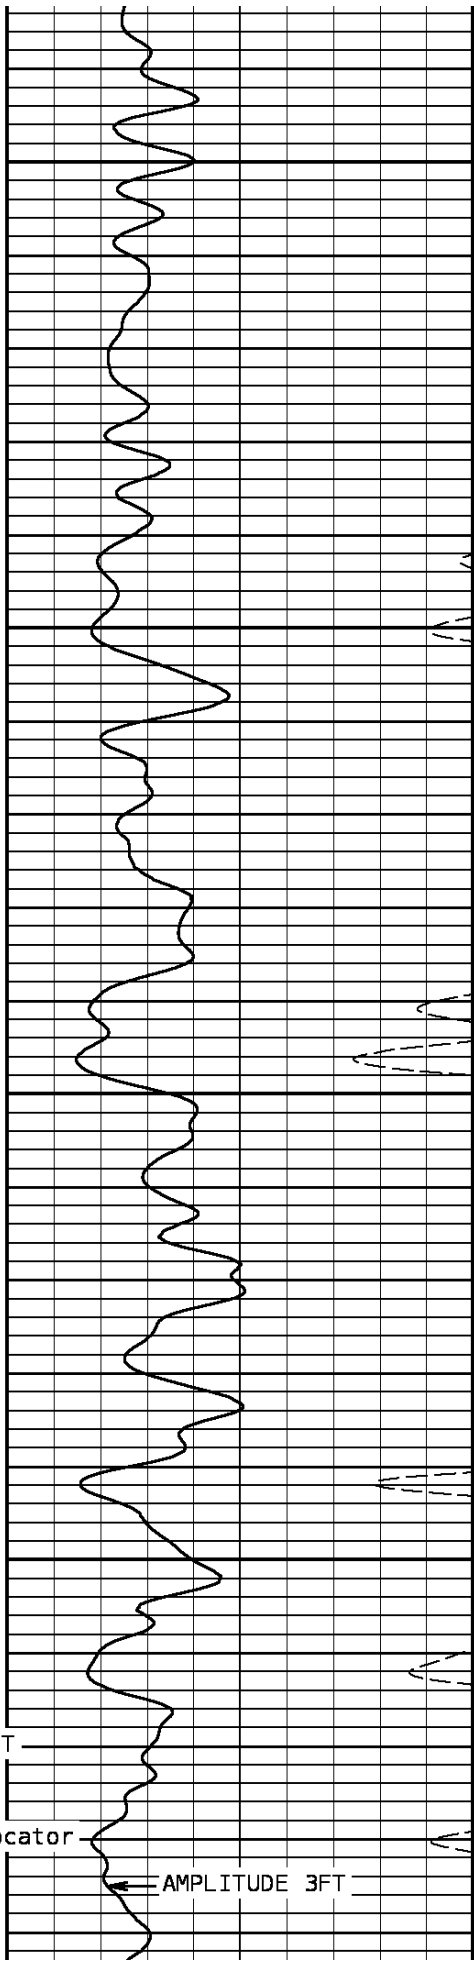

REMARKS

MAIN PASS

DEPTH SCALE: 5":100'

VERSION: 80214133R"

MAIN PASS

132989 MAIN

FINISH DEPTH: 1072.0 Feet DIRECTION: UP DATE: 08/04/2008 TIME: 11:11 MODE: TRACE PLAYBACK

Collar Locator											
4000	Millivolts	-440									
Gamma Ray						AMPLITUDE 3FT X5			FREE PIPE GATE		
0	API	150				0	Millivolts	20	200	Microseconds	1200
TRAVEL TIME 3FT			Tension			AMPLITUDE 3FT			VARIABLE DENSITY 5FT		
305	Microseconds	205	0	2000	0	Millivolts	100	200	Microseconds	1200	

1200

1300

1400

1500

1600

1700

1800
1900
TRAVEL TIME 3FT
Collar Locator

AMPLITUDE 3FT

2300

2400

2500

2600

2700

2800

2900

3000