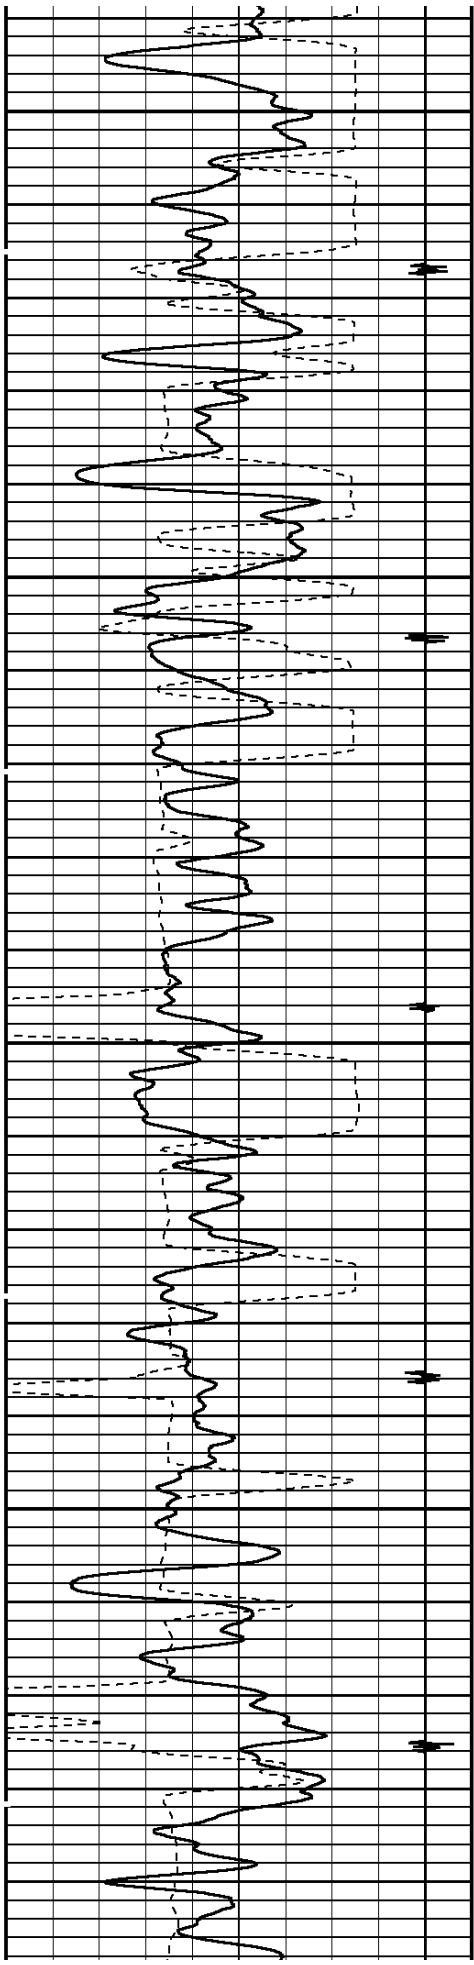

REMARKS

MAIN PASS

DEPTH SCALE: 5":100'

VERSION: 80214133R"

MAIN PASS

132989 MAIN

FINISH DEPTH: 1072.0 Feet DIRECTION: UP DATE: 08/04/2008 TIME: 11:11 MODE: TRACE PLAYBACK

Collar Locator											
4000	Millivolts	-440									
Gamma Ray						AMPLITUDE 3FT X5			FREE PIPE GATE		
0	API	150				0	Millivolts	20	200	Microseconds	1200
TRAVEL TIME 3FT			Tension			AMPLITUDE 3FT			VARIABLE DENSITY 5FT		
305	Microseconds	205	0	2000	0	Millivolts	100	200	Microseconds	1200	

2300

2400

2500

2600

2700

2800

2900

3000

4900

5000

5100

5200

5300

5400

5500

5600

5700

5800

5900

6200

6300

6400

6500

6600