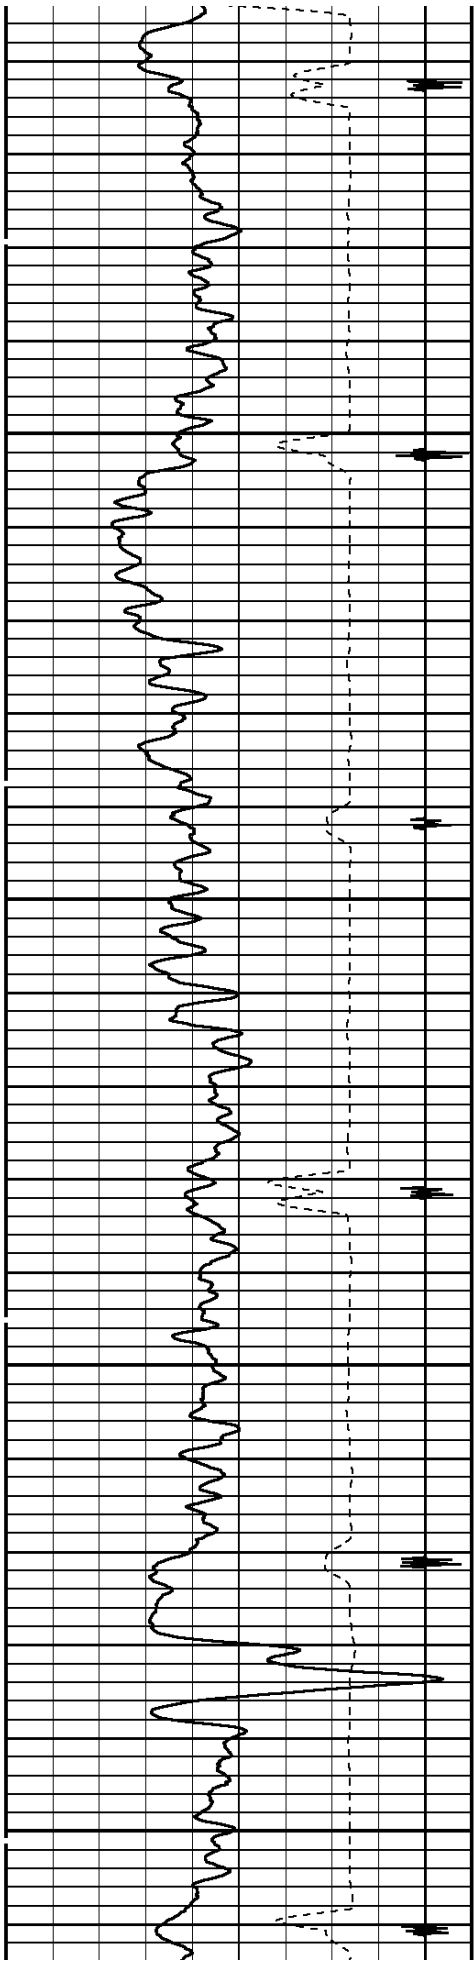

REMARKS

MAIN PASS

DEPTH SCALE: 5":100'

VERSION: 80214133R"

MAIN PASS

132989 MAIN

FINISH DEPTH: 1072.0 Feet DIRECTION: UP DATE: 08/04/2008 TIME: 11:11 MODE: TRACE PLAYBACK

Collar Locator											
4000	Millivolts	-440									
Gamma Ray						AMPLITUDE 3FT X5			FREE PIPE GATE		
0	API	150				0	Millivolts	20	200	Microseconds	1200
TRAVEL TIME 3FT			Tension			AMPLITUDE 3FT			VARIABLE DENSITY 5FT		
305	Microseconds	205	0	2000	0	Millivolts	100	200	Microseconds	1200	

1200

1300

1400

1500

1600

1700

1800
1900
TRAVEL TIME 3FT
Collar Locator

AMPLITUDE 3FT

2300

2400

2500

2600

2700

2800

2900

3000