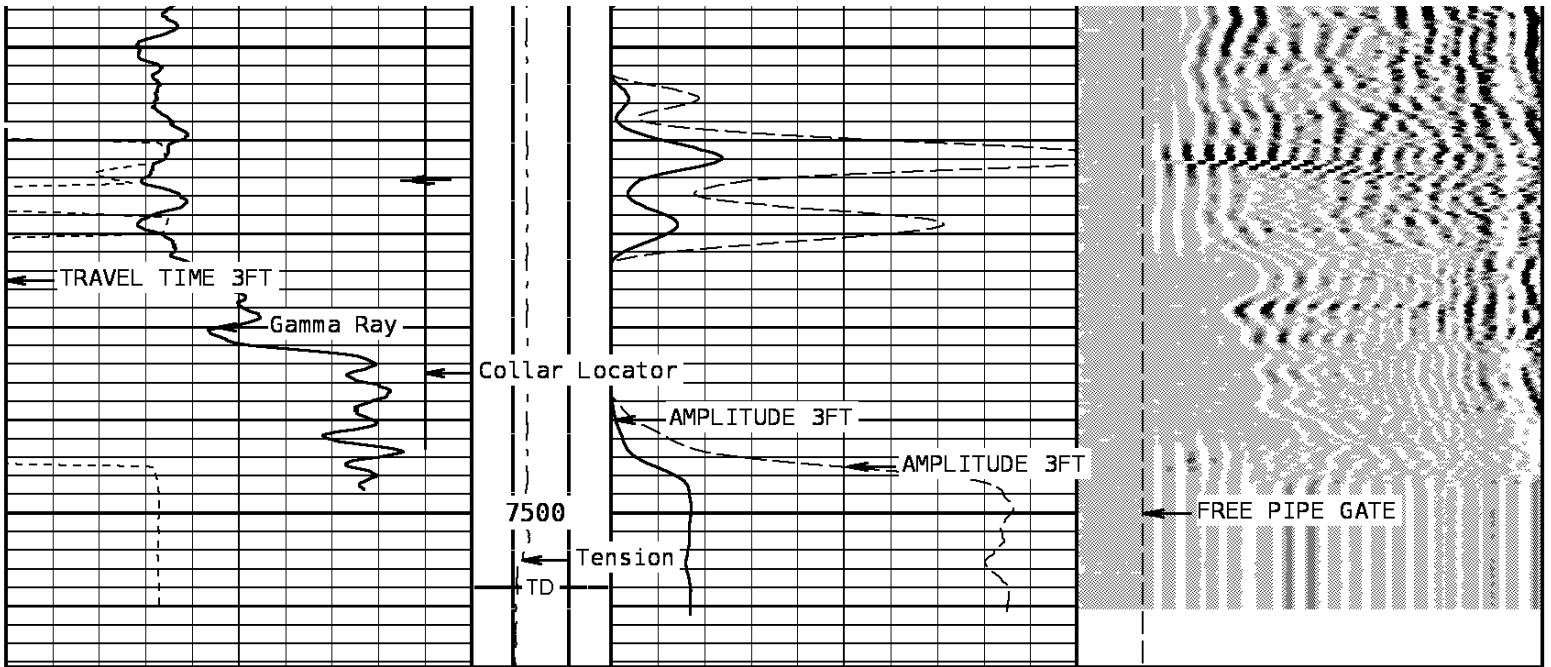

6700

6800

6900

7000

7100

7200

7300

7400

TRAVEL TIME 3FT		Tension		AMPLITUDE 3FT		VARIABLE DENSITY 5FT	
305	Microseconds	205	0	2000	0	100	200
Gamma Ray				AMPLITUDE 3FT X5		FREE PIPE GATE	
0	API	150	0	20	200	200	1200
Collar Locator							
4000	Millivolts	-440					

START DEPTH: **7516.6** DIRECTION: **UP** DATE: **08/04/2008** TIME: **11:11** MODE: **TRACE PLAYBACK**

132989 MAIN

MAIN PASS

DEPTH SCALE: **5":100'** VERSION: **80214133R"**

DEPTH SCALE: **5":100'** VERSION: **80214133R"**