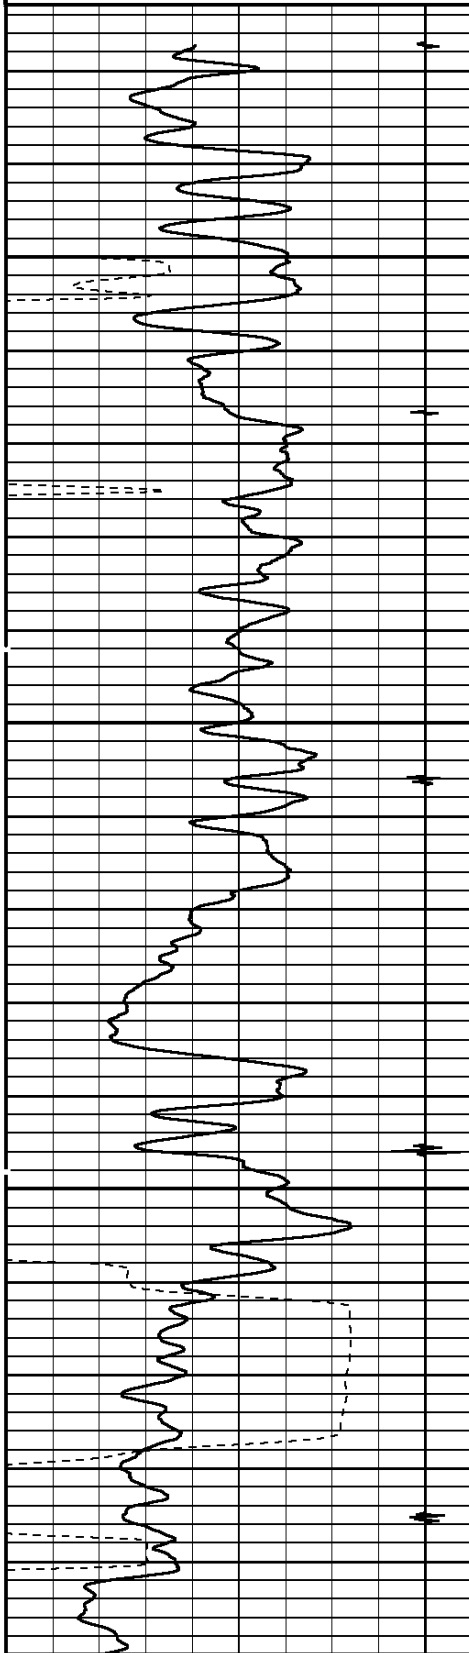

Collar Locator		
4000	Millivolts	-440
Gamma Ray		
0	API	150
TRAVEL TIME 3FT		
305	Microseconds	205

Tension	
0	2000

AMPLITUDE 3FT X5	
0	20
Millivolts	
AMPLITUDE 3FT	
0	100
Millivolts	

FREE PIPE GATE	
200	1200
Microseconds	
VARIABLE DENSITY 5FT	
200	1200
Microseconds	

7300

7400