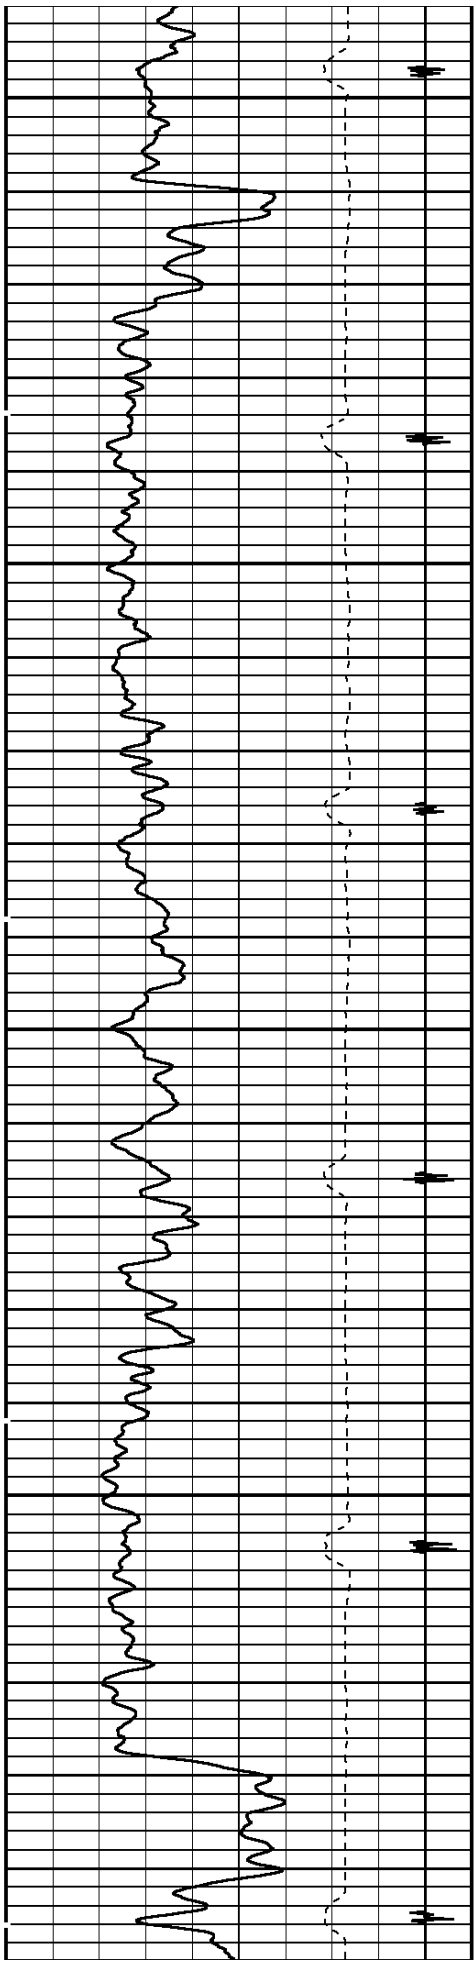

REMARKS

MAIN PASS

DEPTH SCALE: 5":100'

VERSION: 80214133R"

MAIN PASS

132989 MAIN

FINISH DEPTH: 1072.0 Feet DIRECTION: UP DATE: 08/04/2008 TIME: 11:11 MODE: TRACE PLAYBACK

Collar Locator											
4000	Millivolts	-440									
Gamma Ray						AMPLITUDE 3FT X5			FREE PIPE GATE		
0	API	150				0	Millivolts	20	200	Microseconds	1200
TRAVEL TIME 3FT			Tension			AMPLITUDE 3FT			VARIABLE DENSITY 5FT		
305	Microseconds	205	0	2000	0	Millivolts	100	200	Microseconds	1200	

1200

1300

1400

1500

1600

1700

1800
1900
TRAVEL TIME 3FT
Collar Locator

AMPLITUDE 3FT

2300

2400

2500

2600

2700

2800

2900

3000

3900

4000

4100

4200

4300

4300
4400
4500
TRAVEL TIME 3FT
Collar Locator
AMPLITUDE 3FT
AMPLITUDE 3FT
FREE PIPE GATE

Gamma Ray

TRAVEL TIME 3FT