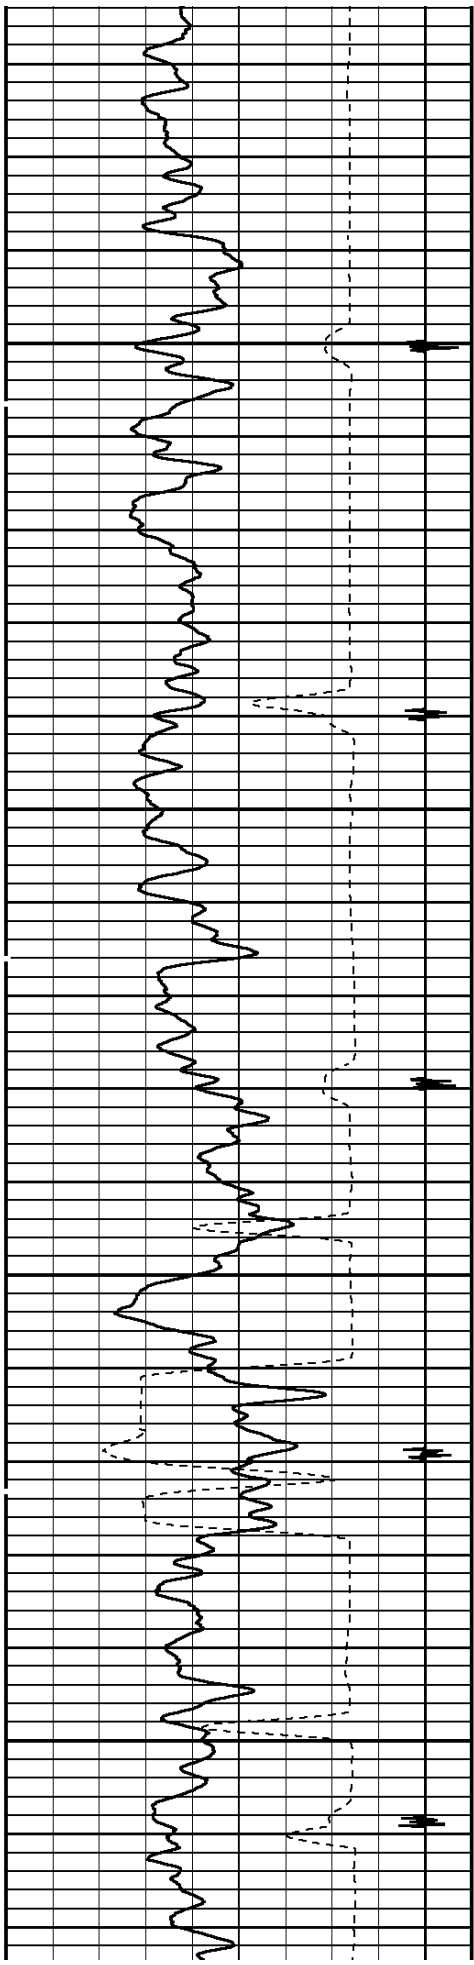

REMARKS

MAIN PASS

DEPTH SCALE: 5":100'

VERSION: 80214133R"

MAIN PASS

132989 MAIN

FINISH DEPTH: 1072.0 Feet DIRECTION: UP DATE: 08/04/2008 TIME: 11:11 MODE: TRACE PLAYBACK

Collar Locator											
4000	Millivolts	-440									
Gamma Ray						AMPLITUDE 3FT X5			FREE PIPE GATE		
0	API	150				0	Millivolts	20	200	Microseconds	1200
TRAVEL TIME 3FT			Tension			AMPLITUDE 3FT			VARIABLE DENSITY 5FT		
305	Microseconds	205	0	2000	0	Millivolts	100	200	Microseconds	1200	

1200

1300

1400

1500

1600

1700

1800
1900
TRAVEL TIME 3FT
Collar Locator

AMPLITUDE 3FT

2300

2400

2500

2600

2700

2800

2900

3000