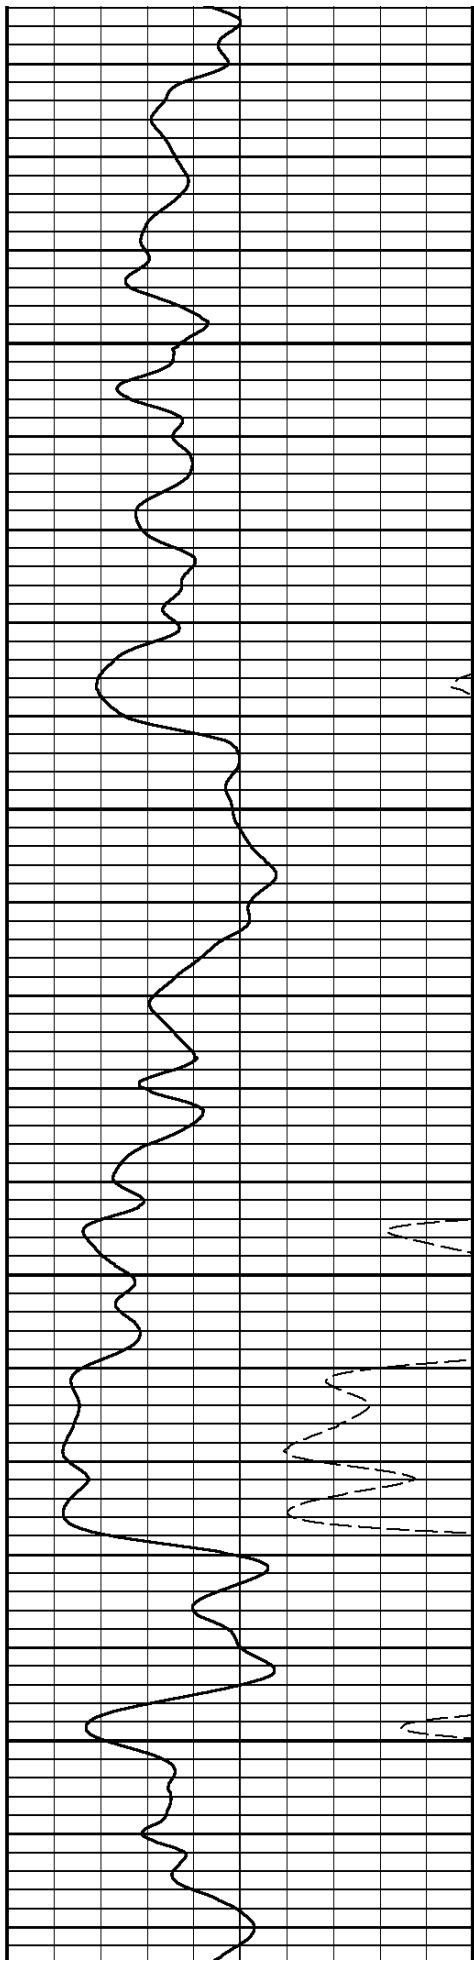

REMARKS

MAIN PASS

DEPTH SCALE: 5":100'

VERSION: 80214133R"

MAIN PASS

132989 MAIN

FINISH DEPTH: 1072.0 Feet DIRECTION: UP DATE: 08/04/2008 TIME: 11:11 MODE: TRACE PLAYBACK

Collar Locator											
4000	Millivolts	-440									
Gamma Ray						AMPLITUDE 3FT X5			FREE PIPE GATE		
0	API	150				0	Millivolts	20	200	Microseconds	1200
TRAVEL TIME 3FT			Tension			AMPLITUDE 3FT			VARIABLE DENSITY 5FT		
305	Microseconds	205	0	2000	0	Millivolts	100	200	Microseconds	1200	

1200

1300

1400

1500

1600

1700

1800
1900
TRAVEL TIME 3FT
Collar Locator

AMPLITUDE 3FT

2300

2400

2500

2600

2700

2800

2900

3000