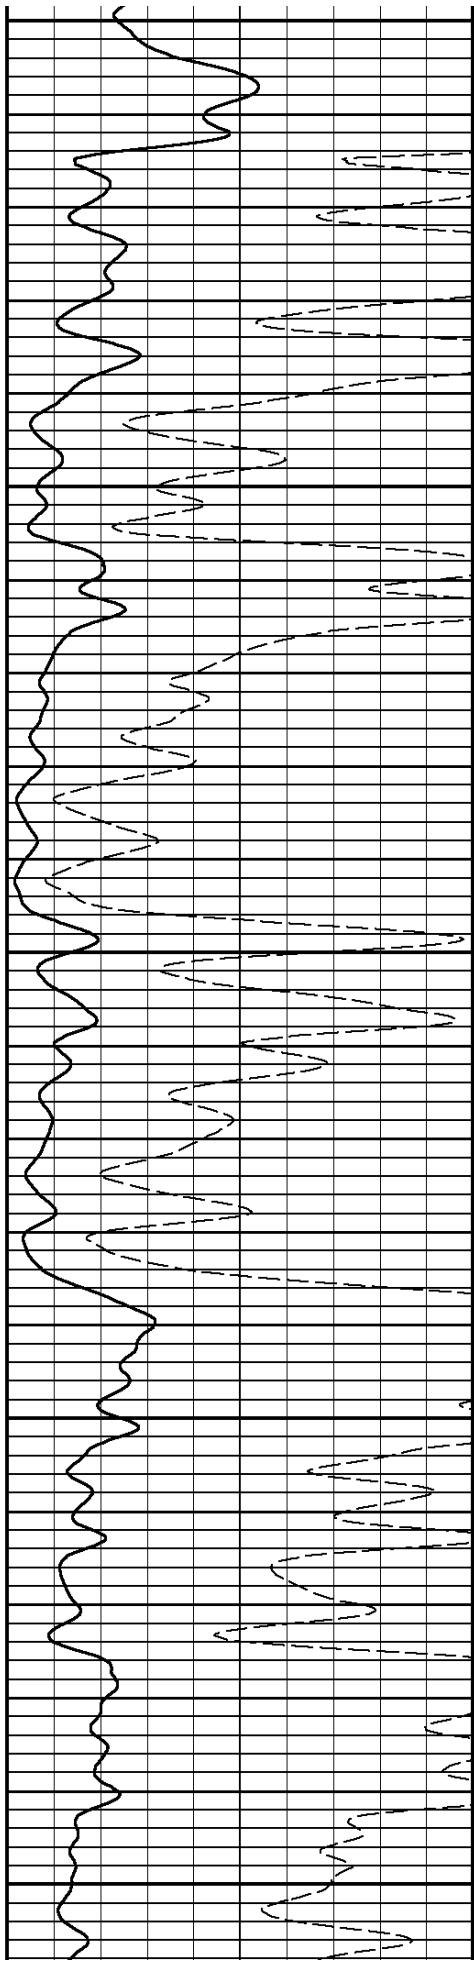

REMARKS

MAIN PASS

DEPTH SCALE: 5":100'

VERSION: 80214133R"

MAIN PASS

132989 MAIN

FINISH DEPTH: 1072.0 Feet DIRECTION: UP DATE: 08/04/2008 TIME: 11:11 MODE: TRACE PLAYBACK

Collar Locator											
4000	Millivolts	-440									
Gamma Ray						AMPLITUDE 3FT X5			FREE PIPE GATE		
0	API	150				0	Millivolts	20	200	Microseconds	1200
TRAVEL TIME 3FT			Tension			AMPLITUDE 3FT			VARIABLE DENSITY 5FT		
305	Microseconds	205	0	2000	0	Millivolts	100	200	Microseconds	1200	

2300

2400

2500

2600

2700

2800

2900

3000

4900

5000

5100

5200

5300

5400

5500

5600