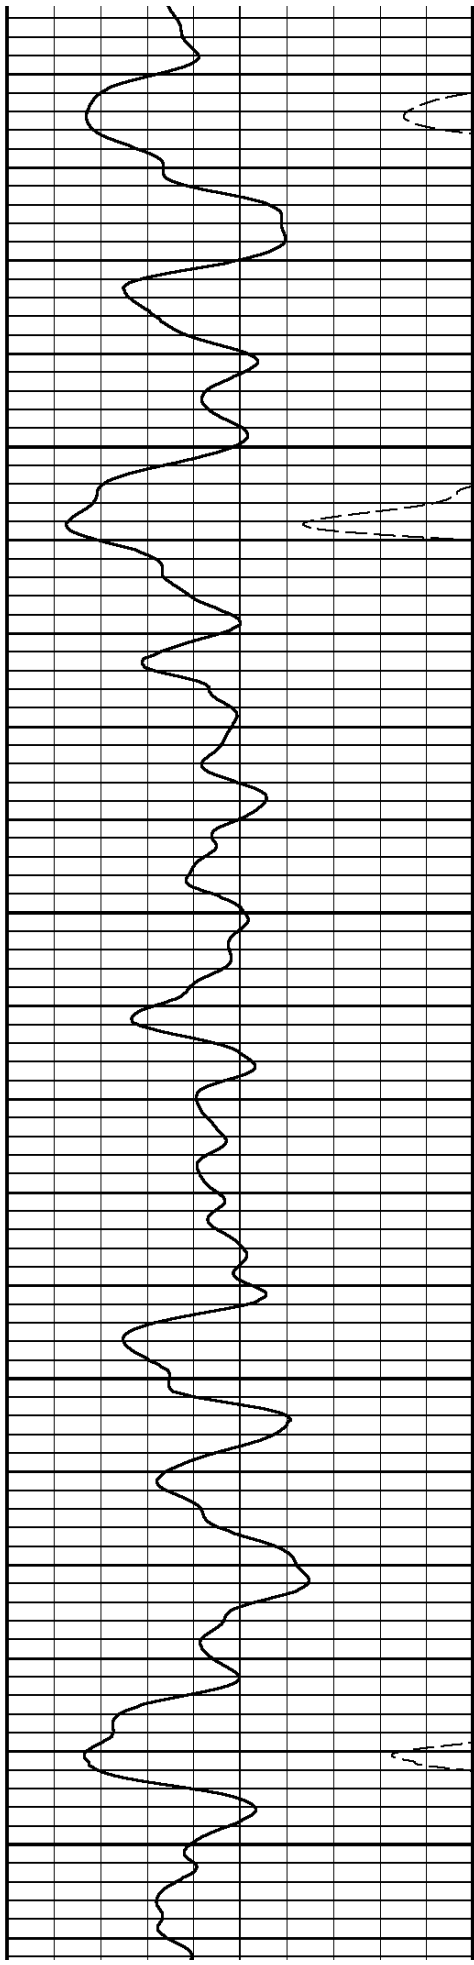

REMARKS

MAIN PASS

DEPTH SCALE: 5":100'

VERSION: 80214133R"

MAIN PASS

132989 MAIN

FINISH DEPTH: 1072.0 Feet DIRECTION: UP DATE: 08/04/2008 TIME: 11:11 MODE: TRACE PLAYBACK

Collar Locator											
4000	Millivolts	-440									
Gamma Ray						AMPLITUDE 3FT X5			FREE PIPE GATE		
0	API	150				0	Millivolts	20	200	Microseconds	1200
TRAVEL TIME 3FT			Tension			AMPLITUDE 3FT			VARIABLE DENSITY 5FT		
305	Microseconds	205	0	2000	0	Millivolts	100	200	Microseconds	1200	

1200

1300

1400

1500

1600

1700

1800
1900
TRAVEL TIME 3FT
Collar Locator

AMPLITUDE 3FT

2300

2400

2500

2600

2700

2800

2900

3000