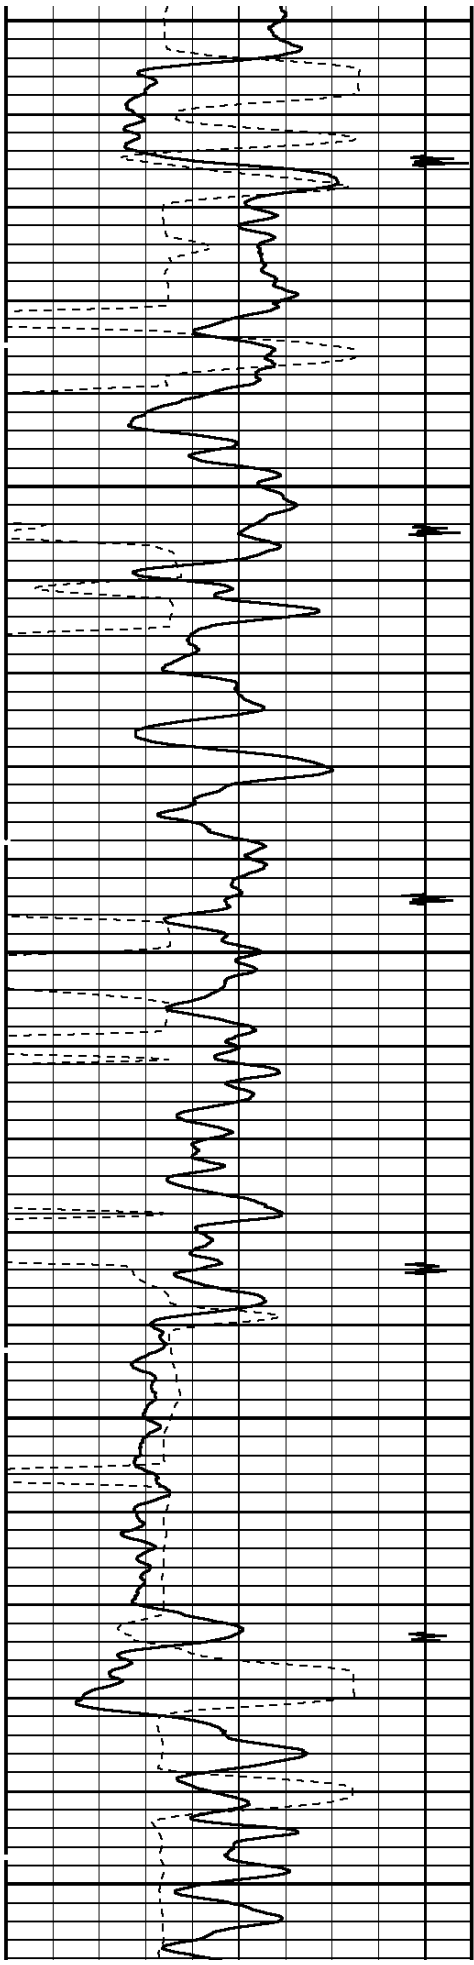

REMARKS

MAIN PASS

DEPTH SCALE: 5":100'

VERSION: 80214133R"

MAIN PASS

132989 MAIN

FINISH DEPTH: 1072.0 Feet DIRECTION: UP DATE: 08/04/2008 TIME: 11:11 MODE: TRACE PLAYBACK

Collar Locator											
4000	Millivolts	-440									
Gamma Ray						AMPLITUDE 3FT X5			FREE PIPE GATE		
0	API	150				0	Millivolts	20	200	Microseconds	1200
TRAVEL TIME 3FT			Tension			AMPLITUDE 3FT			VARIABLE DENSITY 5FT		
305	Microseconds	205	0	2000	0	Millivolts	100	200	Microseconds	1200	

2300

2400

2500

2600

2700

2800

2900

3000

4900

5000

5100

5200

5300

5400

5500

5600

5700

5800

5900

6200

6300

6400

6500

6600