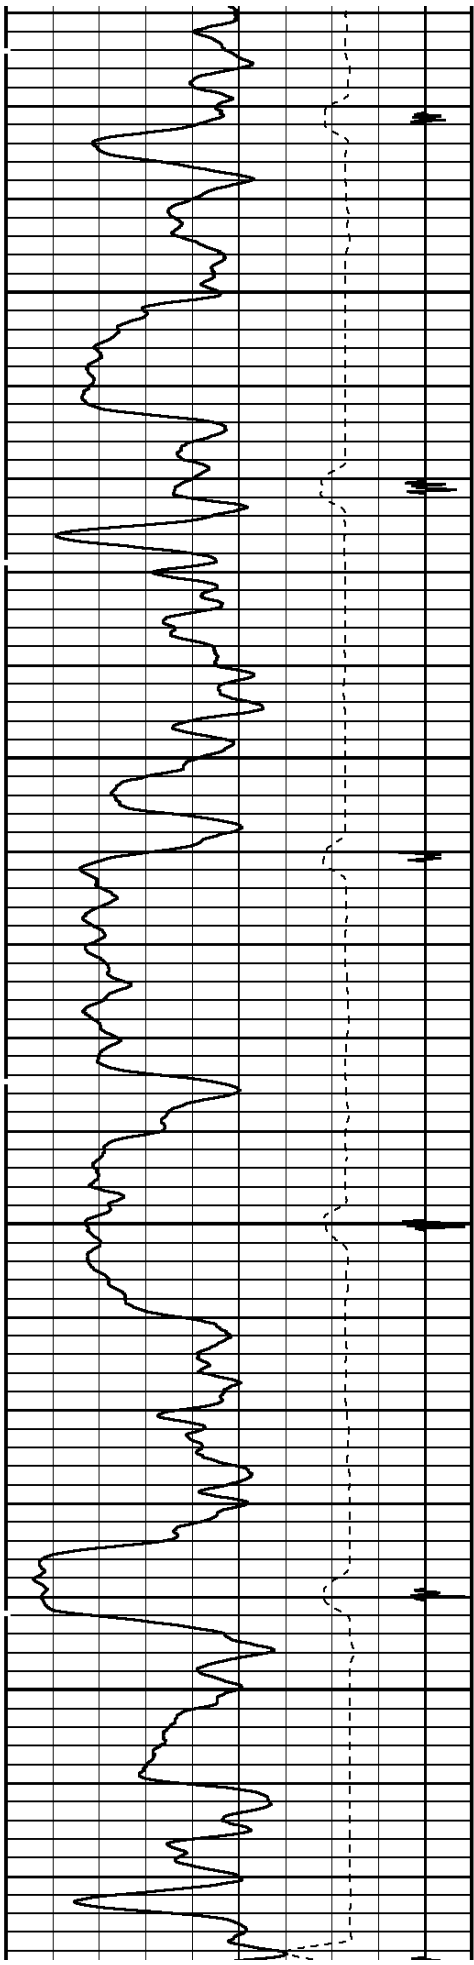

REMARKS

MAIN PASS

DEPTH SCALE: 5":100'

VERSION: 80214133R"

MAIN PASS

132989 MAIN

FINISH DEPTH: 1072.0 Feet DIRECTION: UP DATE: 08/04/2008 TIME: 11:11 MODE: TRACE PLAYBACK

Collar Locator											
4000	Millivolts	-440									
Gamma Ray						AMPLITUDE 3FT X5			FREE PIPE GATE		
0	API	150				0	Millivolts	20	200	Microseconds	1200
TRAVEL TIME 3FT			Tension			AMPLITUDE 3FT			VARIABLE DENSITY 5FT		
305	Microseconds	205	0	2000	0	Millivolts	100	200	Microseconds	1200	

2300

2400

2500

2600

2700

2800

2900

3000

Collar Locator

AMPLITUDE 3FT

AMPLITUDE 3FT

FREE PIPE GATE

ension

4600

4700

4800

4900

5000

5100

5200

5300

5400

5500

5600