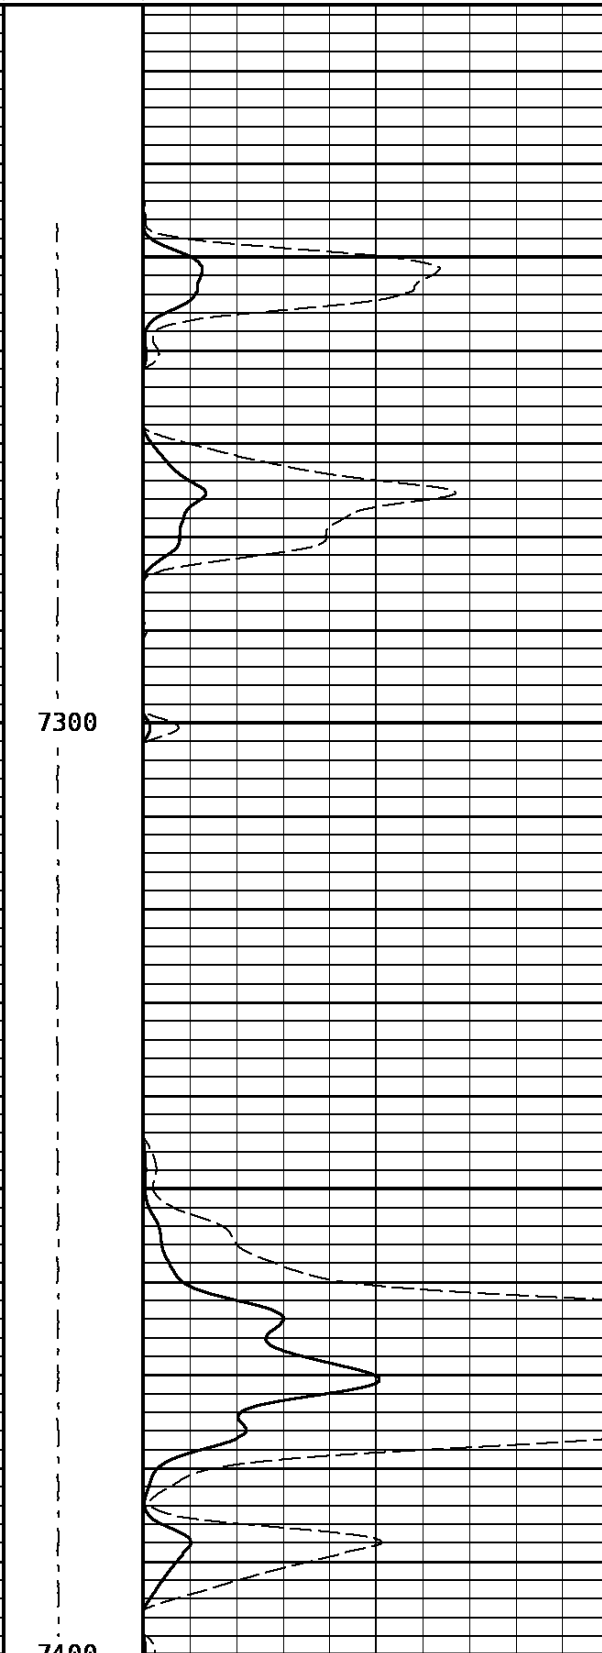

Collar Locator		
4000	Millivolts	-440
Gamma Ray		
0	API	150
TRAVEL TIME 3FT		
305	Microseconds	205

Tension	
0	2000

AMPLITUDE 3FT X5	
0	20
Millivolts	
AMPLITUDE 3FT	
0	100
Millivolts	

FREE PIPE GATE	
200	1200
Microseconds	
VARIABLE DENSITY 5FT	
200	1200
Microseconds	

7300

7400