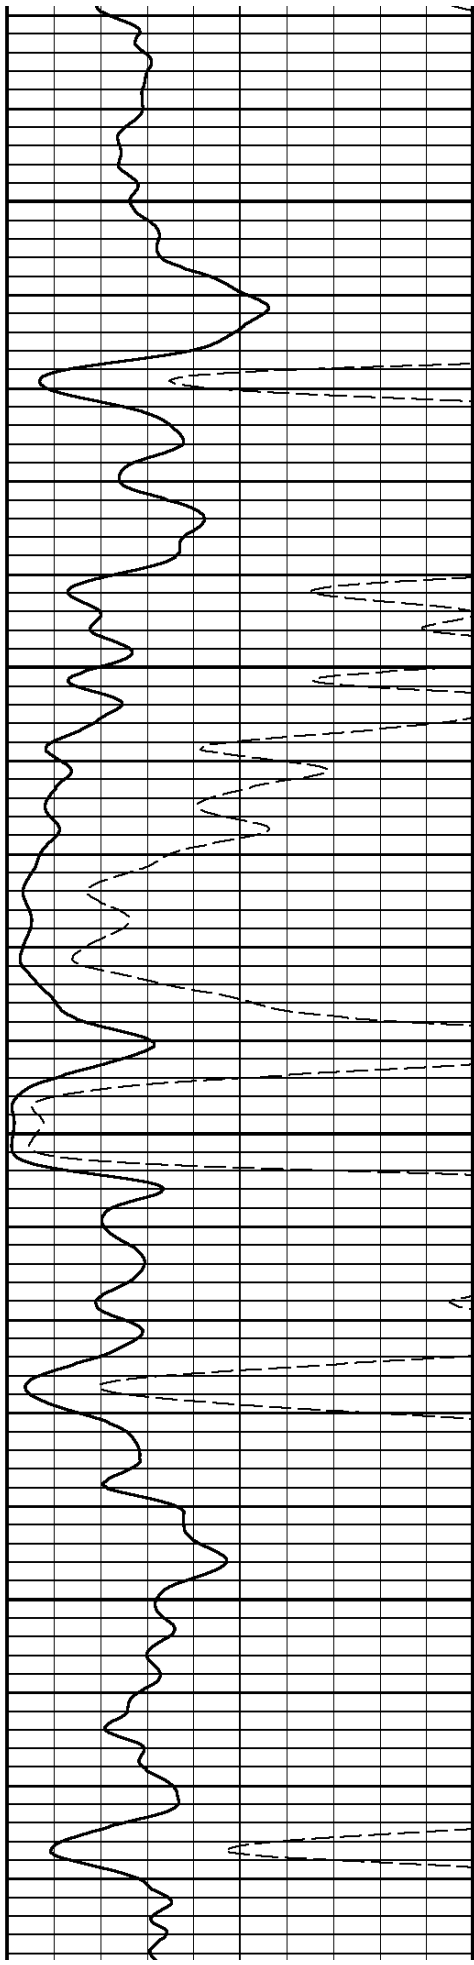

REMARKS

MAIN PASS

DEPTH SCALE: 5":100'

VERSION: 80214133R"

MAIN PASS

132989 MAIN

FINISH DEPTH: 1072.0 Feet DIRECTION: UP DATE: 08/04/2008 TIME: 11:11 MODE: TRACE PLAYBACK

Collar Locator											
4000	Millivolts	-440									
Gamma Ray						AMPLITUDE 3FT X5			FREE PIPE GATE		
0	API	150				0	Millivolts	20	200	Microseconds	1200
TRAVEL TIME 3FT			Tension			AMPLITUDE 3FT			VARIABLE DENSITY 5FT		
305	Microseconds	205	0	2000	0	Millivolts	100	200	Microseconds	1200	

2300

2400

2500

2600

2700

2800

2900

3000

Collar Locator

AMPLITUDE 3FT

AMPLITUDE 3FT

FREE PIPE GATE

ension

4600

4700

4800

4900

5000

5100

5200

5300

5400

5500

5600