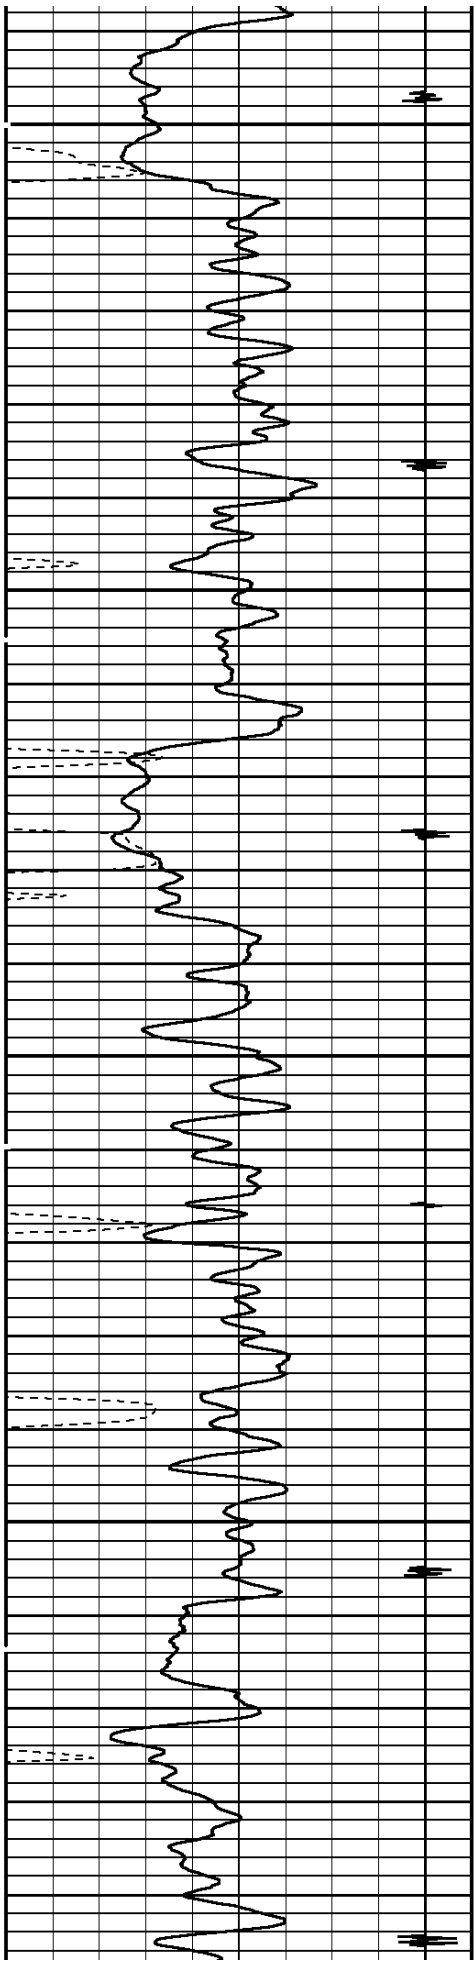

REMARKS

MAIN PASS

DEPTH SCALE: 5":100'

VERSION: 80214133R"

MAIN PASS

132989 MAIN

FINISH DEPTH: 1072.0 Feet DIRECTION: UP DATE: 08/04/2008 TIME: 11:11 MODE: TRACE PLAYBACK

Collar Locator											
4000	Millivolts	-440									
Gamma Ray						AMPLITUDE 3FT X5			FREE PIPE GATE		
0	API	150				0	Millivolts	20	200	Microseconds	1200
TRAVEL TIME 3FT			Tension			AMPLITUDE 3FT			VARIABLE DENSITY 5FT		
305	Microseconds	205	0	2000	0	Millivolts	100	200	Microseconds	1200	

2300

2400

2500

2600

2700

2800

2900

3000

4900

5000

5100

5200

5300

5400

5500

5600

5700

5800

5900

6200

6300

6400

6500

6600