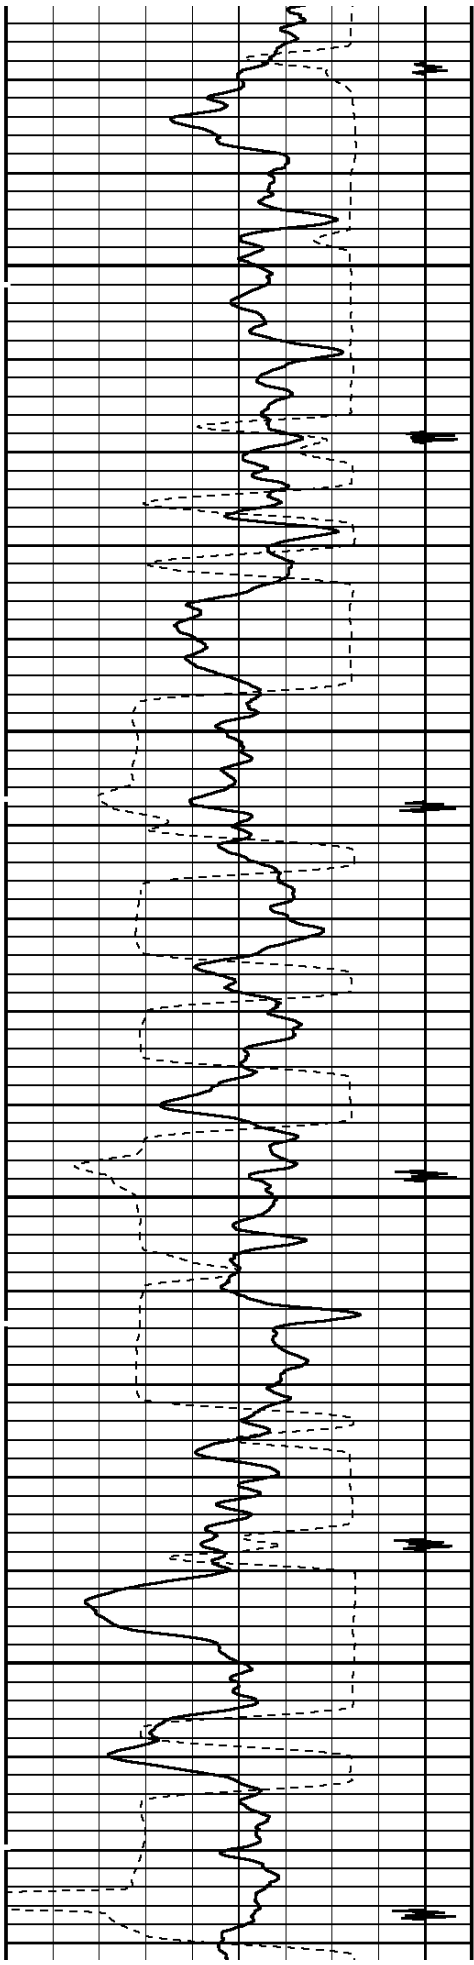

REMARKS

MAIN PASS

DEPTH SCALE: 5":100'

VERSION: 80214133R"

MAIN PASS

132989 MAIN

FINISH DEPTH: 1072.0 Feet DIRECTION: UP DATE: 08/04/2008 TIME: 11:11 MODE: TRACE PLAYBACK

Collar Locator											
4000	Millivolts	-440									
Gamma Ray						AMPLITUDE 3FT X5			FREE PIPE GATE		
0	API	150				0	Millivolts	20	200	Microseconds	1200
TRAVEL TIME 3FT			Tension			AMPLITUDE 3FT			VARIABLE DENSITY 5FT		
305	Microseconds	205	0	2000	0	Millivolts	100	200	Microseconds	1200	

1200

1300

1400

1500

1600

1700

1800
1900
TRAVEL TIME 3FT
Collar Locator

AMPLITUDE 3FT

2300

2400

2500

2600

2700

2800

2900

3000

3900

4000

4100

4200

4300

4300
4400
4500
TRAVEL TIME 3FT
Collar Locator
AMPLITUDE 3FT
AMPLITUDE 3FT
FREE PIPE GATE

Gamma Ray

TRAVEL TIME 3FT