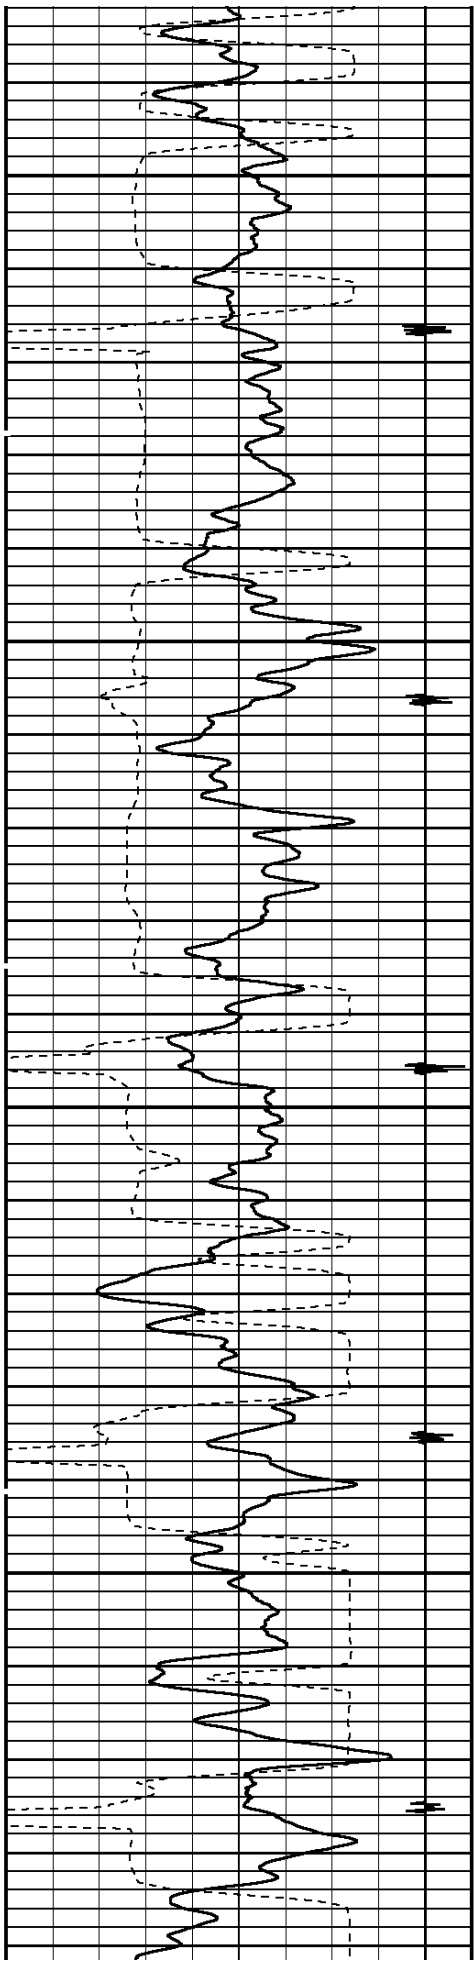

REMARKS

MAIN PASS

DEPTH SCALE: 5":100'

VERSION: 80214133R"

MAIN PASS

132989 MAIN

FINISH DEPTH: 1072.0 Feet DIRECTION: UP DATE: 08/04/2008 TIME: 11:11 MODE: TRACE PLAYBACK

Collar Locator											
4000	Millivolts	-440									
Gamma Ray						AMPLITUDE 3FT X5			FREE PIPE GATE		
0	API	150				0	Millivolts	20	200	Microseconds	1200
TRAVEL TIME 3FT			Tension			AMPLITUDE 3FT			VARIABLE DENSITY 5FT		
305	Microseconds	205	0	2000	0	Millivolts	100	200	Microseconds	1200	

1200

1300

1400

1500

1600

1700

1800
1900
TRAVEL TIME 3FT
Collar Locator

AMPLITUDE 3FT

2300

2400

2500

2600

2700

2800

2900

3000