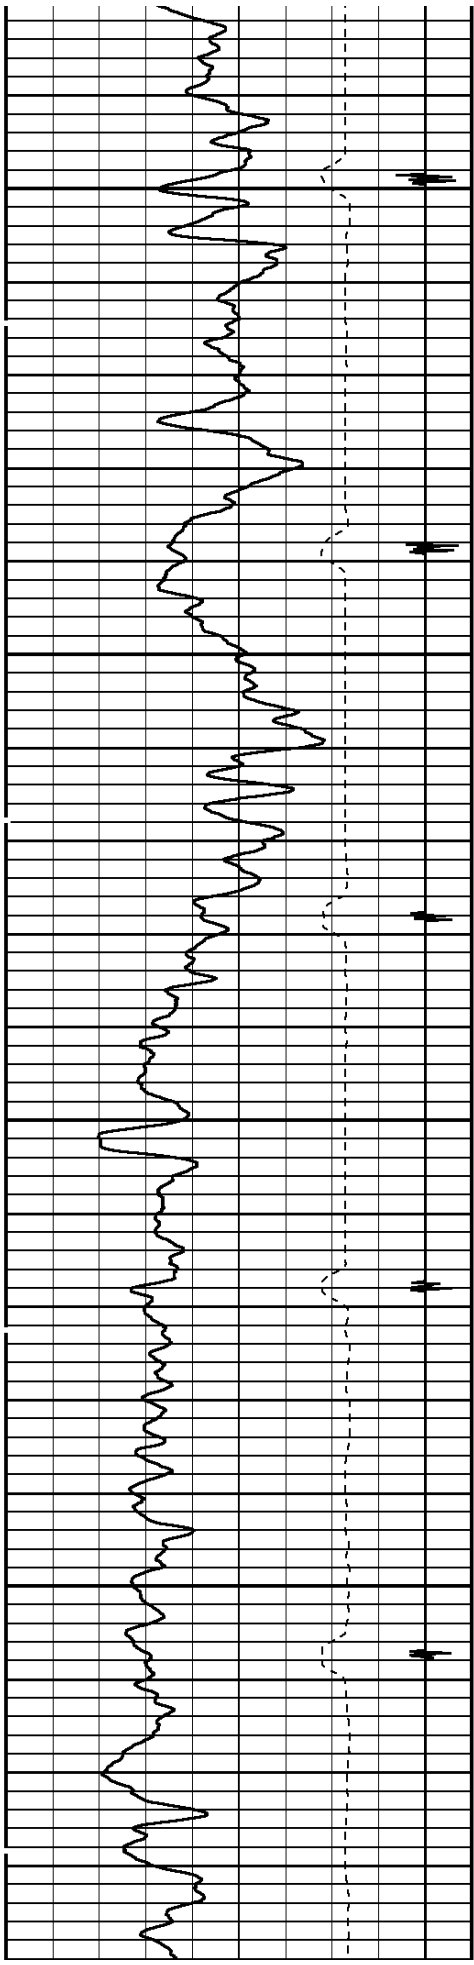

REMARKS

MAIN PASS

DEPTH SCALE: 5":100'

VERSION: 80214133R"

MAIN PASS

132989 MAIN

FINISH DEPTH: 1072.0 Feet DIRECTION: UP DATE: 08/04/2008 TIME: 11:11 MODE: TRACE PLAYBACK

Collar Locator											
4000	Millivolts	-440									
Gamma Ray						AMPLITUDE 3FT X5			FREE PIPE GATE		
0	API	150				0	Millivolts	20	200	Microseconds	1200
TRAVEL TIME 3FT			Tension			AMPLITUDE 3FT			VARIABLE DENSITY 5FT		
305	Microseconds	205	0	2000	0	Millivolts	100	200	Microseconds	1200	

1200

1300

1400

1500

1600

1700

1800
1900
TRAVEL TIME 3FT
Collar Locator

AMPLITUDE 3FT

2300

2400

2500

2600

2700

2800

2900

3000

3900

4000

4100

4200

4300

4300
4400
4500
TRAVEL TIME 3FT
Collar Locator
AMPLITUDE 3FT
AMPLITUDE 3FT
FREE PIPE GATE

Gamma Ray

TRAVEL TIME 3FT