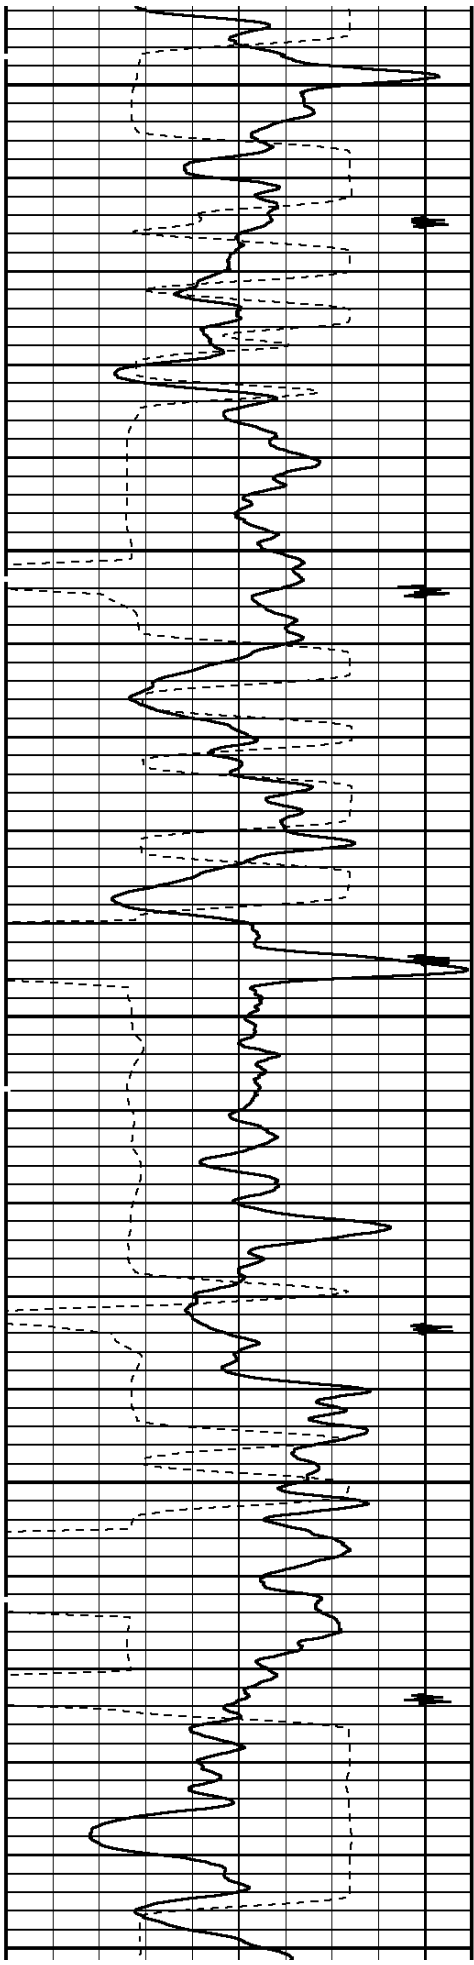

REMARKS

MAIN PASS

DEPTH SCALE: 5":100'

VERSION: 80214133R"

MAIN PASS

132989 MAIN

FINISH DEPTH: 1072.0 Feet DIRECTION: UP DATE: 08/04/2008 TIME: 11:11 MODE: TRACE PLAYBACK

Collar Locator											
4000	Millivolts	-440									
Gamma Ray						AMPLITUDE 3FT X5			FREE PIPE GATE		
0	API	150				0	Millivolts	20	200	Microseconds	1200
TRAVEL TIME 3FT			Tension			AMPLITUDE 3FT			VARIABLE DENSITY 5FT		
305	Microseconds	205	0	2000	0	Millivolts	100	200	Microseconds	1200	

1200

1300

1400

1500

1600

1700

1800
1900
TRAVEL TIME 3FT
Collar Locator

AMPLITUDE 3FT

2300

2400

2500

2600

2700

2800

2900

3000

3900

4000

4100

4200

4300

4300
4400
4500
TRAVEL TIME 3FT
Collar Locator
AMPLITUDE 3FT
AMPLITUDE 3FT
FREE PIPE GATE

Gamma Ray

TRAVEL TIME 3FT