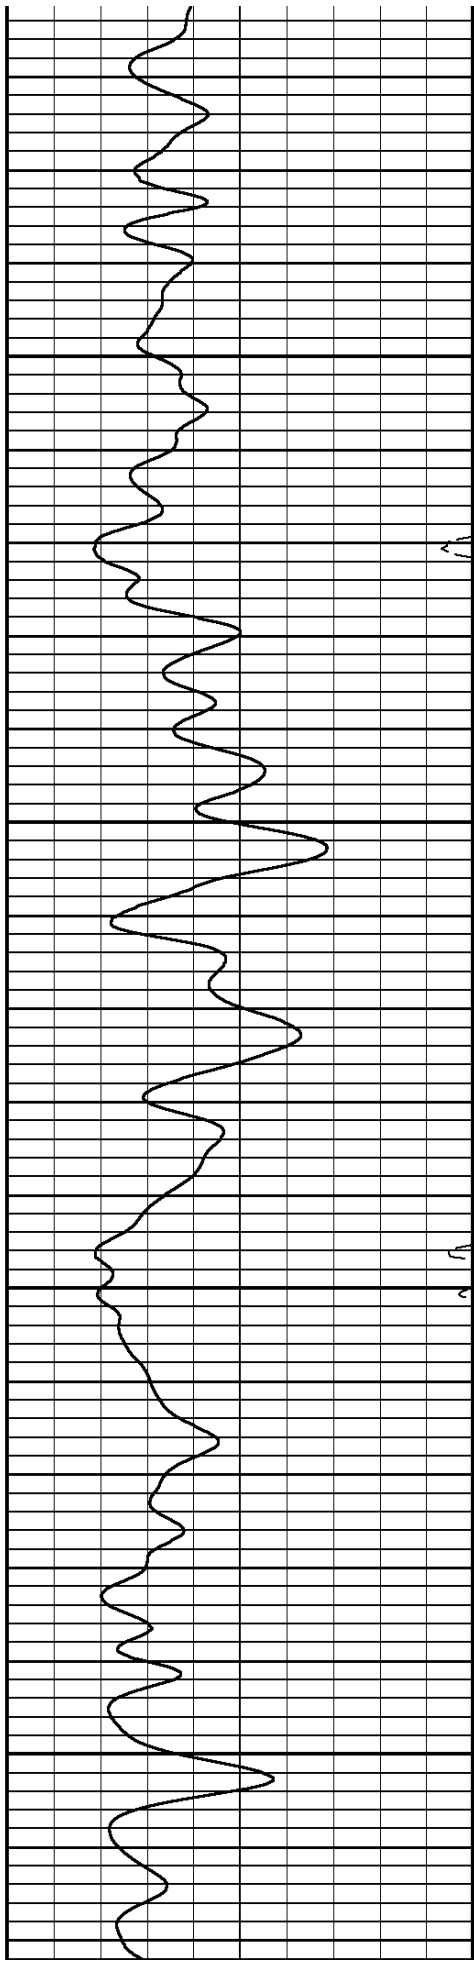

REMARKS

MAIN PASS

DEPTH SCALE: 5":100'

VERSION: 80214133R"

MAIN PASS

132989 MAIN

FINISH DEPTH: 1072.0 Feet DIRECTION: UP DATE: 08/04/2008 TIME: 11:11 MODE: TRACE PLAYBACK

Collar Locator											
4000	Millivolts	-440									
Gamma Ray						AMPLITUDE 3FT X5			FREE PIPE GATE		
0	API	150				0	Millivolts	20	200	Microseconds	1200
TRAVEL TIME 3FT			Tension			AMPLITUDE 3FT			VARIABLE DENSITY 5FT		
305	Microseconds	205	0	2000	0	Millivolts	100	200	Microseconds	1200	

1200

1300

1400

1500

1600

1700

1800
1900
TRAVEL TIME 3FT
Collar Locator

AMPLITUDE 3FT

2300

2400

2500

2600

2700

2800

2900

3000