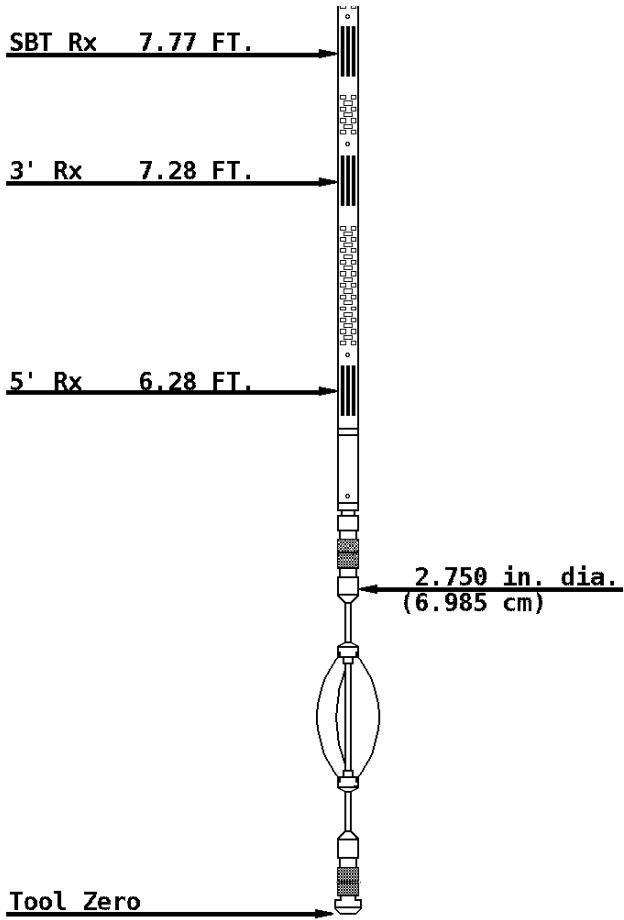

Tension	
0	2000

AMPLITUDE 3FT X5	
0	20
Millivolts	
AMPLITUDE 3FT	
0	100
Millivolts	

FREE PIPE GATE	
200	1200
Microseconds	
VARIABLE DENSITY 5FT	
200	1200
Microseconds	

7300

7400

7500

TRAVEL TIME 3FT		Tension	AMPLITUDE 3FT		VARIABLE DENSITY 5FT						
305	Microseconds		205	0	2000	0	Millivolts	100	200	Microseconds	1200
Gamma Ray			AMPLITUDE 3FT X5		FREE PIPE GATE						
0	API	150	0	0	Millivolts	20	200	0	Microseconds	1200	
Collar Locator											
4000	Millivolts	-440									

START DEPTH: 7515.2 DIRECTION: UP DATE: 08/04/2008 TIME: 08:44 MODE: TRACE PLAYBACK
 132989 Repeat

REPEAT PASS

DEPTH SCALE: 5":100' VERSION: 80214133R"

1 7/16 Adapter Head

Weight 2.2 LB.
 Length 2.54
 Max. Diameter 1.44 IN.

Total Stack Weight 223.0 LBS. in air
 Total Stack Length 27.83 FT.

Slim Hole Centralizer

Weight 15 lbs
 Length 2.49 FT.
 Max. Diameter 2.750 IN.

Collar Locator

Weight 39.8 LBS.
 Length 3.40 FT.
 Max. Diameter 2.75 IN.

Slim Hole Gamma Ray

Weight 39.8 LBS.
 Length 4.71 FT.
 Max. Diameter 2.750 IN.

Slim Hole Centralizer

Weight 22 LBS.
 Length 3.08 FT.
 Max. Diameter 2.750 IN.

Sector Bond

Weight 89.2 LBS.
 Length 10.32 FT.
 Max. Diameter 2.750 IN.