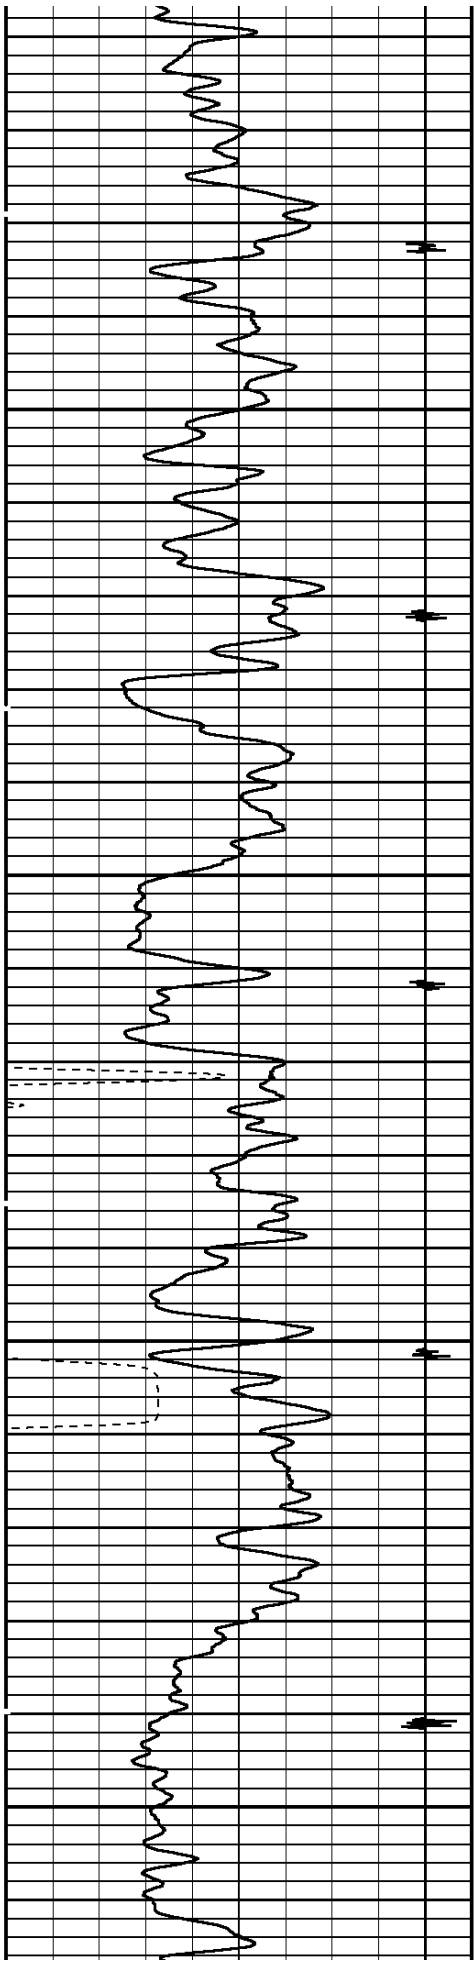

REMARKS

MAIN PASS

DEPTH SCALE: 5":100'

VERSION: 80214133R"

MAIN PASS

132989 MAIN

FINISH DEPTH: 1072.0 Feet DIRECTION: UP DATE: 08/04/2008 TIME: 11:11 MODE: TRACE PLAYBACK

Collar Locator											
4000	Millivolts	-440									
Gamma Ray						AMPLITUDE 3FT X5			FREE PIPE GATE		
0	API	150				0	Millivolts	20	200	Microseconds	1200
TRAVEL TIME 3FT			Tension			AMPLITUDE 3FT			VARIABLE DENSITY 5FT		
305	Microseconds	205	0	2000	0	Millivolts	100	200	Microseconds	1200	

2300

2400

2500

2600

2700

2800

2900

3000

4900

5000

5100

5200

5300

5400

5500

5600

5700

5800

5900

6200

6300

6400

6500

6600