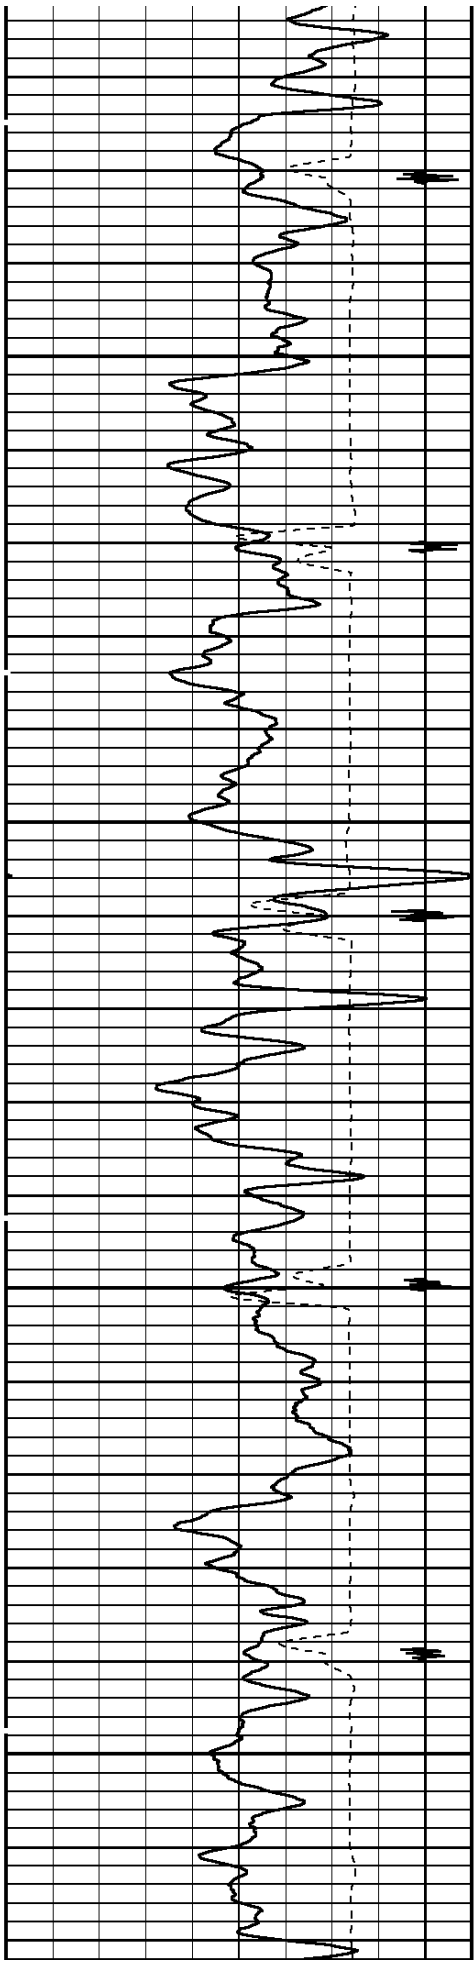

REMARKS

MAIN PASS

DEPTH SCALE: 5":100'

VERSION: 80214133R"

MAIN PASS

132989 MAIN

FINISH DEPTH: 1072.0 Feet DIRECTION: UP DATE: 08/04/2008 TIME: 11:11 MODE: TRACE PLAYBACK

Collar Locator											
4000	Millivolts	-440									
Gamma Ray						AMPLITUDE 3FT X5			FREE PIPE GATE		
0	API	150				0	Millivolts	20	200	Microseconds	1200
TRAVEL TIME 3FT			Tension			AMPLITUDE 3FT			VARIABLE DENSITY 5FT		
305	Microseconds	205	0	2000	0	Millivolts	100	200	Microseconds	1200	

1200

1300

1400

1500

1600

1700

1800
1900
TRAVEL TIME 3FT
Collar Locator

AMPLITUDE 3FT

2300

2400

2500

2600

2700

2800

2900

3000