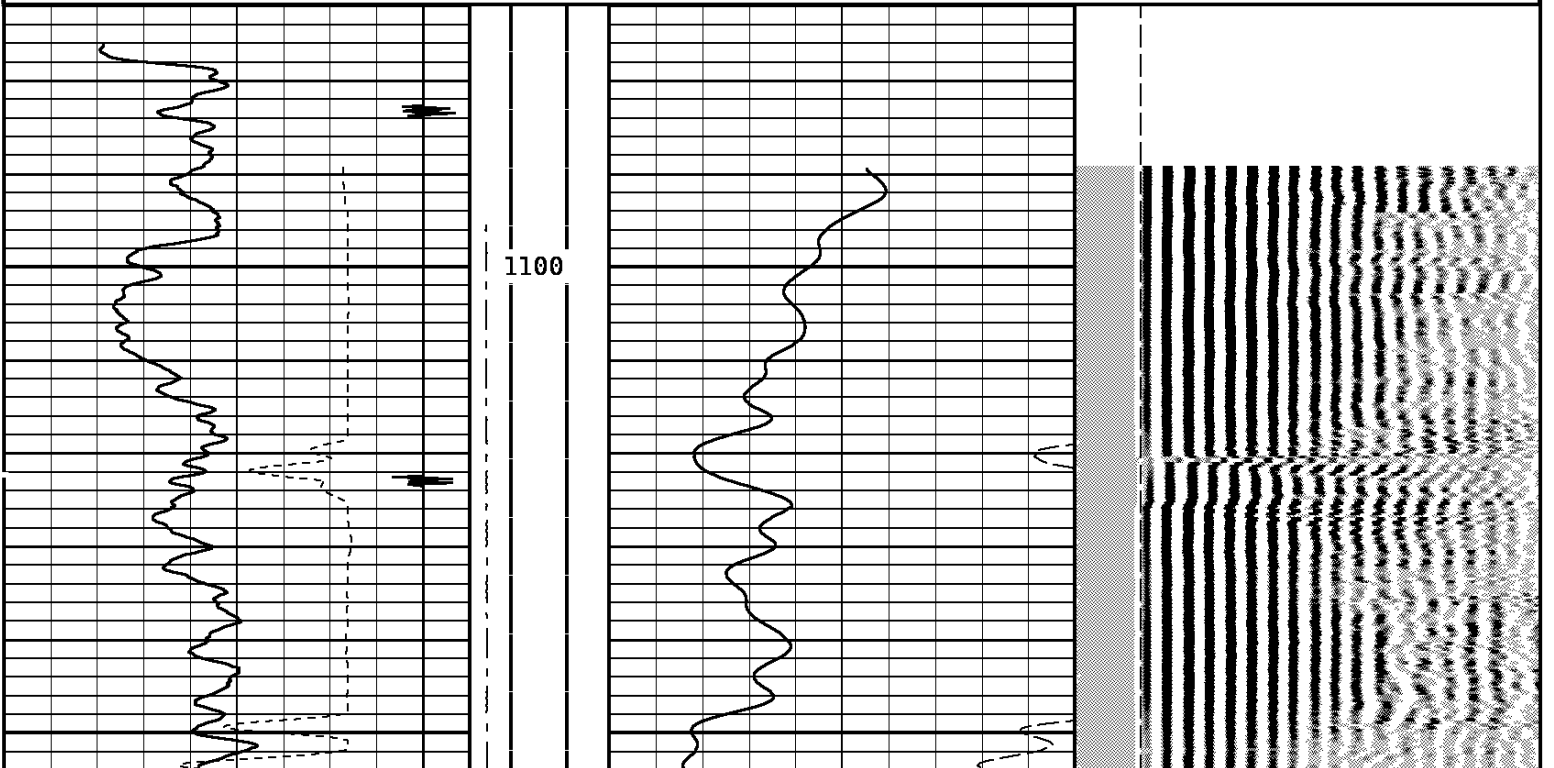

REMARKS

MAIN PASS

DEPTH SCALE: 5":100'

VERSION: 80214133R"

MAIN PASS

132989 MAIN

FINISH DEPTH: 1072.0 Feet DIRECTION: UP DATE: 08/04/2008 TIME: 11:11 MODE: TRACE PLAYBACK

Collar Locator											
4000	Millivolts	-440									
Gamma Ray						AMPLITUDE 3FT X5			FREE PIPE GATE		
0	API	150				0	Millivolts	20	200	Microseconds	1200
TRAVEL TIME 3FT			Tension			AMPLITUDE 3FT			VARIABLE DENSITY 5FT		
305	Microseconds	205	0	2000	0	Millivolts	100	200	Microseconds	1200	