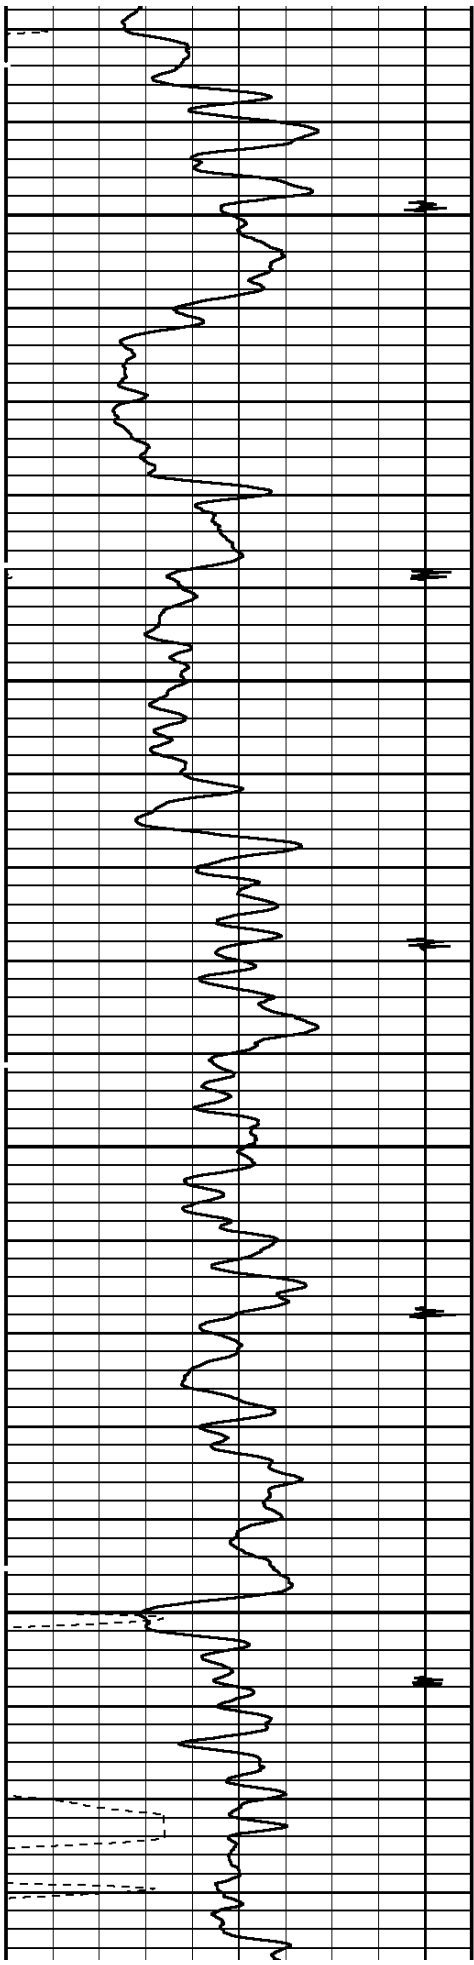

REMARKS

MAIN PASS

DEPTH SCALE: 5":100'

VERSION: 80214133R"

MAIN PASS

132989 MAIN

FINISH DEPTH: 1072.0 Feet DIRECTION: UP DATE: 08/04/2008 TIME: 11:11 MODE: TRACE PLAYBACK

Collar Locator											
4000	Millivolts	-440									
Gamma Ray						AMPLITUDE 3FT X5			FREE PIPE GATE		
0	API	150				0	Millivolts	20	200	Microseconds	1200
TRAVEL TIME 3FT			Tension			AMPLITUDE 3FT			VARIABLE DENSITY 5FT		
305	Microseconds	205	0	2000	0	Millivolts	100	200	Microseconds	1200	

2300

2400

2500

2600

2700

2800

2900

3000

4900

5000

5100

5200

5300

5400

5500

5600

5700

5800

5900

6200

6300

6400

6500

6600