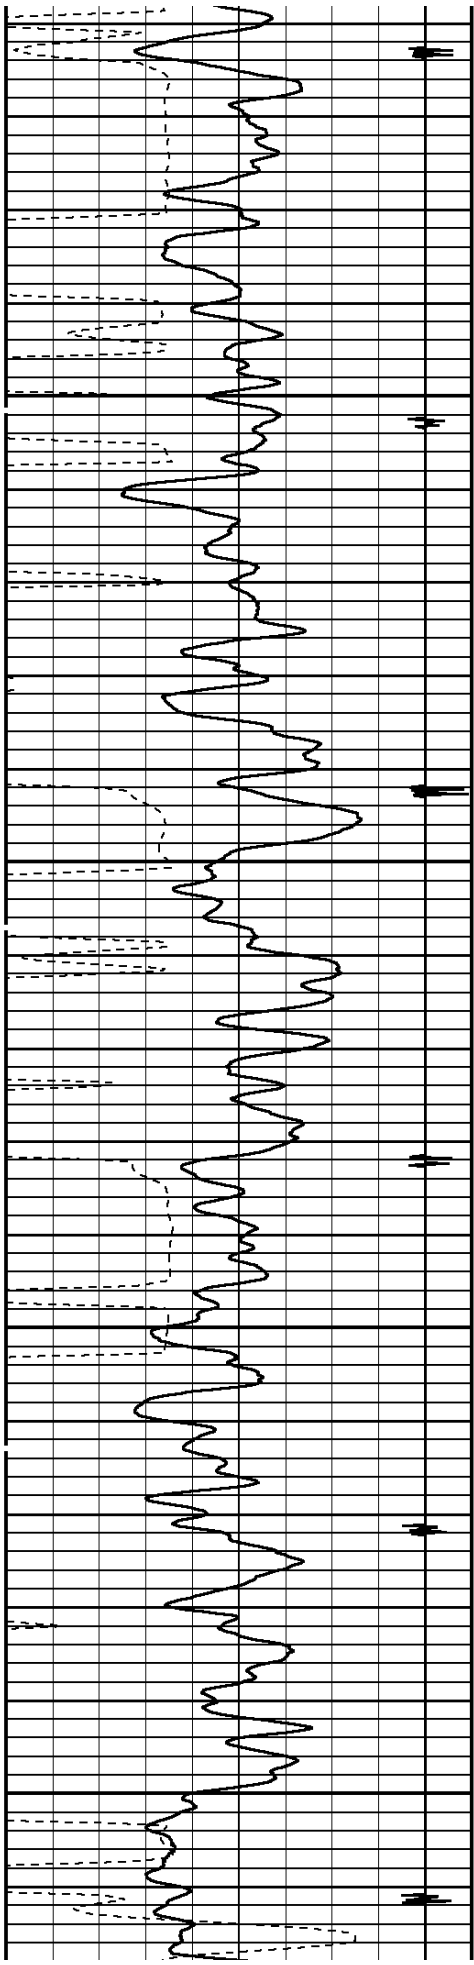

REMARKS

MAIN PASS

DEPTH SCALE: 5":100'

VERSION: 80214133R"

MAIN PASS

132989 MAIN

FINISH DEPTH: 1072.0 Feet DIRECTION: UP DATE: 08/04/2008 TIME: 11:11 MODE: TRACE PLAYBACK

Collar Locator											
4000	Millivolts	-440									
Gamma Ray						AMPLITUDE 3FT X5			FREE PIPE GATE		
0	API	150				0	Millivolts	20	200	Microseconds	1200
TRAVEL TIME 3FT			Tension			AMPLITUDE 3FT			VARIABLE DENSITY 5FT		
305	Microseconds	205	0	2000	0	Millivolts	100	200	Microseconds	1200	

2300

2400

2500

2600

2700

2800

2900

3000

4900

5000

5100

5200

5300

5400

5500

5600

5700

5800

5900

6200

6300

6400

6500

6600