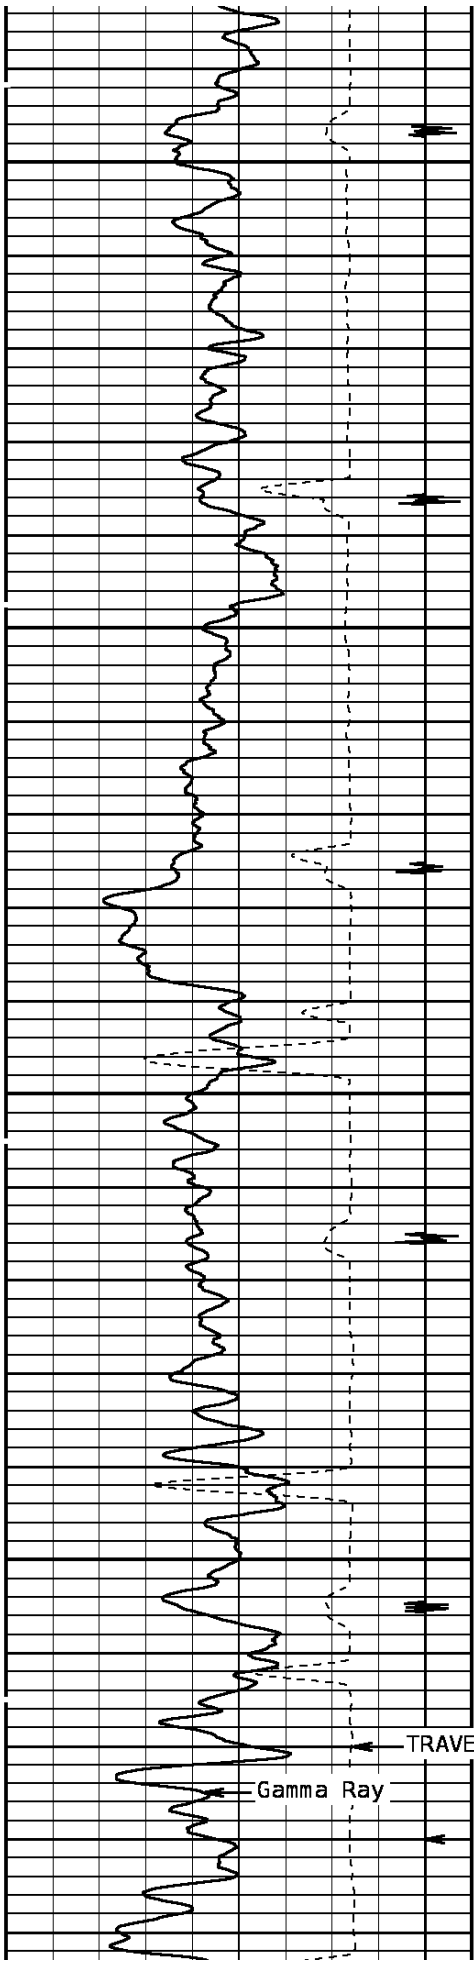

REMARKS

MAIN PASS

DEPTH SCALE: 5":100'

VERSION: 80214133R"

MAIN PASS

132989 MAIN

FINISH DEPTH: 1072.0 Feet DIRECTION: UP DATE: 08/04/2008 TIME: 11:11 MODE: TRACE PLAYBACK

Collar Locator											
4000	Millivolts	-440									
Gamma Ray						AMPLITUDE 3FT X5			FREE PIPE GATE		
0	API	150				0	Millivolts	20	200	Microseconds	1200
TRAVEL TIME 3FT			Tension			AMPLITUDE 3FT			VARIABLE DENSITY 5FT		
305	Microseconds	205	0	2000	0	Millivolts	100	200	Microseconds	1200	

1200

1300

1400

1500

1600

1700

1800
1900
TRAVEL TIME 3FT
Collar Locator

AMPLITUDE 3FT

2300

2400

2500

2600

2700

2800

2900

3000