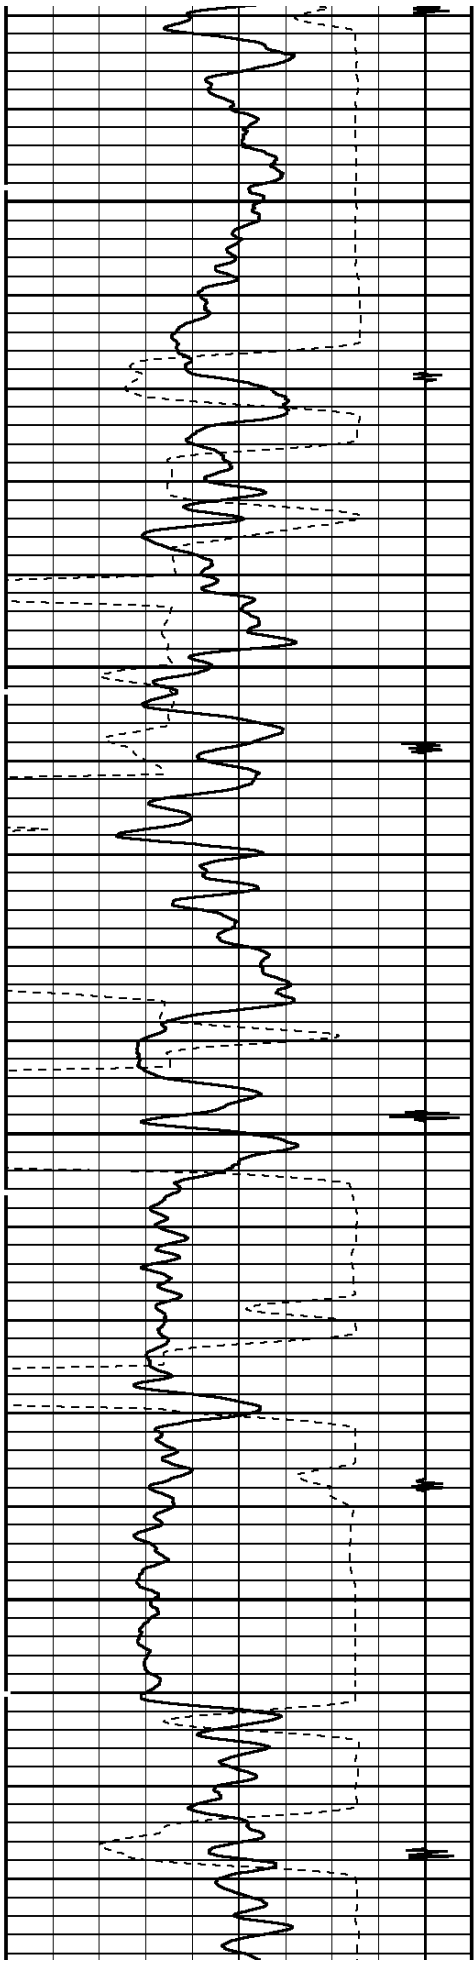

REMARKS

MAIN PASS

DEPTH SCALE: 5":100'

VERSION: 80214133R"

MAIN PASS

132989 MAIN

FINISH DEPTH: 1072.0 Feet DIRECTION: UP DATE: 08/04/2008 TIME: 11:11 MODE: TRACE PLAYBACK

Collar Locator											
4000	Millivolts	-440									
Gamma Ray						AMPLITUDE 3FT X5			FREE PIPE GATE		
0	API	150				0	Millivolts	20	200	Microseconds	1200
TRAVEL TIME 3FT			Tension			AMPLITUDE 3FT			VARIABLE DENSITY 5FT		
305	Microseconds	205	0	2000	0	Millivolts	100	200	Microseconds	1200	

2300

2400

2500

2600

2700

2800

2900

3000

Collar Locator

AMPLITUDE 3FT

AMPLITUDE 3FT

FREE PIPE GATE

ension

4600

4700

4800

4900

5000

5100

5200

5300

5400

5500

5600