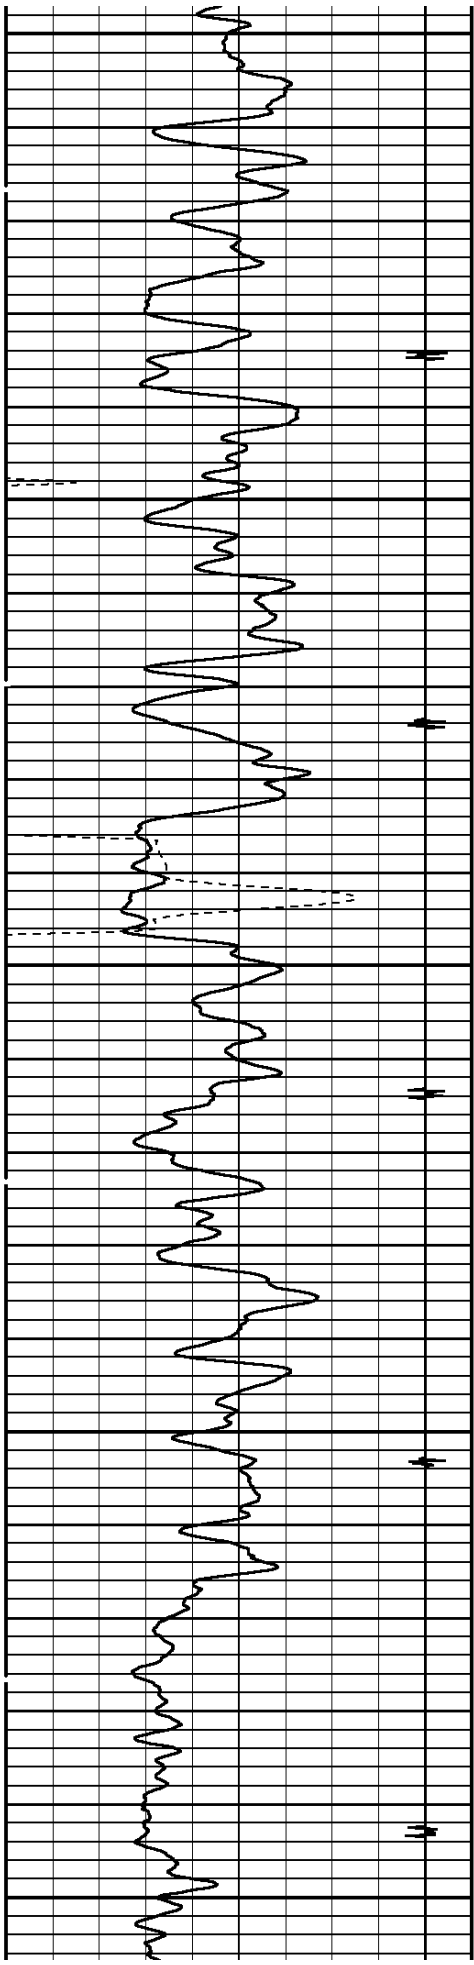

REMARKS

MAIN PASS

DEPTH SCALE: 5":100'

VERSION: 80214133R"

MAIN PASS

132989 MAIN

FINISH DEPTH: 1072.0 Feet DIRECTION: UP DATE: 08/04/2008 TIME: 11:11 MODE: TRACE PLAYBACK

Collar Locator											
4000	Millivolts	-440									
Gamma Ray						AMPLITUDE 3FT X5			FREE PIPE GATE		
0	API	150				0	Millivolts	20	200	Microseconds	1200
TRAVEL TIME 3FT			Tension			AMPLITUDE 3FT			VARIABLE DENSITY 5FT		
305	Microseconds	205	0	2000	0	Millivolts	100	200	Microseconds	1200	

2300

2400

2500

2600

2700

2800

2900

3000

4900

5000

5100

5200

5300

5400

5500

5600

5700

5800

5900

6200

6300

6400

6500

6600