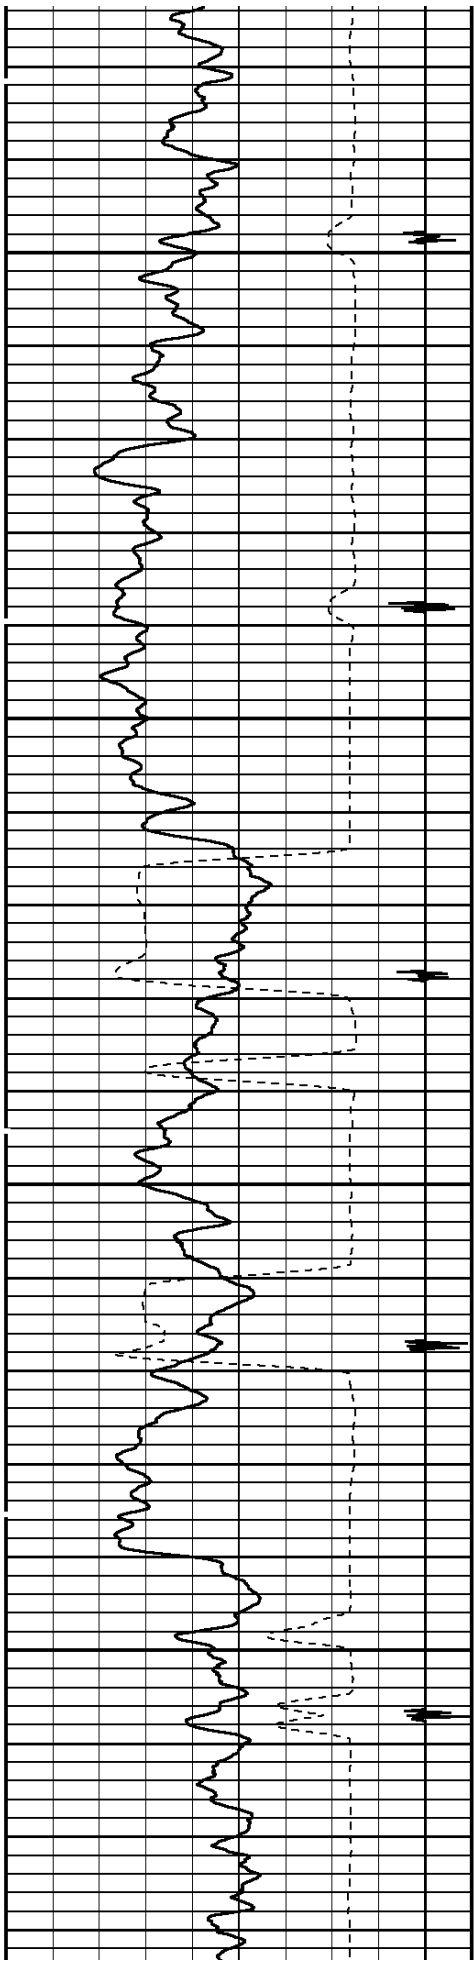

REMARKS

MAIN PASS

DEPTH SCALE: 5":100'

VERSION: 80214133R"

MAIN PASS

132989 MAIN

FINISH DEPTH: 1072.0 Feet DIRECTION: UP DATE: 08/04/2008 TIME: 11:11 MODE: TRACE PLAYBACK

Collar Locator											
4000	Millivolts	-440									
Gamma Ray						AMPLITUDE 3FT X5			FREE PIPE GATE		
0	API	150				0	Millivolts	20	200	Microseconds	1200
TRAVEL TIME 3FT			Tension			AMPLITUDE 3FT			VARIABLE DENSITY 5FT		
305	Microseconds	205	0	2000	0	Millivolts	100	200	Microseconds	1200	

1200

1300

1400

1500

1600

1700

1800
1900
TRAVEL TIME 3FT
Collar Locator

AMPLITUDE 3FT

2300

2400

2500

2600

2700

2800

2900

3000