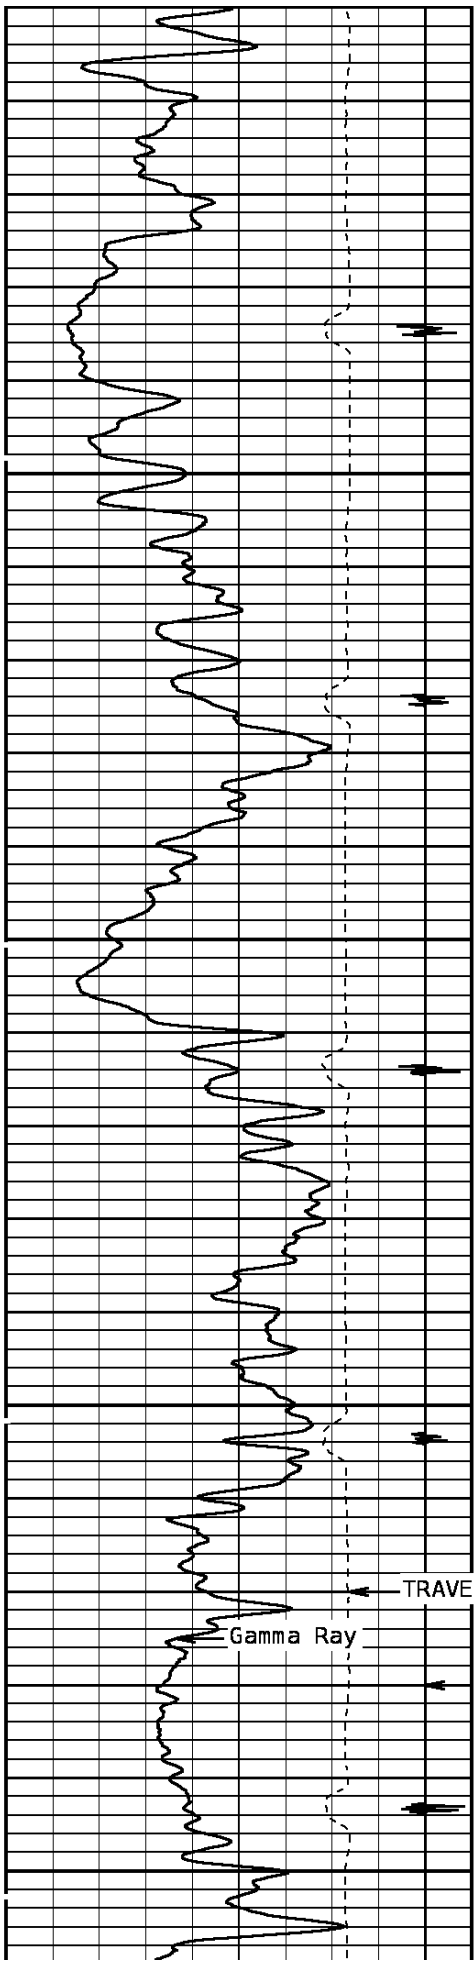

REMARKS

MAIN PASS

DEPTH SCALE: 5":100'

VERSION: 80214133R"

MAIN PASS

132989 MAIN

FINISH DEPTH: 1072.0 Feet DIRECTION: UP DATE: 08/04/2008 TIME: 11:11 MODE: TRACE PLAYBACK

Collar Locator											
4000	Millivolts	-440									
Gamma Ray						AMPLITUDE 3FT X5			FREE PIPE GATE		
0	API	150				0	Millivolts	20	200	Microseconds	1200
TRAVEL TIME 3FT			Tension			AMPLITUDE 3FT			VARIABLE DENSITY 5FT		
305	Microseconds	205	0	2000	0	Millivolts	100	200	Microseconds	1200	

1200

1300

1400

1500

1600

1700

1800
1900
TRAVEL TIME 3FT
Collar Locator

AMPLITUDE 3FT

2300

2400

2500

2600

2700

2800

2900

3000

3900

4000

4100

4200

4300

4300
4400
4500
TRAVEL TIME 3FT
Collar Locator
AMPLITUDE 3FT
AMPLITUDE 3FT
FREE PIPE GATE

Gamma Ray

TRAVEL TIME 3FT