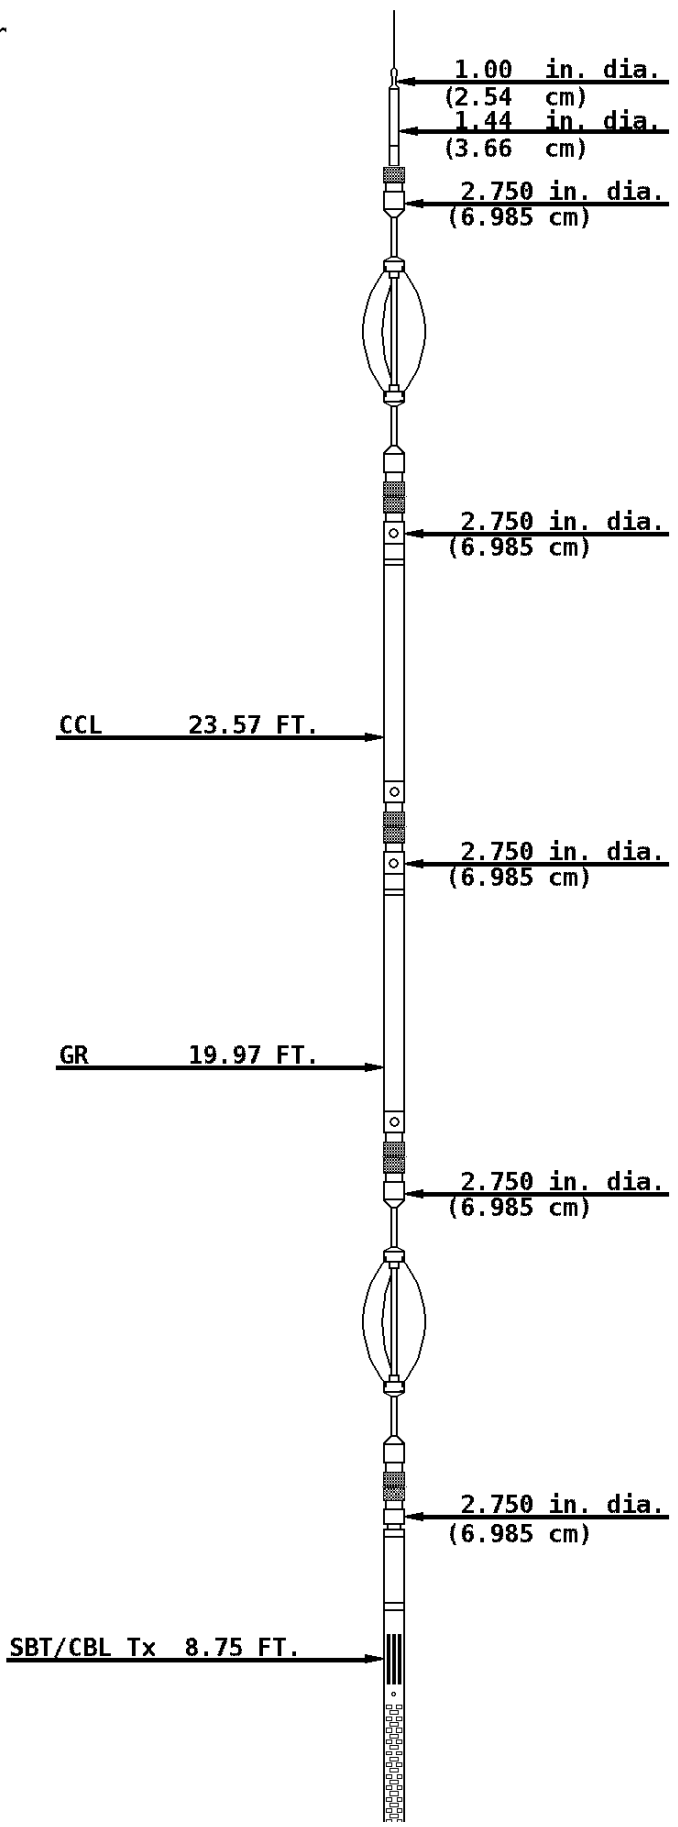

REMARKS

MAIN PASS

DEPTH SCALE: 5":100'

VERSION: 80214133R"

MAIN PASS

132989 MAIN

FINISH DEPTH: 1072.0 Feet DIRECTION: UP DATE: 08/04/2008 TIME: 11:11 MODE: TRACE PLAYBACK

Collar Locator											
4000	Millivolts	-440									
Gamma Ray						AMPLITUDE 3FT X5			FREE PIPE GATE		
0	API	150				0	Millivolts	20	200	Microseconds	1200
TRAVEL TIME 3FT			Tension			AMPLITUDE 3FT			VARIABLE DENSITY 5FT		
305	Microseconds	205	0	2000	0	Millivolts	100	200	Microseconds	1200	

2300

2400

2500

2600

2700

2800

2900

3000

Tension	
0	2000

AMPLITUDE 3FT X5	
0	20
Millivolts	
AMPLITUDE 3FT	
0	100
Millivolts	

FREE PIPE GATE	
200	1200
Microseconds	
VARIABLE DENSITY 5FT	
200	1200
Microseconds	

7300

7400

7500

TRAVEL TIME 3FT		Tension	AMPLITUDE 3FT		VARIABLE DENSITY 5FT						
305	Microseconds		205	0	2000	0	Millivolts	100	200	Microseconds	1200
Gamma Ray			AMPLITUDE 3FT X5		FREE PIPE GATE						
0	API	150	0	0	Millivolts	20	200	0	Microseconds	1200	
Collar Locator											
4000	Millivolts	-440									

Slim Hole Gamma Ray

Weight 39.8 LBS.
 Length 4.71 FT.
 Max. Diameter 2.750 IN.

Slim Hole Centralizer

Weight 22 LBS.
 Length 3.08 FT.
 Max. Diameter 2.750 IN.

Sector Bond

Weight 89.2 LBS.
 Length 10.32 FT.
 Max. Diameter 2.750 IN.