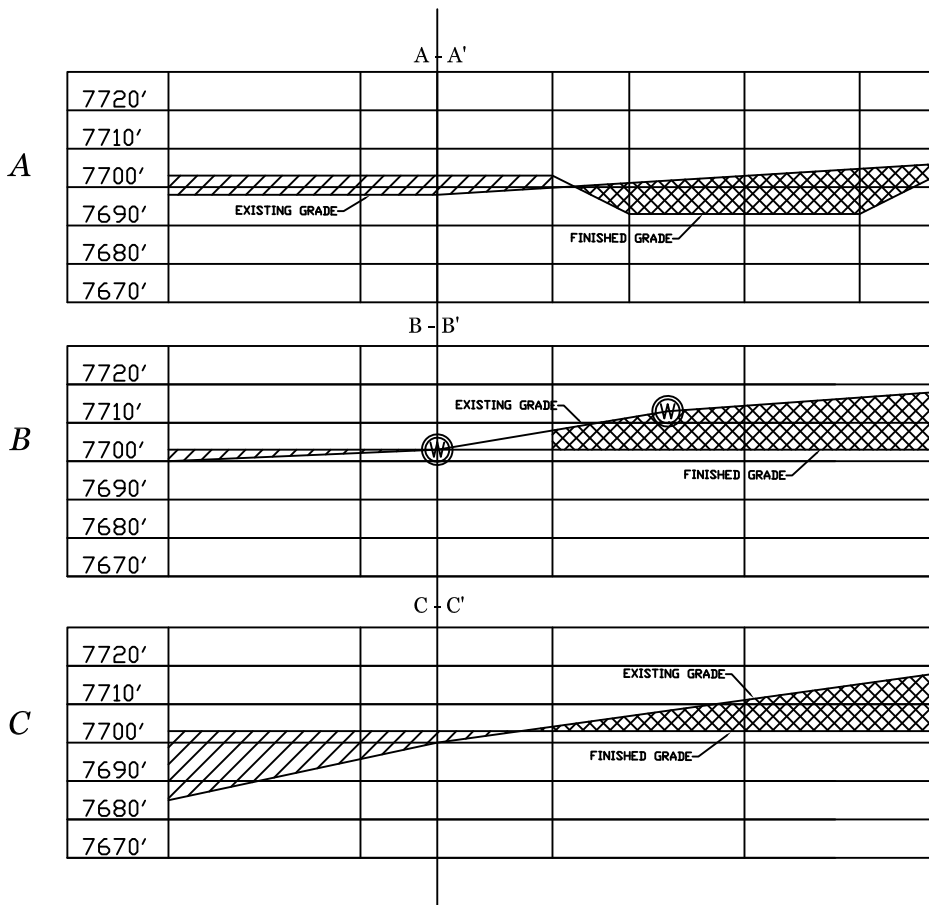

Pioneer Natural Resources
 OPERATOR
 Montoya 44-13
 WELL NAME & NO
 Sec 13, T 33 S, R 68 W
 LOCATION
 Las Animas County, Colorado
 COUNTY & STATE
 August 30, 2010 (Revised)
 DATE

SCALE:
 1" = 50'

SCALE:
 HORZ: 1" = 50'
 VERT: 1" = 50'

GRADE: 13.7% B' - A'

LEGEND

-  CUT
-  FILL

SHIELDS SURVEY L^{td.} C^{O.}
 Raton, New Mexico 87740
 (575)445-1232