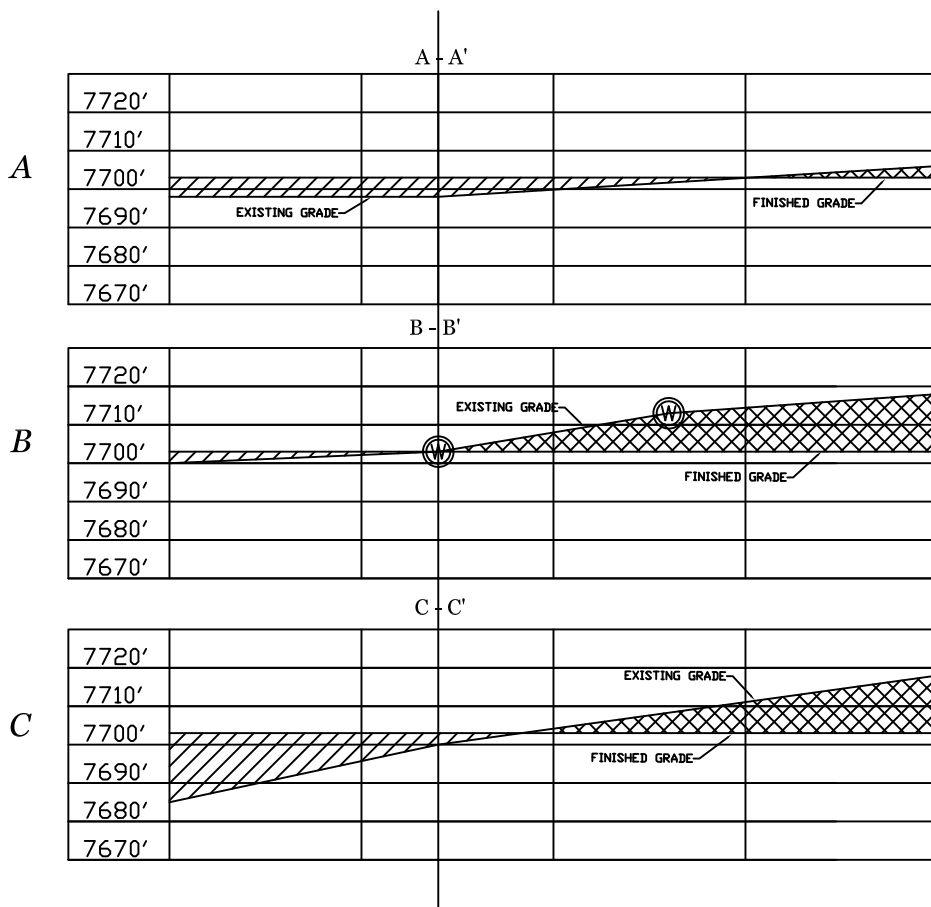

Pioneer Natural Resources
 OPERATOR
 Montoya 44-13
 WELL NAME & NO
 Sec 13, T 33 S, R 68 W
 LOCATION
 Las Animas County, Colorado
 COUNTY & STATE
 July 13, 2010
 DATE

SCALE:
 1" = 50'

SCALE:
 HORZ: 1" = 50'
 VERT: 1" = 50'

GRADE: 13.7% B' - A'

LEGEND

- CUT
- FILL

SHIELDS SURVEY L^{td.} C^{O.}
 Raton, New Mexico 87740
 (575)445-1232