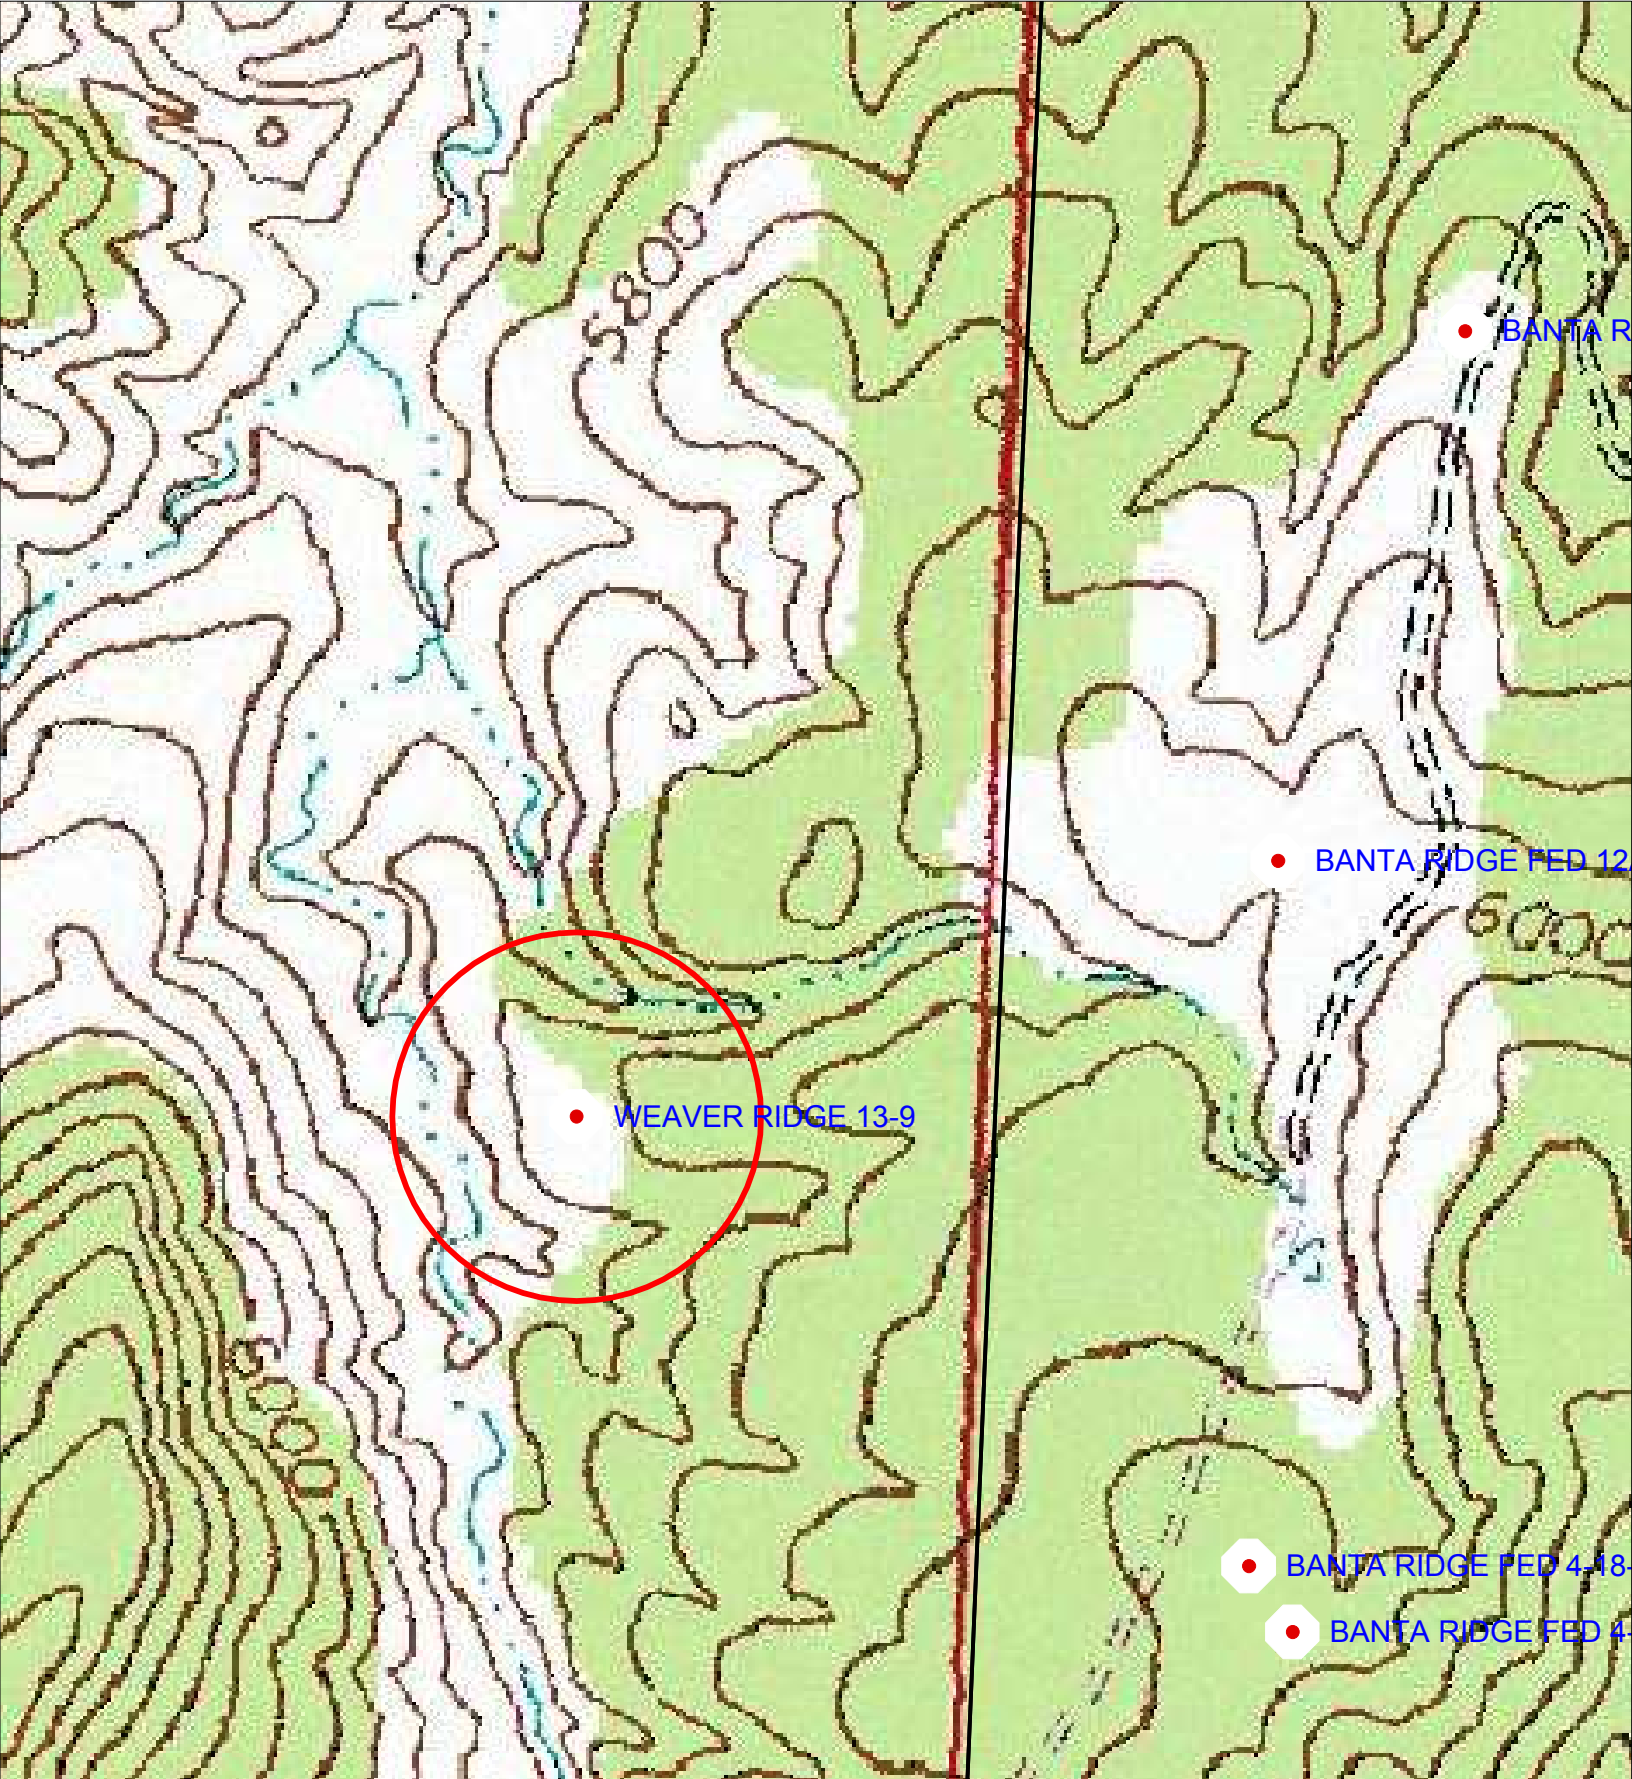

400 ft Visible Improvements Map

There are no Visible improvements within 400 ft of the Weaver Ridge 13-9 location.