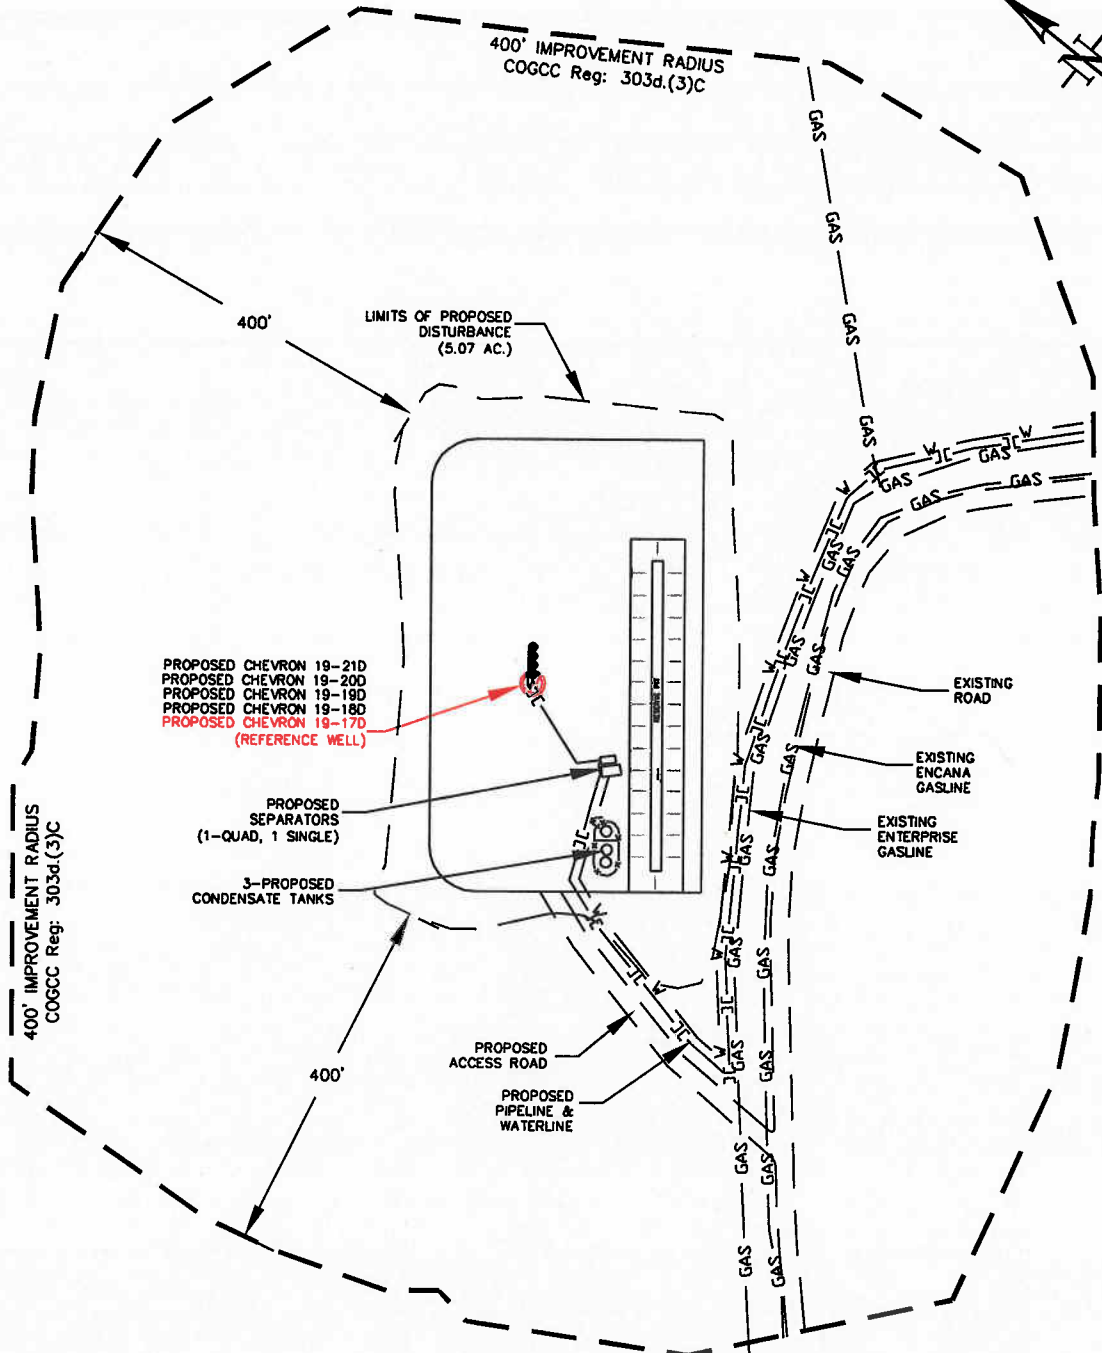

LOCATION DRAWING

REVISED: 3/24/10

CONSTRUCTION SURVEYS, INC.
 0012 SUNRISE BLVD.
 SILT, CO 81652
 (970)876-5753

Chevron C-19-596
 LOT 1 OF SECTION 19, T. 5 S., R. 96 W.
BERRY PETROLEUM COMPANY

SCALE: 1" = 200'

SHEET: 2 of 11