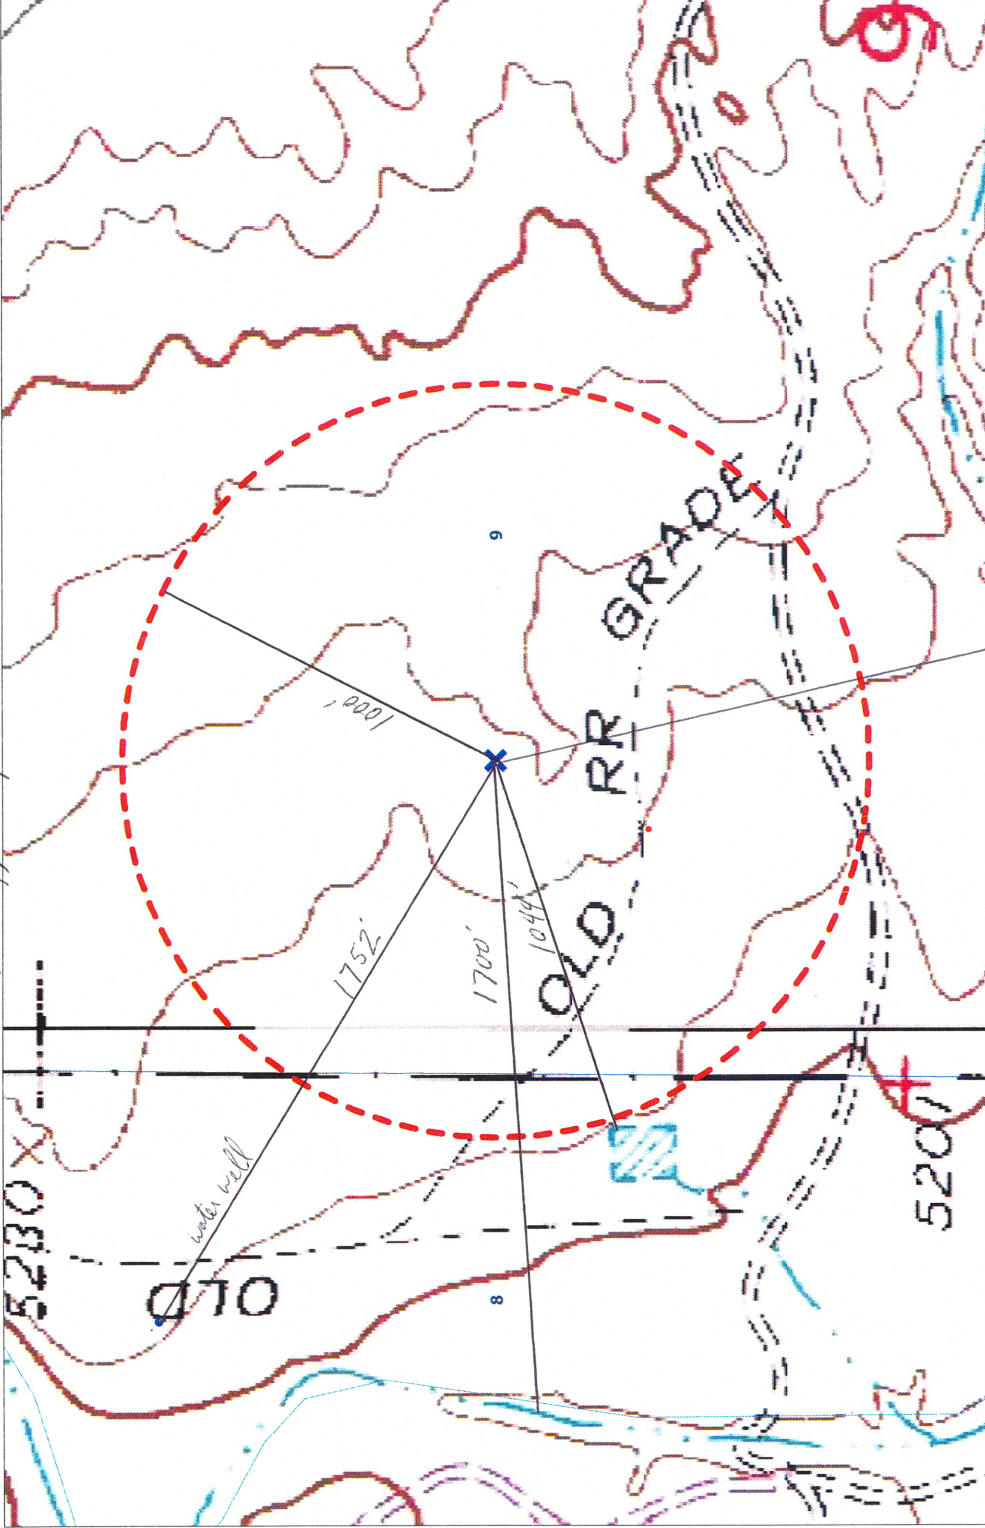

# Pine Ridge Oil & Gas LLC, Buck Garrett 12-9, SWNW Sec 9 19S 69W

*Hydrology Map*

SCALE 1 : 6,137

4,527' To nearest water well with Data.