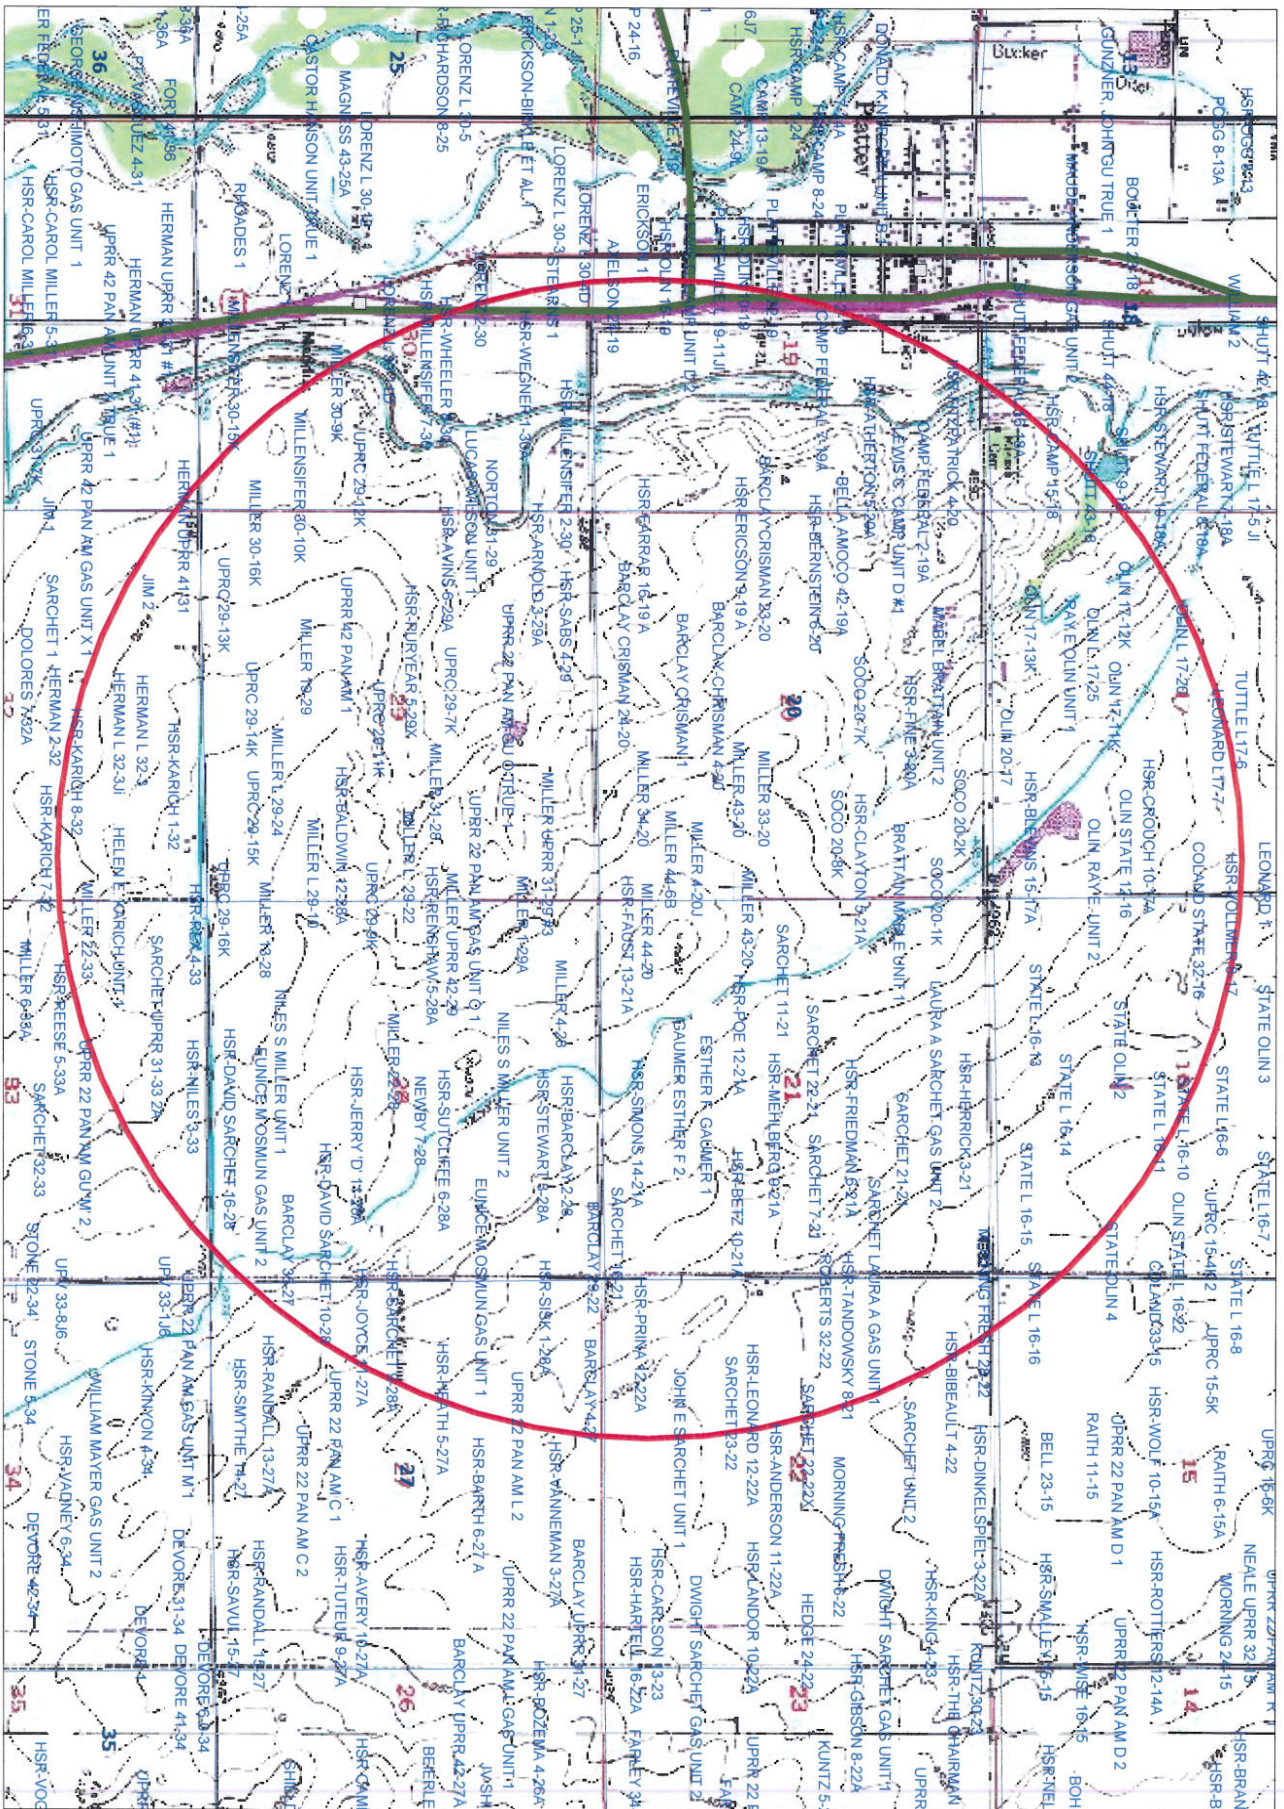

MILLER 44-6B - Topo Map 1.5 Mile Radius

SCALE 1 : 30,804

Sec. 20, T3N - Below