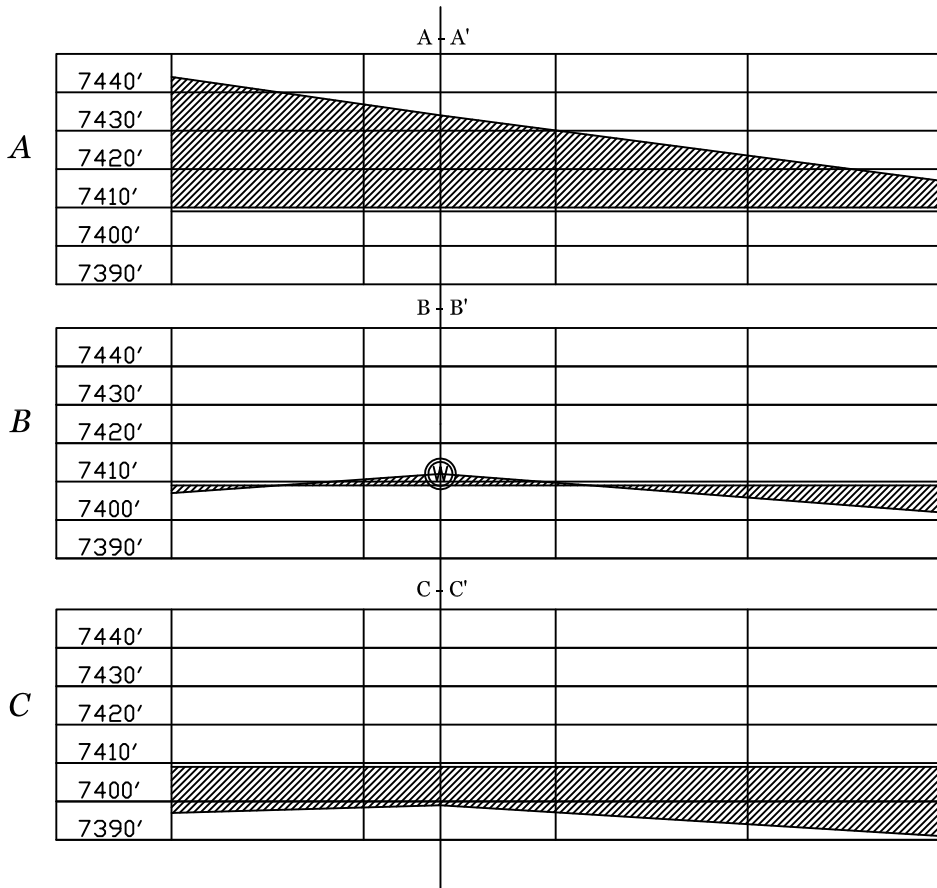

Pioneer Natural Resources
 OPERATOR
 Pointer 43-25
 WELL NAME & NO
 Sec 25, T 32 S, R 67 W
 LOCATION
 Las Animas County, Colorado
 COUNTY & STATE
 November 12, 2009
 DATE

SCALE:
 1" = 50'

SCALE:
 HORZ: 1" = 50'
 VERT: 1" = 50'