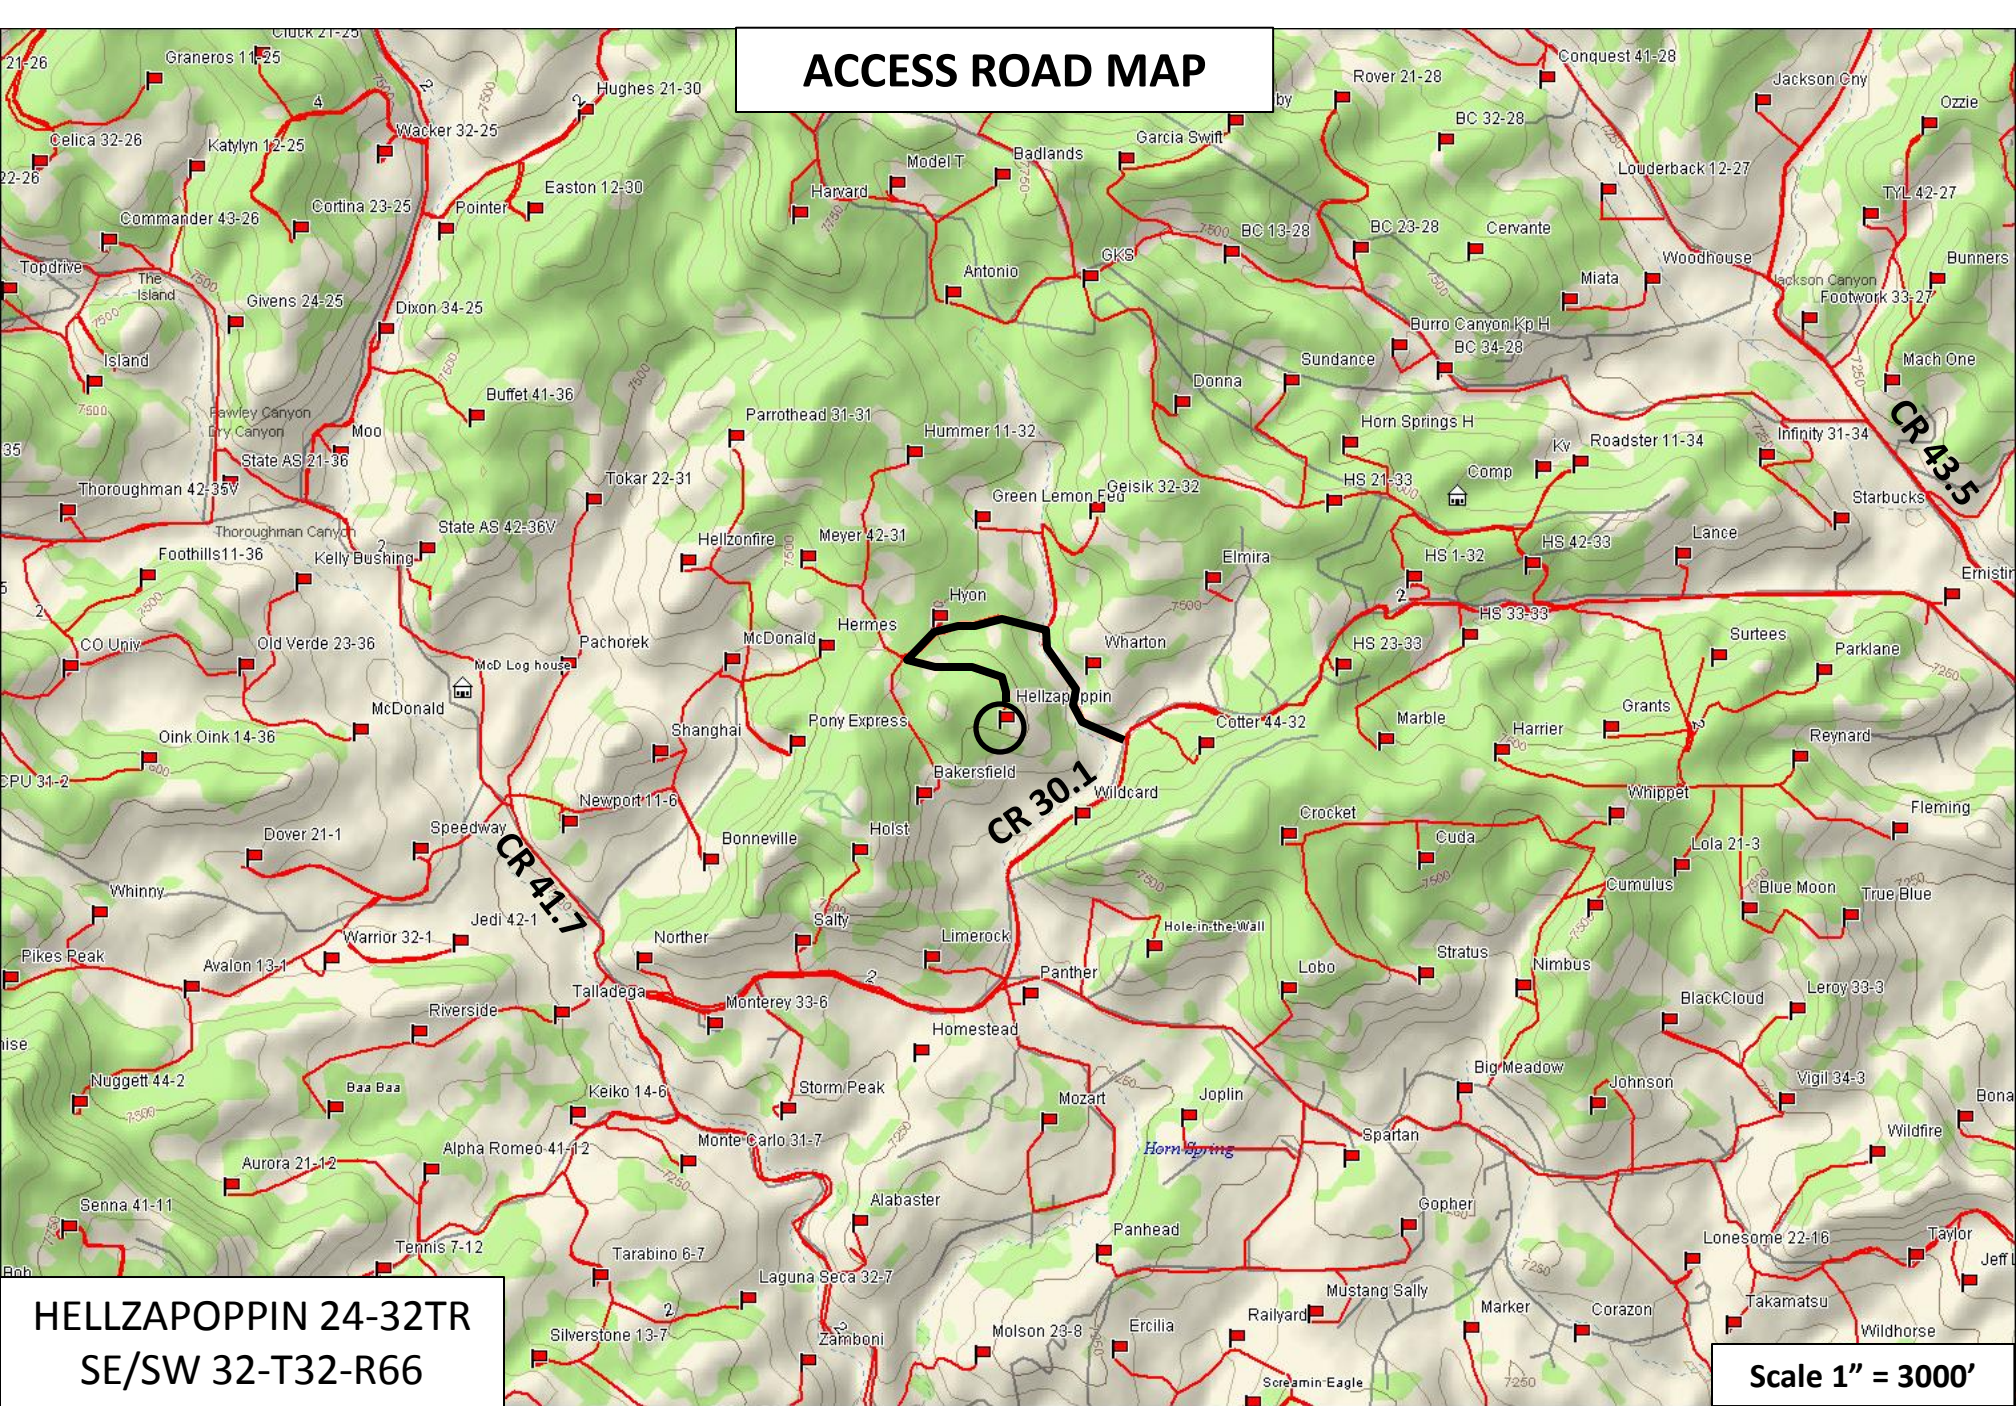

# ACCESS ROAD MAP

**HELLZAPOPPIN 24-32TR**  
**SE/SW 32-T32-R66**

**Scale 1" = 3000'**