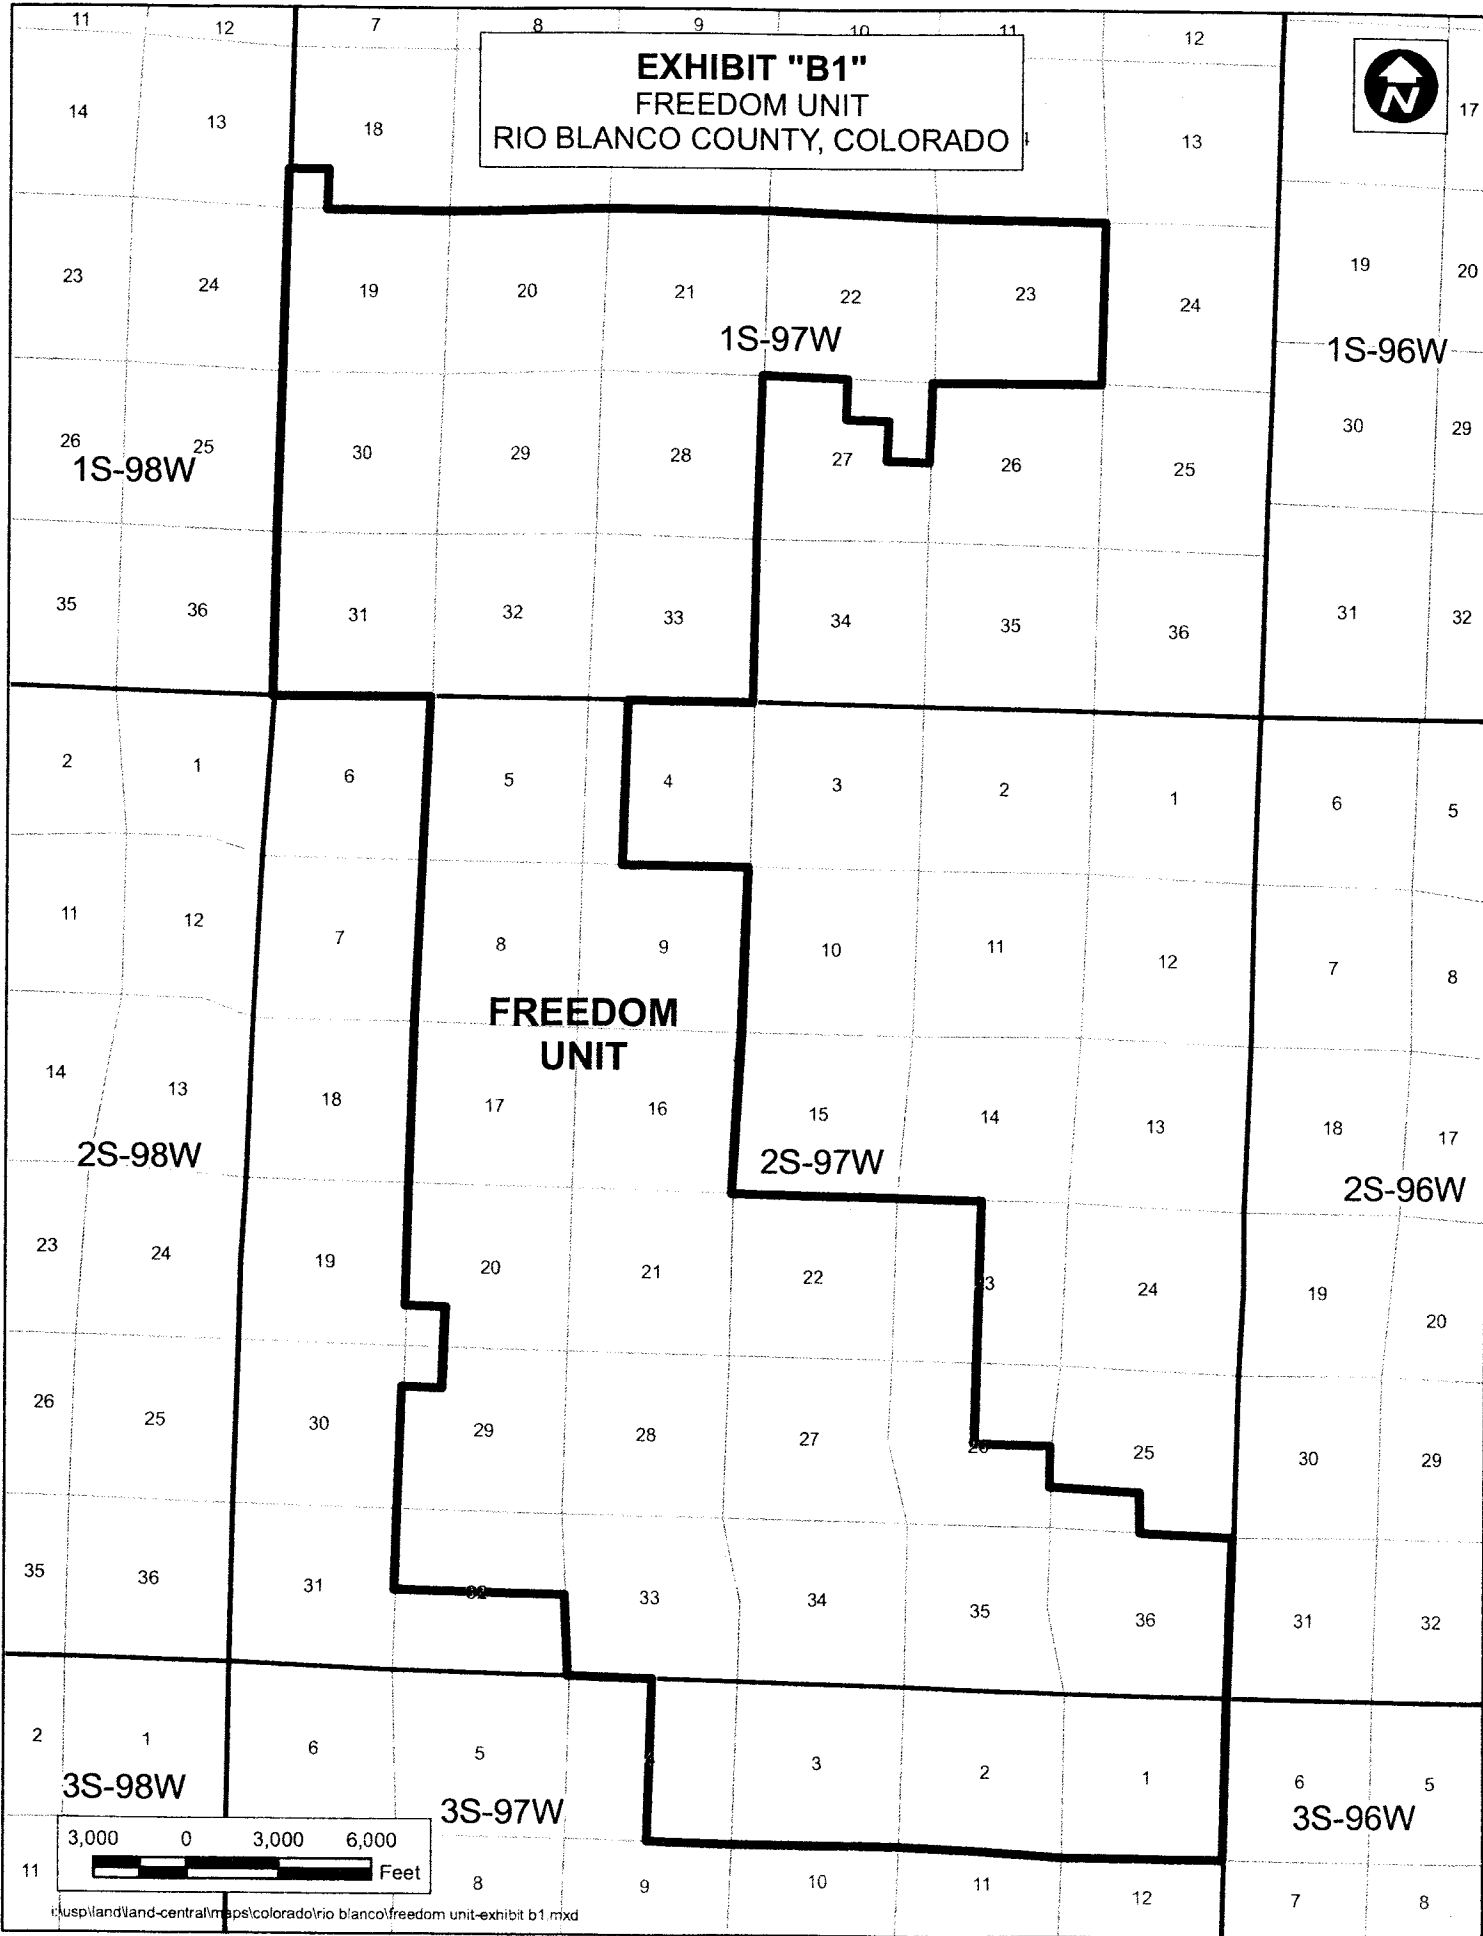

EXHIBIT "B1"
FREEDOM UNIT
RIO BLANCO COUNTY, COLORADO

3,000 0 3,000 6,000
Feet

Mineral Lease Description – Mineral Fee

RIO BLANCO COUNTY, CO
760.19 acres

T1S, R97W, 6th P.M.
SEC. 28: W/2SW/4
SEC. 29: E/2SE4
SEC. 32: E/2E/2
SEC. 33: W/2W/2

T2S, R97W, 6th P.M.
Sec. 4: Lot 4 (aka NW/4NW4)
SW/4NW/4
W/2SW/4
Sec. 5: Lot 1 (aka NE/4NW/4)
SE/4NE/4, NE/4SE/4